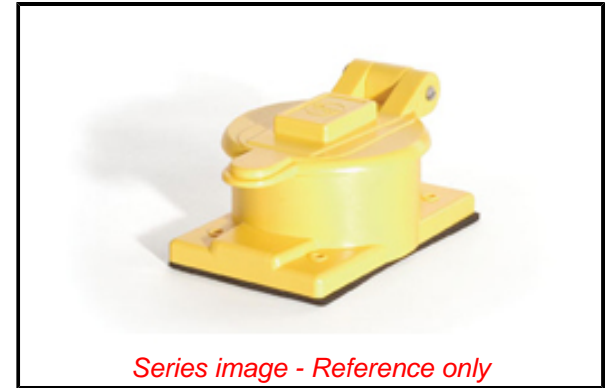

PLEASE CHECK WWW.MOLEX.COM FOR LATEST PART INFORMATION

Part Number: [1301470180](#)
Status: **Active**
Overview: [Watertite® Wet-Location Wiring Solutions](#)
Description: Watertite Receptacle Flip Coverplate with California Style Locking Blade, 3 Pole/4 Wire, Non-NEMA, 125V

Documents:

[RoHS Certificate of Compliance (PDF)](#)

Agency Certification

UL E68122

General

Product Family	Wiring Devices
Series	130147
IP Rating	IP67
NEMA Configuration	Non-NEMA Locking CA
Overview	Watertite® Wet-Location Wiring Solutions
Product Name	Watertite
Receptacle Type	Single
Specialty	N/A
Type	Receptacle
UPC	78678834096
Woodhead	Yes

Physical

Flange	No
Flip Lid	Yes
Gender	Female
Length	N/A
Locking Blade	Yes
Poles	3-pole/4-wire

Electrical

Cord Type	N/A
Current - Maximum per Contact	50.0A
GFCI	No
Lighted Connector	No
Voltage - Maximum	125V

Material Info

Engineering Number	CS60W64

EU ELV

Not Reviewed

EU RoHS

Not Reviewed

REACH SVHC

Not Reviewed

Halogen-Free

Status

Not Reviewed

Need more information on product environmental compliance?

Email productcompliance@molex.com
Please visit the [Contact Us](#) section for any non-product compliance questions.

China ROHS

Not Reviewed

ELV

Not Reviewed

RoHS Phthalates

Not Reviewed

Search Parts in this Series

[130147 Series](#)