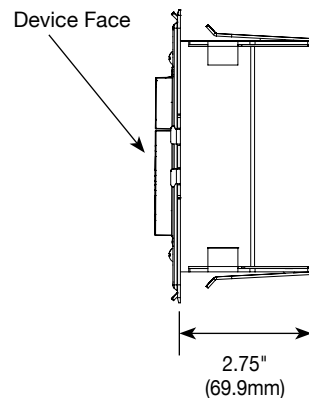

adorne TR Duplex

ORDERING INFORMATION – Furniture Power Centers

**AD2-Z-M
AD2-Z-W** Standard Furniture Power Center

Standard unit with a duplex outlet and two USB charging ports. Devices are either magnesium (AD2-Z-M) or white (AD2-Z-W). Outlet is rated 15A, 125Vac. USB ports are each rated 2.4A, 5Vdc. Provided with 8' (2.44m) 14/3 SJT cord with right angle plug. Wall plates sold separately.

**AD2-SRU-M
AD2-SRU-W** Standard Furniture Power Center

Standard unit with a duplex outlet, one USB charging port, and one half-paddle switch. Switch controls an outlet on the rear of the furniture power center. Devices are either magnesium (AD2-SRU-M) or white (AD2-SRU-W). Outlet is rated 15A, 125Vac. USB port is rated 2.4A, 5Vdc. Provided with 8' (2.44m) 14/3 SJT cord with right angle plug. Wall plates sold separately.