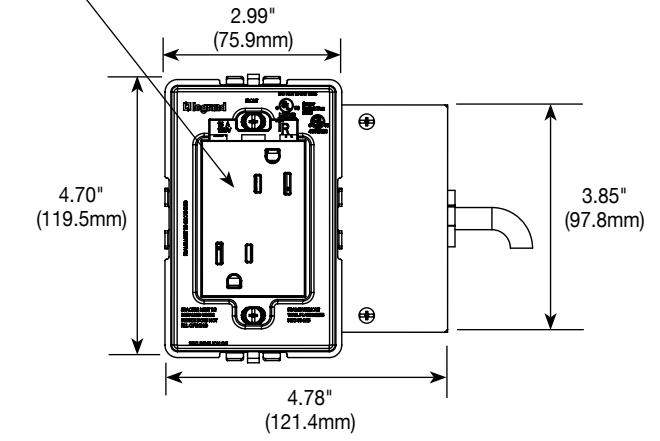

adorne TR Duplex

**AD1-R-M
AD1-R-W** Compact Furniture Power Center

Compact unit with a duplex outlet. Devices are either magnesium (AD1-R-M) or white (AD1-R-W). Outlet is rated 15A, 125Vac. Provided with 8' [2.44m] 14/3 SJT cord with right angle plug. Wall plates sold separately.

adorne TR Duplex

ORDERING INFORMATION – Furniture Power Centers

**AD2-Z-M
AD2-Z-W** Standard Furniture Power Center

Standard unit with a duplex outlet and two USB charging ports. Devices are either magnesium (AD2-Z-M) or white (AD2-Z-W). Outlet is rated 15A, 125Vac. USB ports are each rated 2.4A, 5Vdc. Provided with 8' (2.44m) 14/3 SJT cord with right angle plug. Wall plates sold separately.