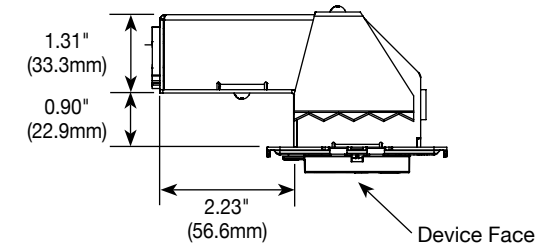

adorne TR Duplex

ORDERING INFORMATION – Furniture Power Centers

**AD2-Z-M
AD2-Z-W** Standard Furniture Power Center

Standard unit with a duplex outlet and two USB charging ports. Devices are either magnesium (AD2-Z-M) or white (AD2-Z-W). Outlet is rated 15A, 125Vac. USB ports are each rated 2.4A, 5Vdc. Provided with 8' (2.44m) 14/3 SJT cord with right angle plug. Wall plates sold separately.