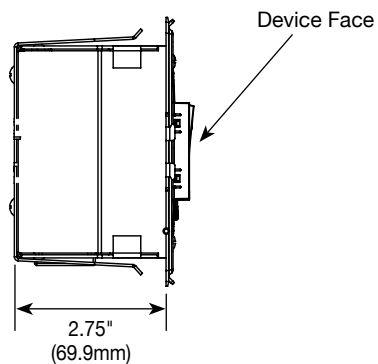

**AD2-SRU-M
AD2-SRU-W** Standard Furniture Power Center

Standard unit with a duplex outlet, one USB charging port, and one half-paddle switch. Switch controls an outlet on the rear of the furniture power center. Devices are either magnesium (AD2-SRU-M) or white (AD2-SRU-W). Outlet is rated 15A, 125Vac. USB port is rated 2.4A, 5Vdc. Provided with 8' (2.44m) 14/3 SJT cord with right angle plug. Wall plates sold separately.

ORDERING INFORMATION – Furniture Power Centers

**AD3-ZR-M
AD3-ZR-W** Extra Capacity Furniture Power Center

Extra capacity unit with two duplex outlets and two USB charging ports. Devices are either magnesium (AD3-ZR-M) or white (AD3-ZR-W). Outlets are rated 15A, 125Vac. USB ports are each rated 2.4A, 5Vdc. Provided with 8' (2.44m) 12/3 SJT cord with right angle plug. Wall plates sold separately.

**AD3-SZ-M
AD3-SZ-W** Extra-Capacity Furniture Power Center

Extra-capacity unit with a duplex outlet, two USB charging ports, and one paddle switch. Switch controls an outlet on the rear of the furniture power center. Devices are either magnesium (AD2-SZ-M) or white (AD2-SZ-W). Outlet is rated 15A, 125Vac. USB ports are each rated 2.4A, 5Vdc. Provided with 8' (2.44m) 14/3 SJT cord with right angle plug. Wall plates sold separately.