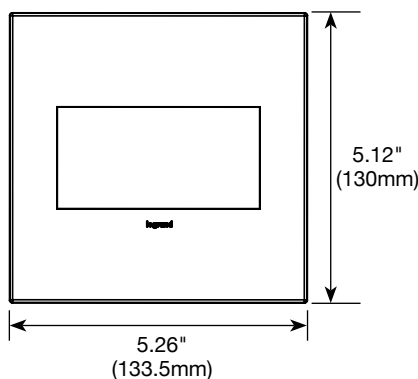

ORDERING INFORMATION – Wall Plates

CATALOG NO.	DESCRIPTION	COLORS
AD1WP	Compact Furniture Power Center Wall Plate	Add color references listed below to part number
AD2WP	Standard Furniture Power Center Wall Plate	Add color references listed below to part number
AD3WP	Extra Capacity Furniture Power Center Wall Plate	Add color references listed below to part number

AT	- Ashen Tan	MS	- Brushed Stainless
BR	- Painted Bronze	MW	- Mirror White
BS	- Brushed Stainless Steel	NK	- Black Ink
CP	- Cappuccino	OB	- Oil-Rubbed Bronze
GG	- Greige	PW	- Powder White
GR	- Painted Graphite	SN	- Satin Nickel
LA	- Light Almond	TF	- Truffle
MB	- Mirror Black	TM	- Painted Titanium
MG	- Magnesium	WH	- Gloss White
MO	- Moss Gray	WHW	- White on White

NOTE: For use with adorne Furniture Power Centers only. Sold in multiples of ten (10) plates. Steel back plate and installation hardware are not included. All other adorne wall plate colors and finishes are available as customs.

EXAMPLE: AD2WP-BR

Size of FPC:
"AD1" = Compact
"AD2" = Standard
"AD3" = Extra Capacity

Plate Color: Select from list of stock colors above.