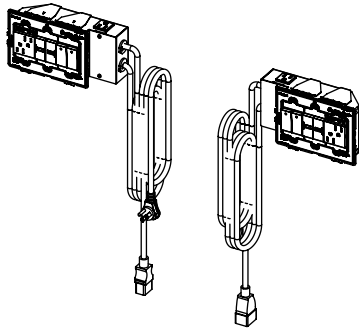

AD3-WSZ-M
AD3-WSZ-W

Extra-Capacity Furniture Power Center

Extra-capacity unit with a duplex outlet, two USB charging ports, and one whisper switch. Switch controls an outlet on the rear of the furniture power center. Devices are either magnesium (AD2-WSZ-M) or white (AD2-WSZ-W). Outlet is rated 15A, 125Vac. USB ports are each rated 2.4A, 5Vdc. Provided with 8' (2.44m) 14/3 SJT cord with right angle plug. Wall plates sold separately.

ORDERING INFORMATION – Furniture Power Centers

AD3-Z2SLR-M
AD3-Z2SLR-W

Extra-Capacity Furniture Power Center Pair

Extra-capacity pair that interconnect to provide 3-way switching capability. Designed to be used on either side of a headboard to provide: