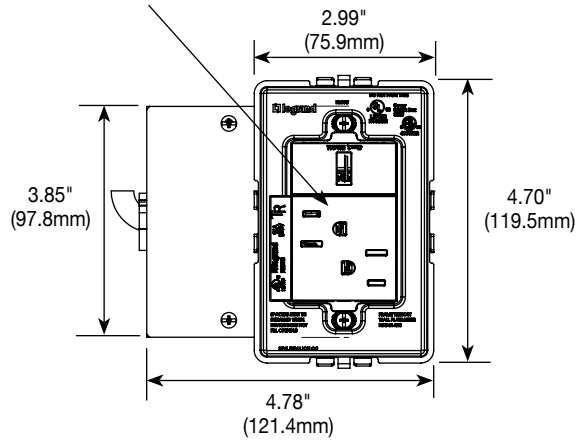

ORDERING INFORMATION – Furniture Power Centers

**AD1-RU-M
AD1-RU-W** Compact Furniture Power Center

Compact unit with a duplex outlet and one USB charging port. Devices are either magnesium (AD1-RU-M) or white (AD1-RU-W). Outlet is rated 15A, 125Vac. USB port rated 2.4A, 5Vdc. Provided with 8' [2.44m] 14/3 SJT cord with right angle plug. Wall plates sold separately.

adorne TR Duplex