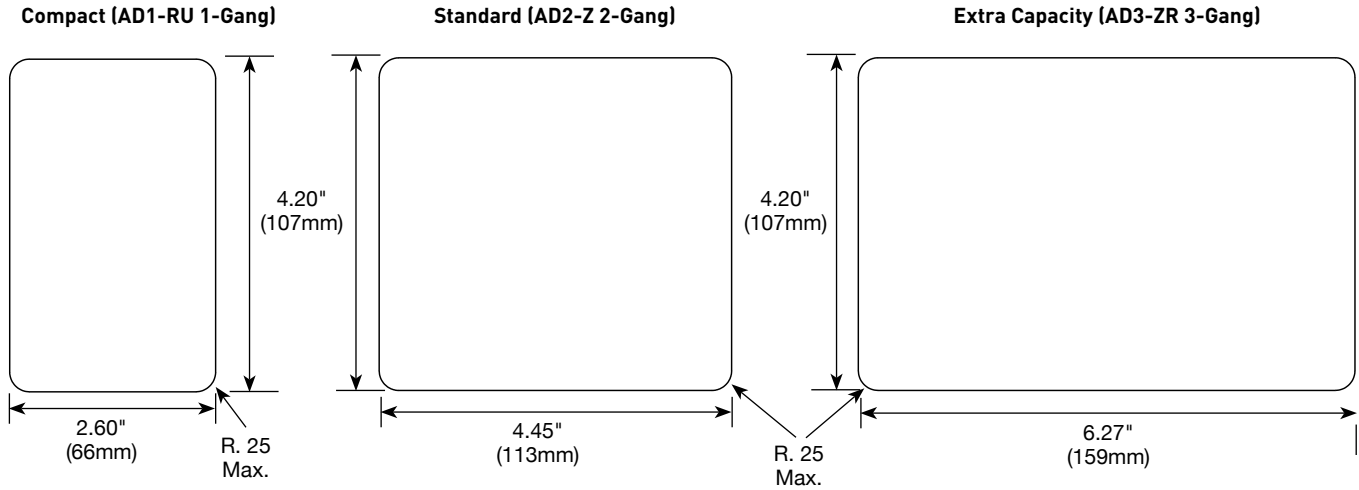

EXAMPLE: AD2WP-BR

Size of FPC:
 "AD1" = Compact
 "AD2" = Standard
 "AD3" = Extra Capacity

Plate Color: Select from list of stock colors above.

MOUNTING HOLE TEMPLATES

NOTE: Full size hole cutting templates are included in the installation instructions packed with each product.