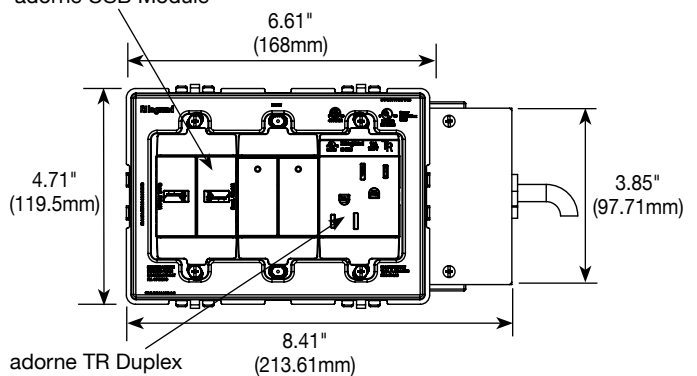

adorne USB Module