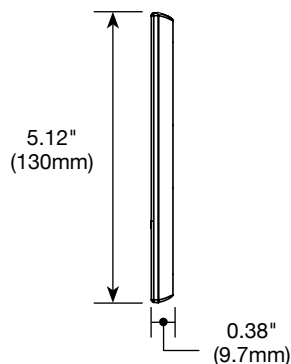

ORDERING INFORMATION – Wall Plates

CATALOG NO.	DESCRIPTION	COLORS
AD1WP	Compact Furniture Power Center Wall Plate	Add color references listed below to part number
AD2WP	Standard Furniture Power Center Wall Plate	Add color references listed below to part number
AD3WP	Extra Capacity Furniture Power Center Wall Plate	Add color references listed below to part number

AT	- Ashen Tan	MS	- Brushed Stainless
BR	- Painted Bronze	MW	- Mirror White
BS	- Brushed Stainless Steel	NK	- Black Ink
CP	- Cappuccino	OB	- Oil-Rubbed Bronze
GG	- Greige	PW	- Powder White
GR	- Painted Graphite	SN	- Satin Nickel
LA	- Light Almond	TF	- Truffle
MB	- Mirror Black	TM	- Painted Titanium
MG	- Magnesium	WH	- Gloss White
MO	- Moss Gray	WHW	- White on White

NOTE: For use with adorne Furniture Power Centers only. Sold in multiples of ten (10) plates. Steel back plate and installation hardware are not included. All other adorne wall plate colors and finishes are available as customs.

EXAMPLE: AD2WP-BR

Size of FPC:
"AD1" = Compact
"AD2" = Standard
"AD3" = Extra Capacity

Plate Color: Select from list of stock colors above.