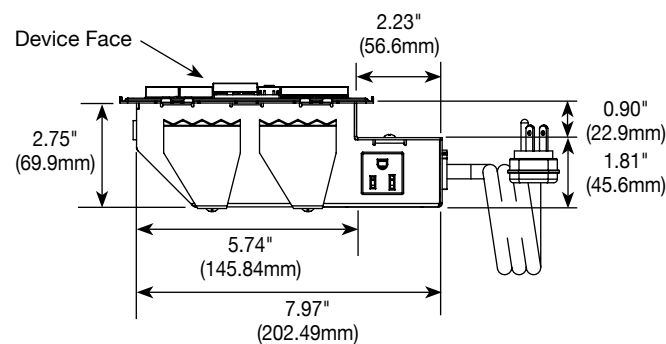

adorne TR Duplex