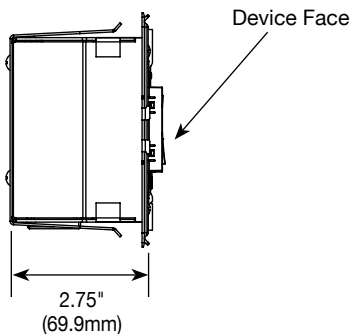

ORDERING INFORMATION – Furniture Power Centers

AD3-TZ-M
AD3-TZ-W

Extra-Capacity Furniture Power Center

Extra-capacity unit with a duplex outlet, two USB charging ports, and one Universal/ELV Touch dimmer. Dimmer controls an outlet on the rear of the furniture power center. Devices are either magnesium (AD2-TZ-M) or white (AD2-TZ-W). Outlet is rated 15A, 125Vac. USB ports are each rated 2.4A, 5Vdc. Maximum lighting load of 450W. Provided with 8' (2.44m) 14/3 SJT cord with right angle plug. Wall plates sold separately.

AD3-WSZ-M
AD3-WSZ-W

Extra-Capacity Furniture Power Center

Extra-capacity unit with a duplex outlet, two USB charging ports, and one whisper switch. Switch controls an outlet on the rear of the furniture power center. Devices are either magnesium (AD2-WSZ-M) or white (AD2-WSZ-W). Outlet is rated 15A, 125Vac. USB ports are each rated 2.4A, 5Vdc. Provided with 8' (2.44m) 14/3 SJT cord with right angle plug. Wall plates sold separately.