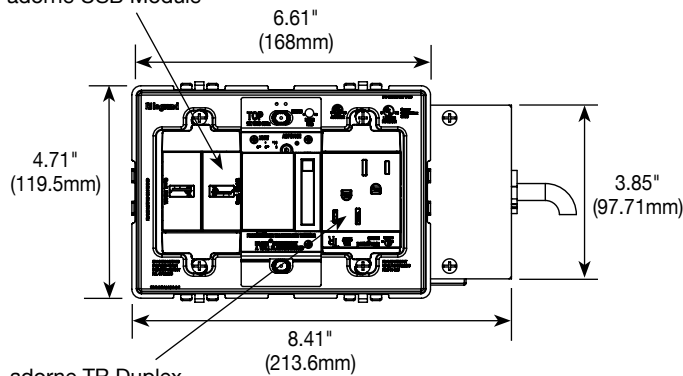

Extra-capacity unit with a duplex outlet, two USB charging ports, and two half paddle switches. Each switch controls its own outlet on the rear of the furniture power center. Devices are either magnesium (AD2-2SZ-M) or white (AD2-2SZ-W). Outlet is rated 15A, 125Vac. USB ports are each rated 2.4A, 5Vdc. Provided with 8' (2.44m) 12/3 SJT cord with right angle plug. Wall plates sold separately.

adorne USB Module