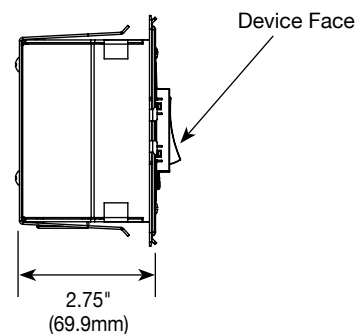

ORDERING INFORMATION – Furniture Power Centers

AD3-TZ-M
AD3-TZ-W

Extra-Capacity Furniture Power Center

Extra-capacity unit with a duplex outlet, two USB charging ports, and one Universal/ELV Touch dimmer. Dimmer controls an outlet on the rear of the furniture power center. Devices are either magnesium (AD2-TZ-M) or white (AD2-TZ-W). Outlet is rated 15A, 125Vac. USB ports are each rated 2.4A, 5Vdc. Maximum lighting load of 450W. Provided with 8' (2.44m) 14/3 SJT cord with right angle plug. Wall plates sold separately.

AD3-WSZ-M
AD3-WSZ-W

Extra-Capacity Furniture Power Center

Extra-capacity unit with a duplex outlet, two USB charging ports, and one whisper switch. Switch controls an outlet on the rear of the furniture power center. Devices are either magnesium (AD2-WSZ-M) or white (AD2-WSZ-W). Outlet is rated 15A, 125Vac. USB ports are each rated 2.4A, 5Vdc. Provided with 8' (2.44m) 14/3 SJT cord with right angle plug. Wall plates sold separately.