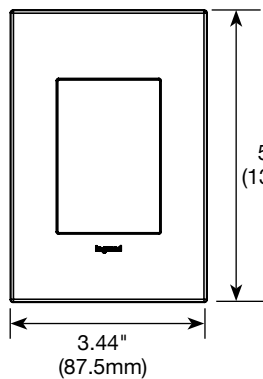

ORDERING INFORMATION – Wall Plates

CATALOG NO.	DESCRIPTION	COLORS
AD1WP	Compact Furniture Power Center Wall Plate	Add color references listed below to part number
AD2WP	Standard Furniture Power Center Wall Plate	Add color references listed below to part number
AD3WP	Extra Capacity Furniture Power Center Wall Plate	Add color references listed below to part number

AT	- Ashen Tan	MS	- Brushed Stainless
BR	- Painted Bronze	MW	- Mirror White
BS	- Brushed Stainless Steel	NK	- Black Ink
CP	- Cappuccino	OB	- Oil-Rubbed Bronze
GG	- Greige	PW	- Powder White
GR	- Painted Graphite	SN	- Satin Nickel
LA	- Light Almond	TF	- Truffle
MB	- Mirror Black	TM	- Painted Titanium
MG	- Magnesium	WH	- Gloss White
MO	- Moss Gray	WHW	- White on White

NOTE: For use with adorne Furniture Power Centers only. Sold in multiples of ten (10) plates. Steel back plate and installation hardware are not included. All other adorne wall plate colors and finishes are available as customs.

EXAMPLE: AD2WP-BR

Size of FPC:
"AD1" = Compact
"AD2" = Standard
"AD3" = Extra Capacity

Plate Color: Select from list of stock colors above.