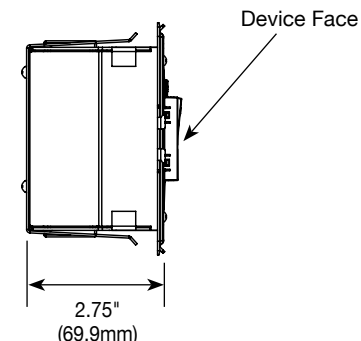

AD3-2SZ-M
AD3-2SZ-W

Extra Capacity Furniture Power Center

Extra-capacity unit with a duplex outlet, two USB charging ports, and two half paddle switches. Each switch controls its own outlet on the rear of the furniture power center. Devices are either magnesium (AD2-2SZ-M) or white (AD2-2SZ-W). Outlet is rated 15A, 125Vac. USB ports are each rated 2.4A, 5Vdc. Provided with 8' (2.44m) 12/3 SJT cord with right angle plug. Wall plates sold separately.

adorne USB Module

adorne USB Module

adorne TR Duplex

adorne TR Duplex

ORDERING INFORMATION – Furniture Power Centers

AD3-TZ-M
AD3-TZ-W

Extra-Capacity Furniture Power Center

Extra-capacity unit with a duplex outlet, two USB charging ports, and one Universal/ELV Touch dimmer. Dimmer controls an outlet on the rear of the furniture power center. Devices are either magnesium (AD2-TZ-M) or white (AD2-TZ-W). Outlet is rated 15A, 125Vac. USB ports are each rated 2.4A, 5Vdc. Maximum lighting load of 450W. Provided with 8' (2.44m) 14/3 SJT cord with right angle plug. Wall plates sold separately.

AD3-WSZ-M
AD3-WSZ-W

Extra-Capacity Furniture Power Center

Extra-capacity unit with a duplex outlet, two USB charging ports, and one whisper switch. Switch controls an outlet on the rear of the furniture power center. Devices are either magnesium (AD2-WSZ-M) or white (AD2-WSZ-W). Outlet is rated 15A, 125Vac. USB ports are each rated 2.4A, 5Vdc. Provided with 8' (2.44m) 14/3 SJT cord with right angle plug. Wall plates sold separately.