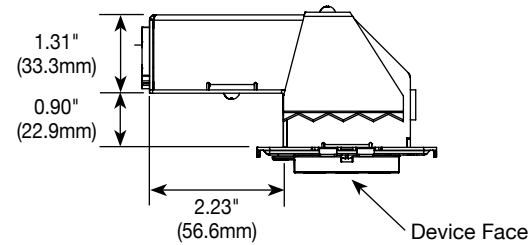

ORDERING INFORMATION – Furniture Power Centers

**AD1-RU-M
AD1-RU-W** Compact Furniture Power Center

Compact unit with a duplex outlet and one USB charging port. Devices are either magnesium (AD1-RU-M) or white (AD1-RU-W). Outlet is rated 15A, 125Vac. USB port rated 2.4A, 5Vdc. Provided with 8' [2.44m] 14/3 SJT cord with right angle plug. Wall plates sold separately.

adorne TR Duplex