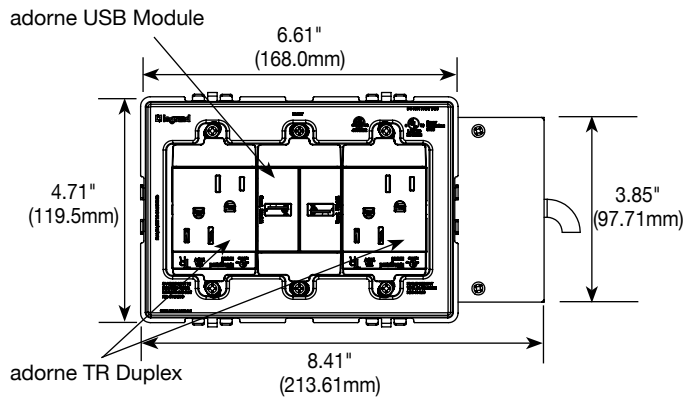

**AD2-SRU-M
AD2-SRU-W** Standard Furniture Power Center

Standard unit with a duplex outlet, one USB charging port, and one half-paddle switch. Switch controls an outlet on the rear of the furniture power center. Devices are either magnesium (AD2-SRU-M) or white (AD2-SRU-W). Outlet is rated 15A, 125Vac. USB port is rated 2.4A, 5Vdc. Provided with 8' (2.44m) 14/3 SJT cord with right angle plug. Wall plates sold separately.

ORDERING INFORMATION – Furniture Power Centers

**AD3-ZR-M
AD3-ZR-W** Extra Capacity Furniture Power Center

Extra capacity unit with two duplex outlets and two USB charging ports. Devices are either magnesium (AD3-ZR-M) or white (AD3-ZR-W). Outlets are rated 15A, 125Vac. USB ports are each rated 2.4A, 5Vdc. Provided with 8' (2.44m) 12/3 SJT cord with right angle plug. Wall plates sold separately.

**AD3-SZ-M
AD3-SZ-W** Extra-Capacity Furniture Power Center

Extra-capacity unit with a duplex outlet, two USB charging ports, and one paddle switch. Switch controls an outlet on the rear of the furniture power center. Devices are either magnesium (AD2-SZ-M) or white (AD2-SZ-W). Outlet is rated 15A, 125Vac. USB ports are each rated 2.4A, 5Vdc. Provided with 8' (2.44m) 14/3 SJT cord with right angle plug. Wall plates sold separately.