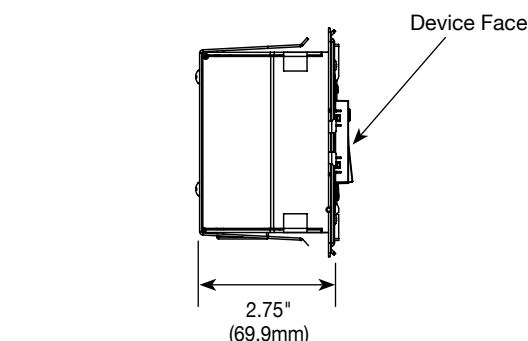

adorne USB Module

adorne USB Module

adorne TR Duplex

adorne TR Duplex

ORDERING INFORMATION – Furniture Power Centers

AD3-TZ-M
AD3-TZ-W

Extra-Capacity Furniture Power Center

Extra-capacity unit with a duplex outlet, two USB charging ports, and one Universal/ELV Touch dimmer. Dimmer controls an outlet on the rear of the furniture power center. Devices are either magnesium (AD2-TZ-M) or white (AD2-TZ-W). Outlet is rated 15A, 125Vac. USB ports are each rated 2.4A, 5Vdc. Maximum lighting load of 450W. Provided with 8' (2.44m) 14/3 SJT cord with right angle plug. Wall plates sold separately.