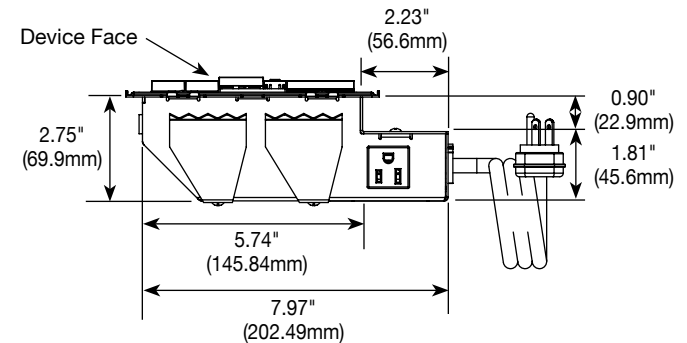

adorne USB Module

adorne USB Module

adorne TR Duplex

adorne TR Duplex

ORDERING INFORMATION – Furniture Power Centers

AD3-TZ-M
AD3-TZ-W

Extra-Capacity Furniture Power Center

Extra-capacity unit with a duplex outlet, two USB charging ports, and one Universal/ELV Touch dimmer. Dimmer controls an outlet on the rear of the furniture power center. Devices are either magnesium (AD2-TZ-M) or white (AD2-TZ-W). Outlet is rated 15A, 125Vac. USB ports are each rated 2.4A, 5Vdc. Maximum lighting load of 450W. Provided with 8' (2.44m) 14/3 SJT cord with right angle plug. Wall plates sold separately.