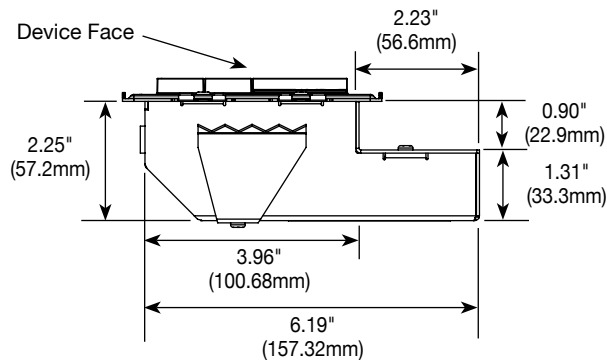

adorne TR Duplex

ORDERING INFORMATION – Furniture Power Centers

**AD2-Z-M
AD2-Z-W** Standard Furniture Power Center

Standard unit with a duplex outlet and two USB charging ports. Devices are either magnesium (AD2-Z-M) or white (AD2-Z-W). Outlet is rated 15A, 125Vac. USB ports are each rated 2.4A, 5Vdc. Provided with 8' (2.44m) 14/3 SJT cord with right angle plug. Wall plates sold separately.