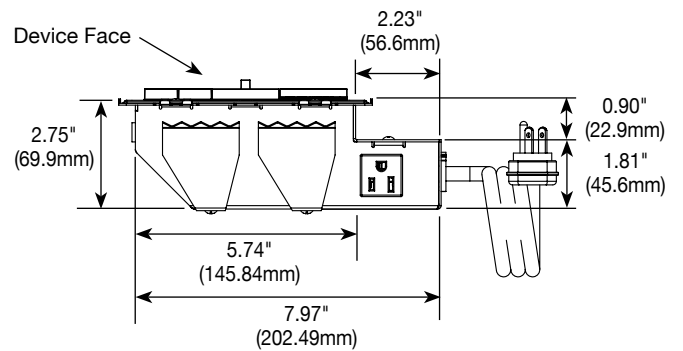

ORDERING INFORMATION – Furniture Power Centers

AD3-TZ-M
AD3-TZ-W

Extra-Capacity Furniture Power Center

Extra-capacity unit with a duplex outlet, two USB charging ports, and one Universal/ELV Touch dimmer. Dimmer controls an outlet on the rear of the furniture power center. Devices are either magnesium (AD2-TZ-M) or white (AD2-TZ-W). Outlet is rated 15A, 125Vac. USB ports are each rated 2.4A, 5Vdc. Maximum lighting load of 450W. Provided with 8' (2.44m) 14/3 SJT cord with right angle plug. Wall plates sold separately.

AD3-WSZ-M
AD3-WSZ-W

Extra-Capacity Furniture Power Center

Extra-capacity unit with a duplex outlet, two USB charging ports, and one whisper switch. Switch controls an outlet on the rear of the furniture power center. Devices are either magnesium (AD2-WSZ-M) or white (AD2-WSZ-W). Outlet is rated 15A, 125Vac. USB ports are each rated 2.4A, 5Vdc. Provided with 8' (2.44m) 14/3 SJT cord with right angle plug. Wall plates sold separately.