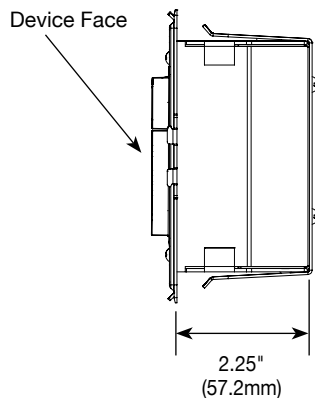

adorne TR Duplex

ORDERING INFORMATION – Furniture Power Centers

**AD2-Z-M
AD2-Z-W** Standard Furniture Power Center

Standard unit with a duplex outlet and two USB charging ports. Devices are either magnesium (AD2-Z-M) or white (AD2-Z-W). Outlet is rated 15A, 125Vac. USB ports are each rated 2.4A, 5Vdc. Provided with 8' (2.44m) 14/3 SJT cord with right angle plug. Wall plates sold separately.

**AD2-SRU-M
AD2-SRU-W** Standard Furniture Power Center

Standard unit with a duplex outlet, one USB charging port, and one half-paddle switch. Switch controls an outlet on the rear of the furniture power center. Devices are either magnesium (AD2-SRU-M) or white (AD2-SRU-W). Outlet is rated 15A, 125Vac. USB port is rated 2.4A, 5Vdc. Provided with 8' (2.44m) 14/3 SJT cord with right angle plug. Wall plates sold separately.