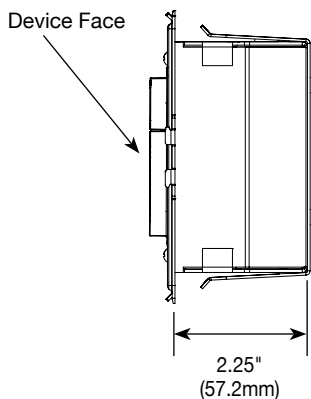

ORDERING INFORMATION – Furniture Power Centers

**AD1-RU-M
AD1-RU-W** Compact Furniture Power Center

Compact unit with a duplex outlet and one USB charging port. Devices are either magnesium (AD1-RU-M) or white (AD1-RU-W). Outlet is rated 15A, 125Vac. USB port rated 2.4A, 5Vdc. Provided with 8' [2.44m] 14/3 SJT cord with right angle plug. Wall plates sold separately.

adorne TR Duplex