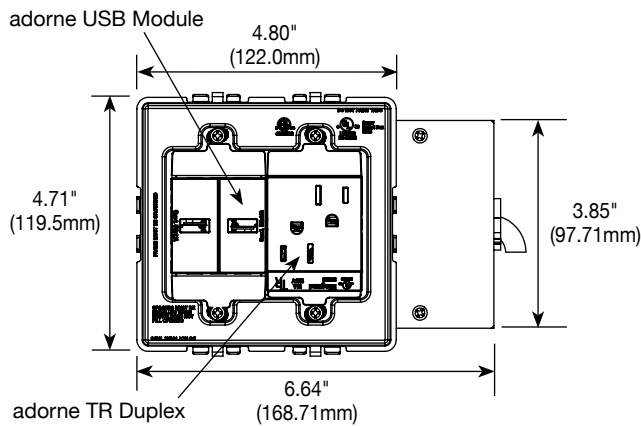

adorne TR Duplex

ORDERING INFORMATION – Furniture Power Centers

**AD2-Z-M
AD2-Z-W** Standard Furniture Power Center

Standard unit with a duplex outlet and two USB charging ports. Devices are either magnesium (AD2-Z-M) or white (AD2-Z-W). Outlet is rated 15A, 125Vac. USB ports are each rated 2.4A, 5Vdc. Provided with 8' (2.44m) 14/3 SJT cord with right angle plug. Wall plates sold separately.

**AD2-SRU-M
AD2-SRU-W** Standard Furniture Power Center

Standard unit with a duplex outlet, one USB charging port, and one half-paddle switch. Switch controls an outlet on the rear of the furniture power center. Devices are either magnesium (AD2-SRU-M) or white (AD2-SRU-W). Outlet is rated 15A, 125Vac. USB port is rated 2.4A, 5Vdc. Provided with 8' (2.44m) 14/3 SJT cord with right angle plug. Wall plates sold separately.

ORDERING INFORMATION – Furniture Power Centers

**AD3-ZR-M
AD3-ZR-W** Extra Capacity Furniture Power Center

Extra capacity unit with two duplex outlets and two USB charging ports. Devices are either magnesium (AD3-ZR-M) or white (AD3-ZR-W). Outlets are rated 15A, 125Vac. USB ports are each rated 2.4A, 5Vdc. Provided with 8' (2.44m) 12/3 SJT cord with right angle plug. Wall plates sold separately.