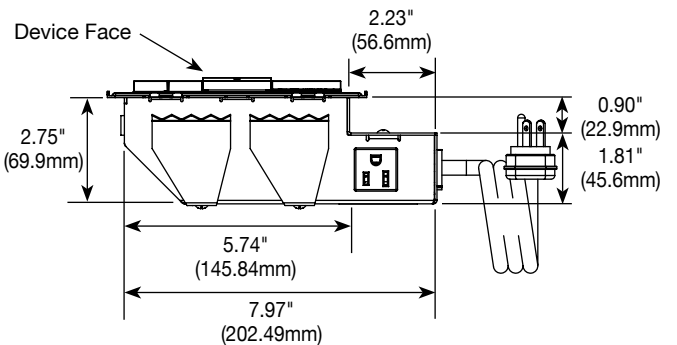

ORDERING INFORMATION – Furniture Power Centers

**AD3-ZR-M
AD3-ZR-W** Extra Capacity Furniture Power Center

Extra capacity unit with two duplex outlets and two USB charging ports. Devices are either magnesium (AD3-ZR-M) or white (AD3-ZR-W). Outlets are rated 15A, 125Vac. USB ports are each rated 2.4A, 5Vdc. Provided with 8' (2.44m) 12/3 SJT cord with right angle plug. Wall plates sold separately.

**AD3-SZ-M
AD3-SZ-W** Extra-Capacity Furniture Power Center

Extra-capacity unit with a duplex outlet, two USB charging ports, and one paddle switch. Switch controls an outlet on the rear of the furniture power center. Devices are either magnesium (AD2-SZ-M) or white (AD2-SZ-W). Outlet is rated 15A, 125Vac. USB ports are each rated 2.4A, 5Vdc. Provided with 8' (2.44m) 14/3 SJT cord with right angle plug. Wall plates sold separately.