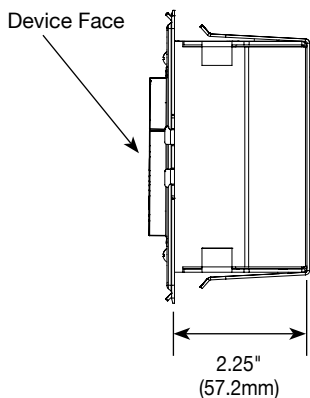

ORDERING INFORMATION – Furniture Power Centers

**AD3-ZR-M
AD3-ZR-W** Extra Capacity Furniture Power Center

Extra capacity unit with two duplex outlets and two USB charging ports. Devices are either magnesium (AD3-ZR-M) or white (AD3-ZR-W). Outlets are rated 15A, 125Vac. USB ports are each rated 2.4A, 5Vdc. Provided with 8' (2.44m) 12/3 SJT cord with right angle plug. Wall plates sold separately.

**AD3-SZ-M
AD3-SZ-W** Extra-Capacity Furniture Power Center

Extra-capacity unit with a duplex outlet, two USB charging ports, and one paddle switch. Switch controls an outlet on the rear of the furniture power center. Devices are either magnesium (AD2-SZ-M) or white (AD2-SZ-W). Outlet is rated 15A, 125Vac. USB ports are each rated 2.4A, 5Vdc. Provided with 8' (2.44m) 14/3 SJT cord with right angle plug. Wall plates sold separately.