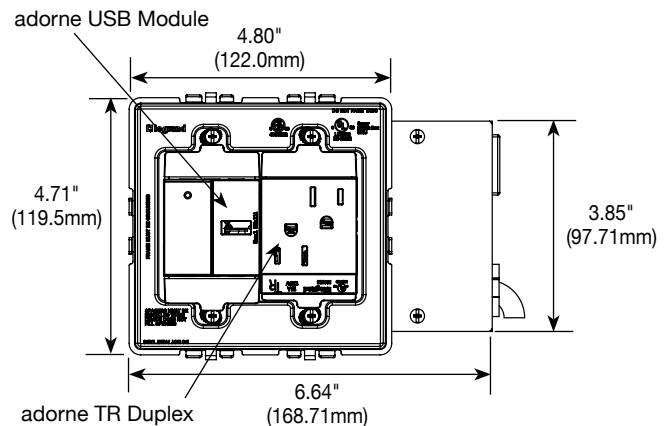

adorne TR Duplex

ORDERING INFORMATION – Furniture Power Centers

**AD2-Z-M
AD2-Z-W** Standard Furniture Power Center

Standard unit with a duplex outlet and two USB charging ports. Devices are either magnesium (AD2-Z-M) or white (AD2-Z-W). Outlet is rated 15A, 125Vac. USB ports are each rated 2.4A, 5Vdc. Provided with 8' (2.44m) 14/3 SJT cord with right angle plug. Wall plates sold separately.

**AD2-SRU-M
AD2-SRU-W** Standard Furniture Power Center

Standard unit with a duplex outlet, one USB charging port, and one half-paddle switch. Switch controls an outlet on the rear of the furniture power center. Devices are either magnesium (AD2-SRU-M) or white (AD2-SRU-W). Outlet is rated 15A, 125Vac. USB port is rated 2.4A, 5Vdc. Provided with 8' (2.44m) 14/3 SJT cord with right angle plug. Wall plates sold separately.

ORDERING INFORMATION – Furniture Power Centers

**AD3-ZR-M
AD3-ZR-W** Extra Capacity Furniture Power Center

Extra capacity unit with two duplex outlets and two USB charging ports. Devices are either magnesium (AD3-ZR-M) or white (AD3-ZR-W). Outlets are rated 15A, 125Vac. USB ports are each rated 2.4A, 5Vdc. Provided with 8' (2.44m) 12/3 SJT cord with right angle plug. Wall plates sold separately.