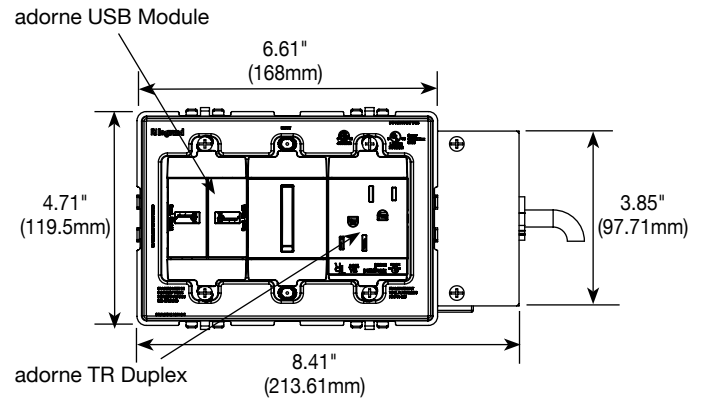

ORDERING INFORMATION – Furniture Power Centers

AD3-TZ-M
AD3-TZ-W

Extra-Capacity Furniture Power Center

Extra-capacity unit with a duplex outlet, two USB charging ports, and one Universal/ELV Touch dimmer. Dimmer controls an outlet on the rear of the furniture power center. Devices are either magnesium (AD2-TZ-M) or white (AD2-TZ-W). Outlet is rated 15A, 125Vac. USB ports are each rated 2.4A, 5Vdc. Maximum lighting load of 450W. Provided with 8' (2.44m) 14/3 SJT cord with right angle plug. Wall plates sold separately.

AD3-WSZ-M
AD3-WSZ-W

Extra-Capacity Furniture Power Center

Extra-capacity unit with a duplex outlet, two USB charging ports, and one whisper switch. Switch controls an outlet on the rear of the furniture power center. Devices are either magnesium (AD2-WSZ-M) or white (AD2-WSZ-W). Outlet is rated 15A, 125Vac. USB ports are each rated 2.4A, 5Vdc. Provided with 8' (2.44m) 14/3 SJT cord with right angle plug. Wall plates sold separately.