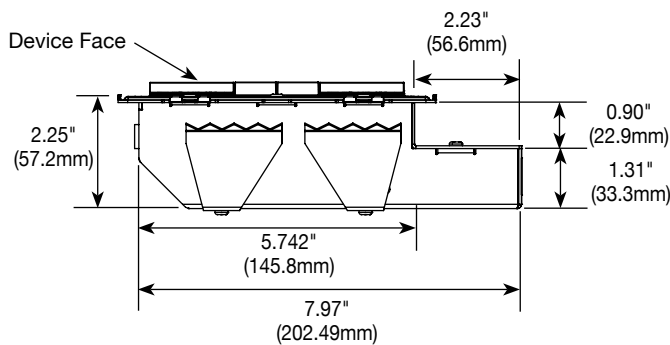

ORDERING INFORMATION – Furniture Power Centers

**AD3-ZR-M
AD3-ZR-W** Extra Capacity Furniture Power Center

Extra capacity unit with two duplex outlets and two USB charging ports. Devices are either magnesium (AD3-ZR-M) or white (AD3-ZR-W). Outlets are rated 15A, 125Vac. USB ports are each rated 2.4A, 5Vdc. Provided with 8' (2.44m) 12/3 SJT cord with right angle plug. Wall plates sold separately.

**AD3-SZ-M
AD3-SZ-W** Extra-Capacity Furniture Power Center

Extra-capacity unit with a duplex outlet, two USB charging ports, and one paddle switch. Switch controls an outlet on the rear of the furniture power center. Devices are either magnesium (AD2-SZ-M) or white (AD2-SZ-W). Outlet is rated 15A, 125Vac. USB ports are each rated 2.4A, 5Vdc. Provided with 8' (2.44m) 14/3 SJT cord with right angle plug. Wall plates sold separately.