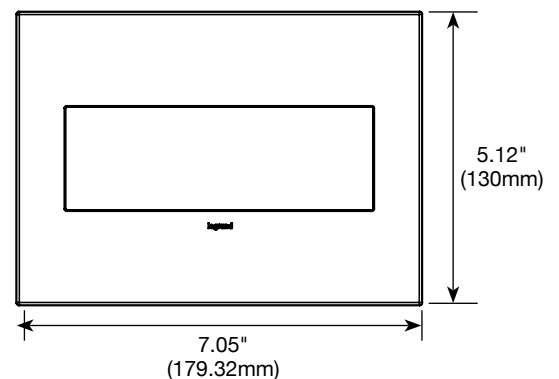

ORDERING INFORMATION – Wall Plates

CATALOG NO.	DESCRIPTION	COLORS
AD1WP	Compact Furniture Power Center Wall Plate	Add color references listed below to part number
AD2WP	Standard Furniture Power Center Wall Plate	Add color references listed below to part number
AD3WP	Extra Capacity Furniture Power Center Wall Plate	Add color references listed below to part number

AT	- Ashen Tan	MS	- Brushed Stainless
BR	- Painted Bronze	MW	- Mirror White
BS	- Brushed Stainless Steel	NK	- Black Ink
CP	- Cappuccino	OB	- Oil-Rubbed Bronze
GG	- Greige	PW	- Powder White
GR	- Painted Graphite	SN	- Satin Nickel
LA	- Light Almond	TF	- Truffle
MB	- Mirror Black	TM	- Painted Titanium
MG	- Magnesium	WH	- Gloss White
MO	- Moss Gray	WHW	- White on White

NOTE: For use with adorne Furniture Power Centers only. Sold in multiples of ten (10) plates. Steel back plate and installation hardware are not included. All other adorne wall plate colors and finishes are available as customs.

EXAMPLE: AD2WP-BR

Size of FPC:
"AD1" = Compact
"AD2" = Standard
"AD3" = Extra Capacity

Plate Color: Select from list of stock colors above.