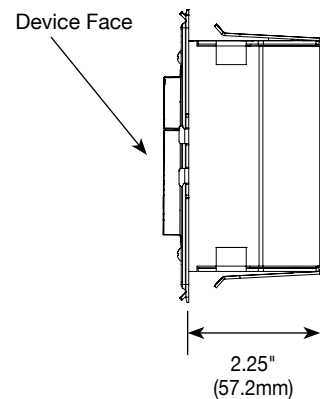

adorne TR Duplex

ORDERING INFORMATION – Furniture Power Centers

**AD2-Z-M
AD2-Z-W** Standard Furniture Power Center

Standard unit with a duplex outlet and two USB charging ports. Devices are either magnesium (AD2-Z-M) or white (AD2-Z-W). Outlet is rated 15A, 125Vac. USB ports are each rated 2.4A, 5Vdc. Provided with 8' (2.44m) 14/3 SJT cord with right angle plug. Wall plates sold separately.