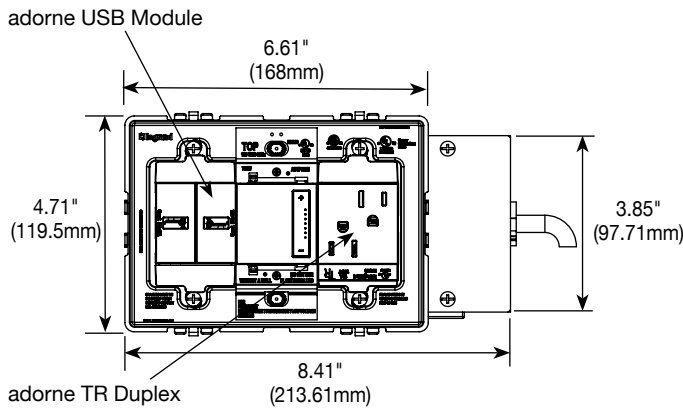

ORDERING INFORMATION – Furniture Power Centers

AD3-TZ-M
AD3-TZ-W

Extra-Capacity Furniture Power Center

Extra-capacity unit with a duplex outlet, two USB charging ports, and one Universal/ELV Touch dimmer. Dimmer controls an outlet on the rear of the furniture power center. Devices are either magnesium (AD2-TZ-M) or white (AD2-TZ-W). Outlet is rated 15A, 125Vac. USB ports are each rated 2.4A, 5Vdc. Maximum lighting load of 450W. Provided with 8' (2.44m) 14/3 SJT cord with right angle plug. Wall plates sold separately.

AD3-WSZ-M
AD3-WSZ-W

Extra-Capacity Furniture Power Center

Extra-capacity unit with a duplex outlet, two USB charging ports, and one whisper switch. Switch controls an outlet on the rear of the furniture power center. Devices are either magnesium (AD2-WSZ-M) or white (AD2-WSZ-W). Outlet is rated 15A, 125Vac. USB ports are each rated 2.4A, 5Vdc. Provided with 8' (2.44m) 14/3 SJT cord with right angle plug. Wall plates sold separately.