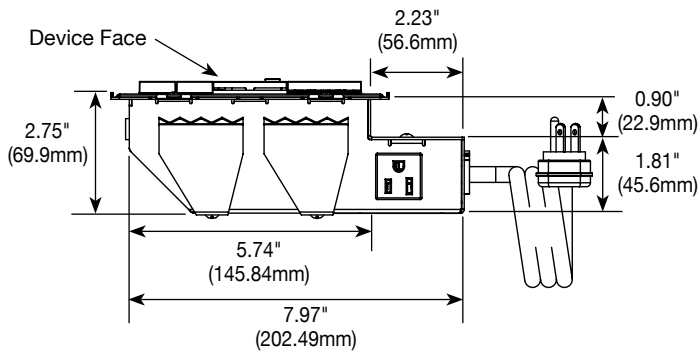

ORDERING INFORMATION – Furniture Power Centers

AD3-TZ-M
AD3-TZ-W

Extra-Capacity Furniture Power Center

Extra-capacity unit with a duplex outlet, two USB charging ports, and one Universal/ELV Touch dimmer. Dimmer controls an outlet on the rear of the furniture power center. Devices are either magnesium (AD2-TZ-M) or white (AD2-TZ-W). Outlet is rated 15A, 125Vac. USB ports are each rated 2.4A, 5Vdc. Maximum lighting load of 450W. Provided with 8' (2.44m) 14/3 SJT cord with right angle plug. Wall plates sold separately.

AD3-WSZ-M
AD3-WSZ-W

Extra-Capacity Furniture Power Center

Extra-capacity unit with a duplex outlet, two USB charging ports, and one whisper switch. Switch controls an outlet on the rear of the furniture power center. Devices are either magnesium (AD2-WSZ-M) or white (AD2-WSZ-W). Outlet is rated 15A, 125Vac. USB ports are each rated 2.4A, 5Vdc. Provided with 8' (2.44m) 14/3 SJT cord with right angle plug. Wall plates sold separately.