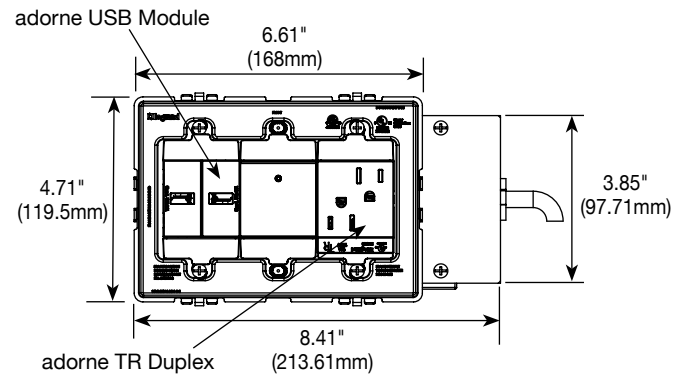

**AD2-SRU-M
AD2-SRU-W** Standard Furniture Power Center

Standard unit with a duplex outlet, one USB charging port, and one half-paddle switch. Switch controls an outlet on the rear of the furniture power center. Devices are either magnesium (AD2-SRU-M) or white (AD2-SRU-W). Outlet is rated 15A, 125Vac. USB port is rated 2.4A, 5Vdc. Provided with 8' (2.44m) 14/3 SJT cord with right angle plug. Wall plates sold separately.

ORDERING INFORMATION – Furniture Power Centers

**AD3-ZR-M
AD3-ZR-W** Extra Capacity Furniture Power Center

Extra capacity unit with two duplex outlets and two USB charging ports. Devices are either magnesium (AD3-ZR-M) or white (AD3-ZR-W). Outlets are rated 15A, 125Vac. USB ports are each rated 2.4A, 5Vdc. Provided with 8' (2.44m) 12/3 SJT cord with right angle plug. Wall plates sold separately.

**AD3-SZ-M
AD3-SZ-W** Extra-Capacity Furniture Power Center

Extra-capacity unit with a duplex outlet, two USB charging ports, and one paddle switch. Switch controls an outlet on the rear of the furniture power center. Devices are either magnesium (AD2-SZ-M) or white (AD2-SZ-W). Outlet is rated 15A, 125Vac. USB ports are each rated 2.4A, 5Vdc. Provided with 8' (2.44m) 14/3 SJT cord with right angle plug. Wall plates sold separately.