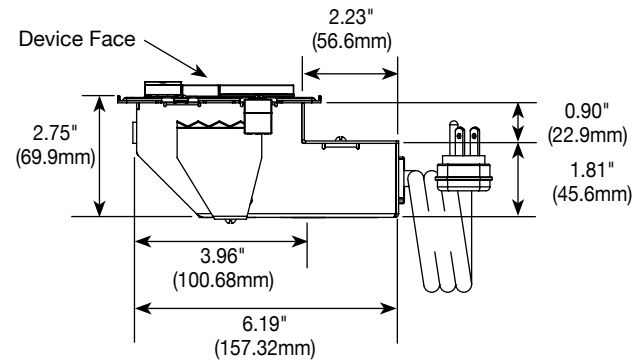

adorne TR Duplex

ORDERING INFORMATION – Furniture Power Centers

**AD2-Z-M
AD2-Z-W** Standard Furniture Power Center

Standard unit with a duplex outlet and two USB charging ports. Devices are either magnesium (AD2-Z-M) or white (AD2-Z-W). Outlet is rated 15A, 125Vac. USB ports are each rated 2.4A, 5Vdc. Provided with 8' (2.44m) 14/3 SJT cord with right angle plug. Wall plates sold separately.

**AD2-SRU-M
AD2-SRU-W** Standard Furniture Power Center

Standard unit with a duplex outlet, one USB charging port, and one half-paddle switch. Switch controls an outlet on the rear of the furniture power center. Devices are either magnesium (AD2-SRU-M) or white (AD2-SRU-W). Outlet is rated 15A, 125Vac. USB port is rated 2.4A, 5Vdc. Provided with 8' (2.44m) 14/3 SJT cord with right angle plug. Wall plates sold separately.