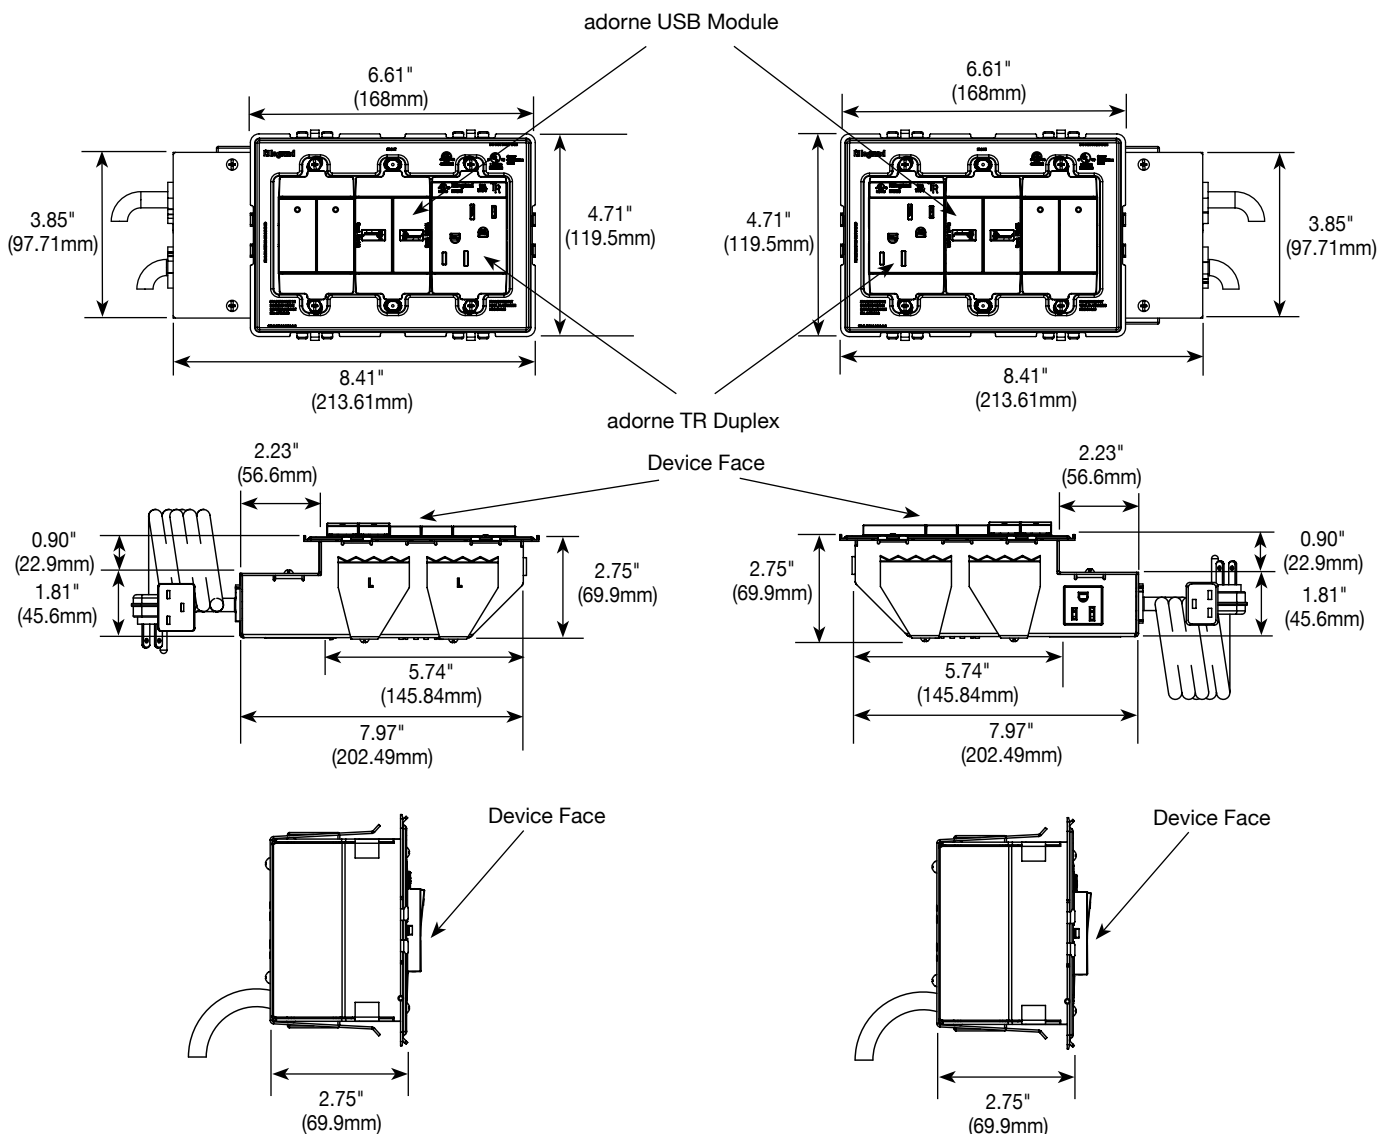

AD3-WSZ-M
AD3-WSZ-W

Extra-Capacity Furniture Power Center

Extra-capacity unit with a duplex outlet, two USB charging ports, and one whisper switch. Switch controls an outlet on the rear of the furniture power center. Devices are either magnesium (AD2-WSZ-M) or white (AD2-WSZ-W). Outlet is rated 15A, 125Vac. USB ports are each rated 2.4A, 5Vdc. Provided with 8' (2.44m) 14/3 SJT cord with right angle plug. Wall plates sold separately.

ORDERING INFORMATION – Furniture Power Centers

AD3-Z2SLR-M
AD3-Z2SLR-W

Extra-Capacity Furniture Power Center Pair

Extra-capacity pair that interconnect to provide 3-way switching capability. Designed to be used on either side of a headboard to provide:

1. Individual control of a portable lamp/fixture on the left side of the bed from the left side of the headboard.
2. Individual control of a portable lamp/fixture on the right side of the bed from the right side of the headboard.
3. Control of a center mounted portable lamp/fixture from either the left or right side of the bed in a 3-way configuration

Each unit has a duplex outlet, two USB charging ports and a two half paddle switches, an 8' (2.44m) 12/3 SJT cord with right angle plug and a 6' (1.83m) 14/3 SJT interconnecting cord. Outlets are each rated 15A, 125Vac. USB ports are each rated 2.4A, 5Vdc. Wall plates sold separately.