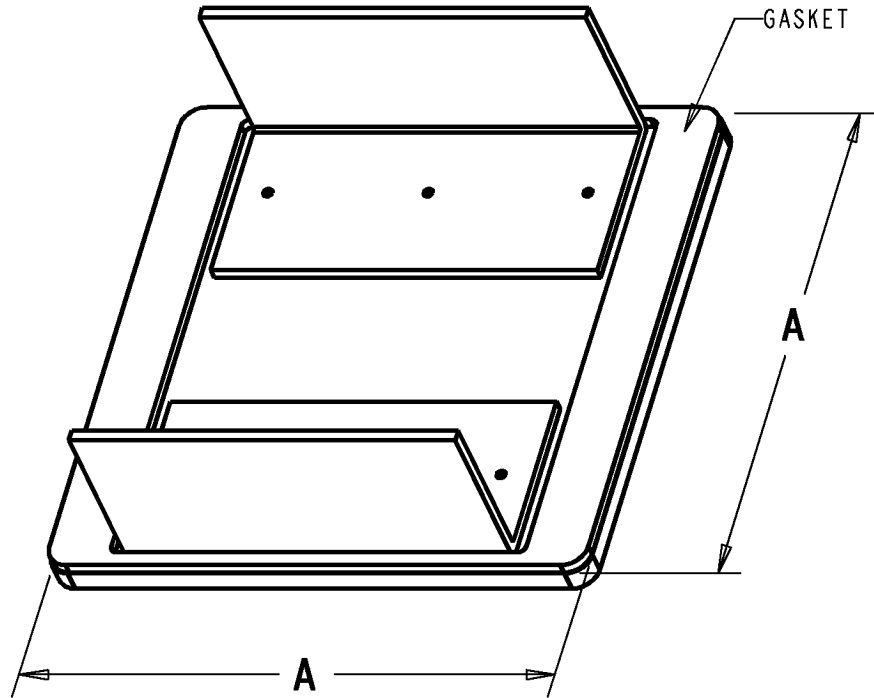

Carlton

CEP P/N	EGALINE PVC LAY-IN WIREWAY FITTINGS	
	PRODUCT DESCRIPTION	A IN (MM)
EGSER	6 X 6" STOP END	6-1/8 (155.58)

P/N'S EGSEJ, EGSEL AND EGSEN ARE ON DRAWING WSD-AC01948

NOTE:

1. PRODUCT IS UL LISTED - NEMA TYPE 12. FILE E163227
2. MATERIAL: UL 94V-0 PVC
3. COLOR: GRAY

GENERAL NOTES	 www.tnb.com			
1. ALL DIMENSIONS ARE FOR REFERENCE ONLY. 2. DIMENSIONS IN BRACKETS [] ARE IN METRIC UNITS.				
REVISIONS	DESCRIPTION: STOP END - WIREWAY			
** SEE ERN (****) FOR APPROVAL SIGNATURES & RELEASE DATE. PROJECT NO: ****	ORIGINAL PROJECT NO / (ERN NO)	SHEET NO:	REV. NO:	DRAWING NO:
	/ ()	1 OF 1	A	WSD-AC03348