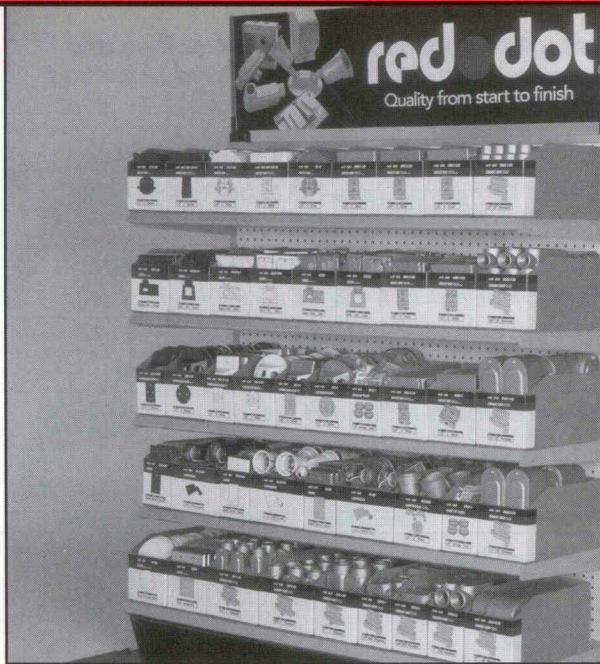

Conduit Bodies with Covers and Gaskets

Catalog No.   Catalog No.   Hub Size

Through Feed

Rigid IMC (Raintight)	EMT	Hub Size
DAC-1-CG		1/2"
DAC-2-CG		3/4"
DAC-3-CG		1"

Back Opening

Catalog No.	Catalog No.	Hub Size
DALB-1-CG	•DBLB-1-C	1/2"
DALB-2-CG	•DBLB-2-C	3/4"
DALB-3-CG	•DBLB-3-C	1"
DALB-4-CG		1 1/4"
DALB-5-CG		1 1/2"
DALB-6-CG		2"

Left Side Opening

Catalog No.	Hub Size
DALL-1-CG	1/2"
DALL-2-CG	3/4"
DALL-3-CG	1"

Right Side Opening

Catalog No.	Hub Size
DALR-1-CG	1/2"
DALR-2-CG	3/4"
DALR-3-CG	1"

T-Style

Catalog No.	Hub Size
DAT-1-CG	1/2"
DAT-2-CG	3/4"
DAT-3-CG	1"

Service Entrance Bodies

Back Opening

Catalog No.	Hub Size
DASLB-1	1/2"
DASLB-2	3/4"
DASLB-3	1"

The **D-PAK™** Merchandising System attracts attention with bold graphics and encourages self service with clean, easy-to-read labels

- Bold red, black, and white descriptive merchandising labels
- Labor saving 2 piece carton
- Combination pack of conduit body, cover and gasket
- Choice of finish: silver, bronze or white
- English, Spanish, and French instructions
- Protective see-through wrap

Boxes

Single Gang - with mounting lugs, two plugs and ground screw

Catalog No.   Hub Size   Color   Outlets

Three Outlets

Catalog No.	Hub Size	Color	Outlets	Count
DIH3-1-LM	1/2"	Silver	Top	1
DIH3-1-LM-BR	1/2"	Bronze	Bottom	1
DIH3-1-LM-WH	1/2"	White	Back	1
DIH3-2-LM	3/4"	Silver	Total	3

Four Outlets

Catalog No.	Hub Size	Color	Outlets	Count
DIH4-2-LM	1/2"	Silver	Top	2
DIH4-1-LM-BR	1/2"	Bronze	Bottom	1
DIH4-1-LM-WH	1/2"	White	Back	1
DIH4-2-LM	3/4"	Silver	Total	4

Five Outlets

Catalog No.	Hub Size	Color	Outlets	Count
DIH5-1-LM	1/2"	Silver	Top	2
DIH5-2-LM	3/4"	Silver	Bottom	2
			Back	1
			Total	5

Two Gang - with mounting lugs, two plugs and ground screw

Three Outlets

Catalog No.	Hub Size	Color	Outlets	Count
D2IH3-1	1/2"	Silver	Top	1
			Bottom	1
			Back	1
			Total	3

Round - with cast mounting lugs, four plugs and ground screw

Five Outlets

Catalog No.	Hub Size	Color	Outlets	Count
DS-47	1/2"	Silver	Side	4
DS-47-BR	1/2"	Bronze	Bottom	1
DS-47-WH	1/2"	White	Total	5

• Body and cover only