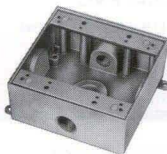

Boxes

Single Gang - with mounting lugs, two plugs and ground screw

Catalog No. Hub Size Color Outlets

Three Outlets

Catalog No.	Hub Size	Color	Outlets	Count
DIH3-1-LM	1/2"	Silver	Top	1
DIH3-1-LM-BR	1/2"	Bronze	Bottom	1
DIH3-1-LM-WH	1/2"	White	Back	1
DIH3-2-LM	3/4"	Silver	Total	3

Four Outlets

Catalog No.	Hub Size	Color	Outlets	Count
DIH4-2-LM	1/2"	Silver	Top	2
DIH4-1-LM-BR	1/2"	Bronze	Bottom	1
DIH4-1-LM-WH	1/2"	White	Back	1
DIH4-2-LM	3/4"	Silver	Total	4

Five Outlets

Catalog No.	Hub Size	Color	Outlets	Count
DIH5-1-LM	1/2"	Silver	Top	2
DIH5-2-LM	3/4"	Silver	Bottom	2
			Back	1
			Total	5

Two Gang - with mounting lugs, two plugs and ground screw

Three Outlets

Catalog No.	Hub Size	Color	Outlets	Count
D2IH3-1	1/2"	Silver	Top	1
			Bottom	1
			Back	1
			Total	3

Round - with cast mounting lugs, four plugs and ground screw