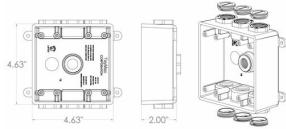

**OUTLET BOXES**

2 in. Deep with Lugs - Seven Threaded Outlets - 4-1/2 in. x 4-1/2 in.  
N/A

D30

Catalog #: PDB77550GY

**APPLICATIONS**

For general use whenever weatherproof protection is required  
N/A

**PRODUCT FEATURES**

- Durable high impact PVC construction
- Can be used with 1/2 in. or 3/4 in. conduit
- Includes 3/4 in. closure plugs and reducer bushings
- Includes gasket and mounting hardware
- Multi-lingual instructions in each package

**CONFIGURATION**

Number Of Outlets: 7  
 Gangs: 2

**PRODUCT MEASUREMENTS**

Depth: 2 in.  
 Outlet Size: 1/2 in. or 3/4 in.  
 Cubic Inches (cm3): 26.5(434.3)  
 Wt. Ea. (Lbs.): 0.733

**PACKAGING**

Package Type: Shrink  
 Std. Pkg.: 6  
 Product UPC-A Labeled: Yes  
 Weight (Lbs. Per/C): 73.30  
 Ship Carton Length (in.): 13.00  
 Ship Carton Width (in.): 6.13  
 Ship Carton Height (in.): 6.13  
 Ctn Weight (Lbs.): 4.40  
 Pallet Qty: 756.00  
 UPC Number: 092326130325  
 I2of5: 40092326130323