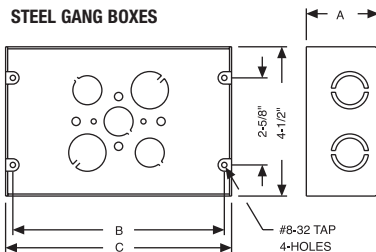

### Product Features

- Gang boxes save time in installation — no need to gang boxes together
- Have 1/2" and 3/4" concentric KO's for use with a wide variety of wiring methods
- Bottom KO pattern — 3-1/2" and 2-3/4"
- Accept two styles of covers — flat and 3/4" raised device cover
- Device covers also fit next smaller box, i.e. three-gang cover fits two- or three-gang box
- Use low voltage partitions #974 or #949

### ORDERING INFORMATION - DIMENSIONS

GANG BOXES - 1-5/8" & 2-1/2" DEEP - WELDED WITH CONDUIT KO'S									
CATALOG NUMBER	NO. OF GANGS	DEPTH	WIDTH	KNOCKOUTS			CU. IN.	STD. PKG.	UPC BAR CODE
				TOP & BOTTOM*	SIDES*	BACK			
951	2	1-5/8"	6-13/16"	8-conc.	4-conc.	3-1/2", 2-3/4"	47.0	5	—
952	3	1-5/8"	8-5/8"	10-conc.	4-conc.	6-1/2", 4-3/4"	60.0	5	
953	4	1-5/8"	10-7/16"	12-conc.	4-conc.	6-1/2", 4-3/4"	72.8	5	
954	5	1-5/8"	12-1/4"	14-conc.	4-conc.	6-1/2", 4-3/4"	85.8	5	—
955	6	1-5/8"	14-1/16"	16-conc.	4-conc.	6-1/2", 4-3/4"	98.5	1	—
956	7	1-5/8"	15-7/8"	18-conc.	4-conc.	6-1/2", 4-3/4"	111.5	1	—
957	8	1-5/8"	17-11/16"	20-conc.	4-conc.	6-1/2", 4-3/4"	124.5	1	—
958	9	1-5/8"	19-1/2"	22-conc.	4-conc.	6-1/2", 4-3/4"	137.3	1	—
941	2	2-1/2"	6-13/16"	4-3/4", 4-conc.	4-conc.	3-1/2", 2-3/4"	70.0	5	
942	3	2-1/2"	8-5/8"	8-3/4", 2-conc.	4-conc.	6-1/2", 4-3/4"	90.0	5	
943	4	2-1/2"	10-7/16"	4-3/4", 4-conc.	4-conc.	6-1/2", 4-3/4"	110.0	5	
944	5	2-1/2"	12-1/4"	6-3/4", 4-conc.	4-conc.	6-1/2", 4-3/4"	130.0	5	
945	6	2-1/2"	14-1/16"	6-3/4", 6-conc.	4-conc.	6-1/2", 4-3/4"	150.0	25	

### STEEL GANG BOXES

DIMENSIONS				
CATALOG NUMBER	NO. OF GANGS	A	B	C
951	2	1-5/8"	6-3/8"	6-13/16"
952	3	1-5/8"	8-3/16"	8-5/8"
953	4	1-5/8"	10"	10-7/16"
954	5	1-5/8"	11-13/16"	12-1/4"
955	6	1-5/8"	13-5/8"	14-1/16"
956	7	1-5/8"	15-7/16"	15-7/8"
957	8	1-5/8"	17-1/4"	17-11/16"
958	9	1-5/8"	19-1/16"	19-1/2"
941	2	2-1/2"	6-3/8"	6-13/16"
942	3	2-1/2"	8-3/16"	8-5/8"
943	4	2-1/2"	10"	10-7/16"
944	5	2-1/2"	11-13/16"	12-1/4"
945	6	2-1/2"	13-5/8"	14-1/16"