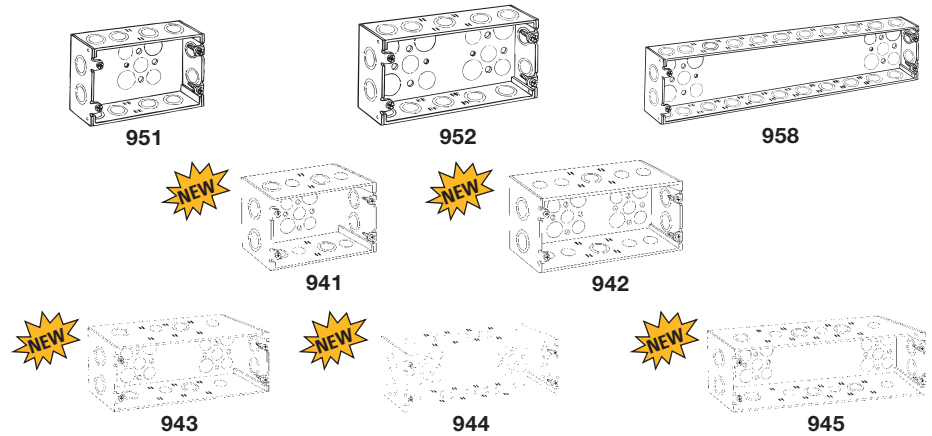

### Application

- Gang boxes are used where a number of wiring devices are to be centrally located

### Product Features

- Gang boxes save time in installation — no need to gang boxes together
- Have 1/2" and 3/4" concentric KO's for use with a wide variety of wiring methods
- Bottom KO pattern — 3-1/2" and 2-3/4"
- Accept two styles of covers — flat and 3/4" raised device cover
- Device covers also fit next smaller box, i.e. three-gang cover fits two- or three-gang box
- Use low voltage partitions #974 or #949

### ORDERING INFORMATION - DIMENSIONS

GANG BOXES - 1-5/8" & 2-1/2" DEEP - WELDED WITH CONDUIT KO'S									
CATALOG NUMBER	NO. OF GANGS	DEPTH	WIDTH	KNOCKOUTS			CU. IN.	STD. PKG.	UPC BAR CODE
				TOP & BOTTOM*	SIDES*	BACK			
951	2	1-5/8"	6-13/16"	8-conc.	4-conc.	3-1/2", 2-3/4"	47.0	5	—
952	3	1-5/8"	8-5/8"	10-conc.	4-conc.	6-1/2", 4-3/4"	60.0	5	
953	4	1-5/8"	10-7/16"	12-conc.	4-conc.	6-1/2", 4-3/4"	72.8	5	
954	5	1-5/8"	12-1/4"	14-conc.	4-conc.	6-1/2", 4-3/4"	85.8	5	—
955	6	1-5/8"	14-1/16"	16-conc.	4-conc.	6-1/2", 4-3/4"	98.5	1	—
956	7	1-5/8"	15-7/8"	18-conc.	4-conc.	6-1/2", 4-3/4"	111.5	1	—
957	8	1-5/8"	17-11/16"	20-conc.	4-conc.	6-1/2", 4-3/4"	124.5	1	—
958	9	1-5/8"	19-1/2"	22-conc.	4-conc.	6-1/2", 4-3/4"	137.3	1	—
941	2	2-1/2"	6-13/16"	4-3/4", 4-conc.	4-conc.	3-1/2", 2-3/4"	70.0	5	
942	3	2-1/2"	8-5/8"	8-3/4", 2-conc.	4-conc.	6-1/2", 4-3/4"	90.0	5	
943	4	2-1/2"	10-7/16"	4-3/4", 4-conc.	4-conc.	6-1/2", 4-3/4"	110.0	5	
944	5	2-1/2"	12-1/4"	6-3/4", 4-conc.	4-conc.	6-1/2", 4-3/4"	130.0	5	
945	6	2-1/2"	14-1/16"	6-3/4", 6-conc.	4-conc.	6-1/2", 4-3/4"	150.0	25	