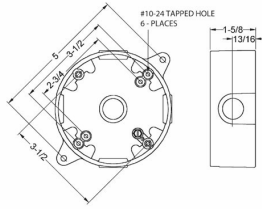

4 IN. ROUND BOX & EXTENSION

1-1/2 in. Deep - Five Threaded Outlets - 4 in. Round Splice Box
N/A

D08

Catalog #: 5372-0

APPLICATIONS

For use in branch circuit wiring in wet, damp, or dry locations
May be used as a weatherproof junction box, and may be used with BELL® round cluster covers and round lampholder combinations

CONFIGURATION

Number Of Outlets: 5

PRODUCT MEASUREMENTS

Depth: 1-1/2 in.
 Outlet Size: 3/4 in.
 Cubic Inches (cm3): 16.0 (262.2)
 Wt. Ea. (Lbs.): 0.580

PACKAGING

Package Type: Shrink
 Std. Pkg.: 16
 Product UPC-A Labeled: Yes
 Weight (Lbs. Per/C): 58.00
 Ship Carton Length (in.): 16.19
 Ship Carton Width (in.): 6.50
 Ship Carton Height (in.): 8.50
 Ctn Weight (Lbs.): 10.15
 Pallet Qty: 1440.00
 UPC Number: 050169537206
 I2of5: 50050169537201