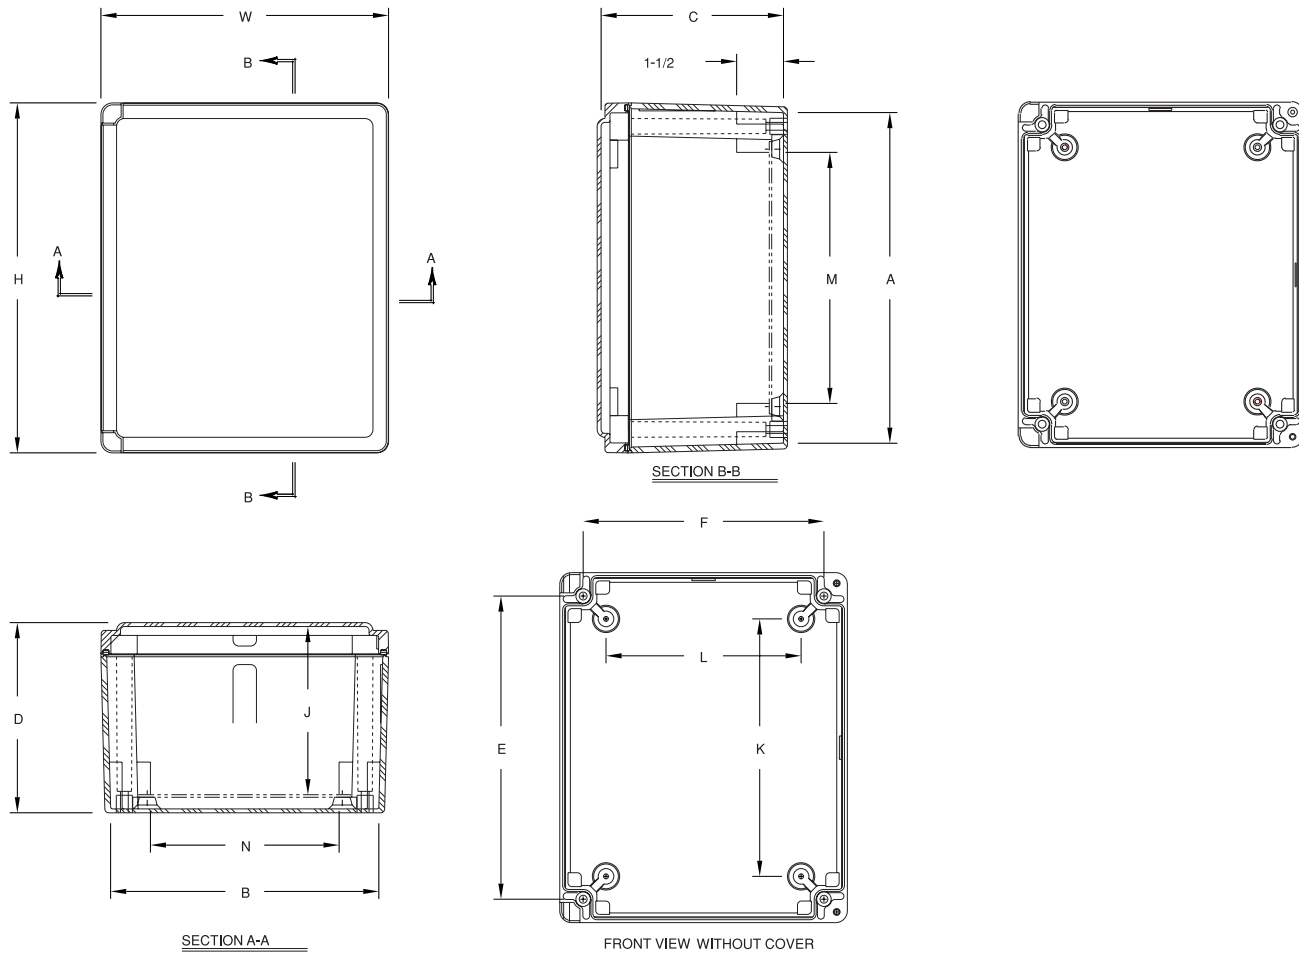

# Classic Series Technical Drawings

## Classic Series Opaque Cover Enclosures

SIZE ID NUMBER	OVERALL H X W X D	INSIDE A X B X C	MOUNTING E X F	J	K	L	M	N	SHIPPING WEIGHT	PANEL NUMBER
CL707W CL707HW CL707HL CL707HPL	7.21 x 7.21 x 5.09 (183 x 183 x 129)	6.65 x 6.65 x 4.84 (169 x 169 x 123)	5.71 x 5.71 (145 x 145)	4.39 (111)	4.25 (108)	4.25 (108)	4.04 (103)	4.04 (103)	3.5 lbs.	BP66*
CL907W CL907HW CL907HL CL907HPL	9.21 x 7.21 x 5.09 (234 x 183 x 129)	8.59 x 6.59 x 4.84 (218 x 167 x 123)	7.71 x 5.71 (196 x 145)	4.39 (111)	6.25 (159)	4.25 (108)	6.04 (154)	4.04 (103)	4.2 lbs.	BP86*
CL1109W CL1109HW CL1109HL CL1109HPL	11.21 x 9.21 x 6.09 (285 x 234 x 155)	10.59 x 8.59 x 5.84 (269 x 218 x 148)	9.71 x 7.71 (247 x 196)	5.39 (137)	8.25 (210)	6.25 (159)	8.04 (204)	6.04 (154)	5.9 lbs.	BP108*
CL1311W CL1311HW CL1311HL CL1311HLL CL1311HPL	13.21 x 11.21 x 6.59 (336 x 285 x 167)	12.59 x 10.59 x 6.34 (320 x 269 x 161)	11.71 x 9.71 (298 x 247)	5.89 (150)	10.25 (260)	8.25 (210)	10.04 (255)	8.04 (204)	7.6 lbs.	BP1210*
CL1513W CL1513HW CL1513HL CL1513HLL CL1513HPL	15.21 x 13.21 x 7.09 (386 x 336 x 180)	14.55 x 12.55 x 6.84 (370 x 319 x 174)	13.71 x 11.71 (348 x 298)	6.39 (162)	12.25 (311)	10.25 (260)	12.04 (306)	10.04 (255)	11.4 lbs.	BP1412*

Note: Hinged Short Side available; consult factory for details.  
 All measures are in inches, items in parentheses are in millimeters.  
 \*Panel ordered separately.