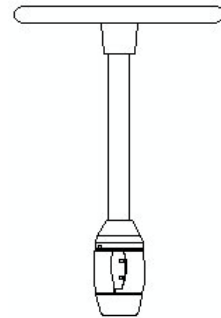

Job Name:		Item Number:	
Specifier Name:		Sales Agency:	
Specifier Contact:		Agency Contact:	
Fixture Type:		Comments:	
Quantity:		Approval:	

**Contemporary Rail Power Feed Canopy**

D: 5" H: 5 7/8"

**Description**

Contemporary power feed canopy for Ambiance Transitions rail. Ceiling mount and attach at any point along the rail. Mounts to a standard 4" junction box. Single circuit with 6 foot long 12 AWG supply wire. Six and twelve inch interconnecting stem extensions are available for extending the distance of your system from the ceiling. 20 amps max at 120V.

**Specifications**

Item Number	94844-965
Finish	Antique Brushed Nickel
Dimensions	D: 5" H: 5 7/8"
Safety Listing	ETL Listed for Dry Locations cETL Listed for Dry Locations
Warranty	1-Year Warranty

**Instruction Sheets**