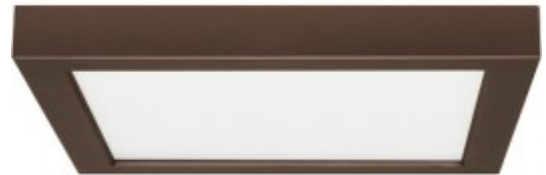

S9342

18.5W/LED/9"FLUSH/27K/SQ/BRZ
 18.5 watt; 9" Flush Mount LED Fixture; 2700K; Square Shape;
 Bronze Finish; 120 volts

Features

- Surface mount fixture
- Solid State LED lighting
- Long life
- 5 Year limited warranty
- Dimmable
- Damp location

S9342

Item Number	Product Line	UPC	Voltage	Watts	Incandescent Equivalent	Fixture Type	Base
S9342	BLINK™	045923093425	120	18.5	100W	Flush Mount	Connector

Lamp Code	Dimmable/Non-Dimmable	Finish	MOL In Inches	MOD In Inches	Initial Lumens	Average Rated Hours	Kelvin Temp
18.5W/LED/9"FLUSH/27K/SQ/BRZ	Dimmable	Bronze	1"	9.00"	1100	40000	2700