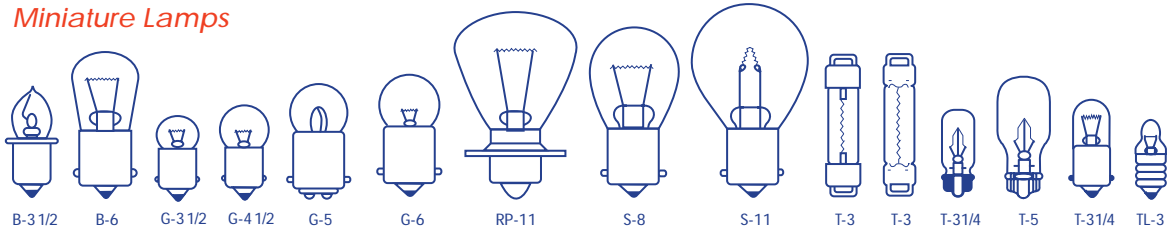

Miniature Lamps