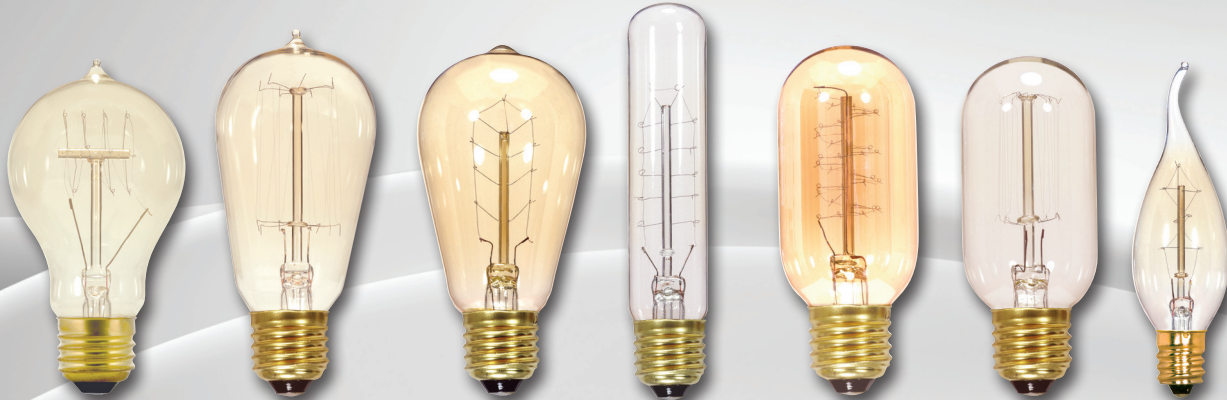

VINTAGE STYLE Incandescent

Historically Accurate Bulbs all beautifully reproduced

S2411
S2412

S2413

S2414

S2415

S2416

S2417

S2418

- Classic warm glow from clearly visible filaments
- Historic restoration quality
- Perfect for hotel, theater, restaurants & other themed venues
- Authentic reproductions display beautifully.
- Attractive full - color packaging

ITEM NUMBER	DESCRIPTION	WATTAGE	COIL DESIGN	VOLTS	BASE	FINISH	HOURS	LUMENS	CARTON
S2411	25A19/CL/120V VINTAGE	25	Quad Loop	120V	E26	Clear	3000	50	48/6
S2412	40A19/CL/120V VINTAGE	40	Quad Loop	120V	E26	Clear	3000	130	48/6
S2413	40ST19/CL/15S/120V VINTAGE	40	Cage Style	120V	E26	Clear	3000	135	48/6
S2414	40ST19/CL/9S/120V VINTAGE	40	Hairpin	120V	E26	Clear	3000	165	48/6
S2415	20T9/CL/120V VINTAGE	20	Hairpin	120V	E26	Clear	3000	20	48/6
S2416	40T14/CL/32S/120V VINTAGE	40	Spiral	120V	E26	Clear	3000	135	50/10
S2417	40T14/CL/15S/120V VINTAGE	40	Cage Style	120V	E26	Clear	3000	135	50/10
S2418	25CFC/7S/120V VINTAGE	25	Deco Carbon	120V	E12	Clear	3000	45	50/10

National Toll-Free: 1-800-43-SATCO (1-800-437-2826)

Visit Our Web Site at: www.satco.com

Also see us on

EXECUTIVE OFFICES & WAREHOUSE; NEW YORK, 110 Heartland Blvd., Brentwood, NY 11717 • 800-437-2826 • (631) 243-2022 • FAX (631) 243-2027
FLORIDA, 900 N.W. 159th Drive, Miami, FL 33169 • 800-437-2826 • (305) 624-2044 • FAX (305) 623-0286
TEXAS, 2000 Valwood Parkway, Farmers branch, TX 75234 • 800-437-2826 • (972) 247-2437 • FAX (972) 247-5408
CALIFORNIA, 31288 San Benito St., Hayward, CA 94544 • 800-437-2826 • (510) 487-4822 • FAX (510) 487-8955
WASHINGTON, 4710 116th St. S.W., Mukilteo, WA 98275 • 800-437-2826 • (425) 789-3300 • FAX (425) 789-3310
PUERTO RICO, Bldg 3, Campeche St. 23 Julio N. Matos Industrial Park • Bo Martin Gonzales Carolina, PR 00984 • (787) 757-3510 • FAX (787) 757-3540

Not responsible for typographical errors.