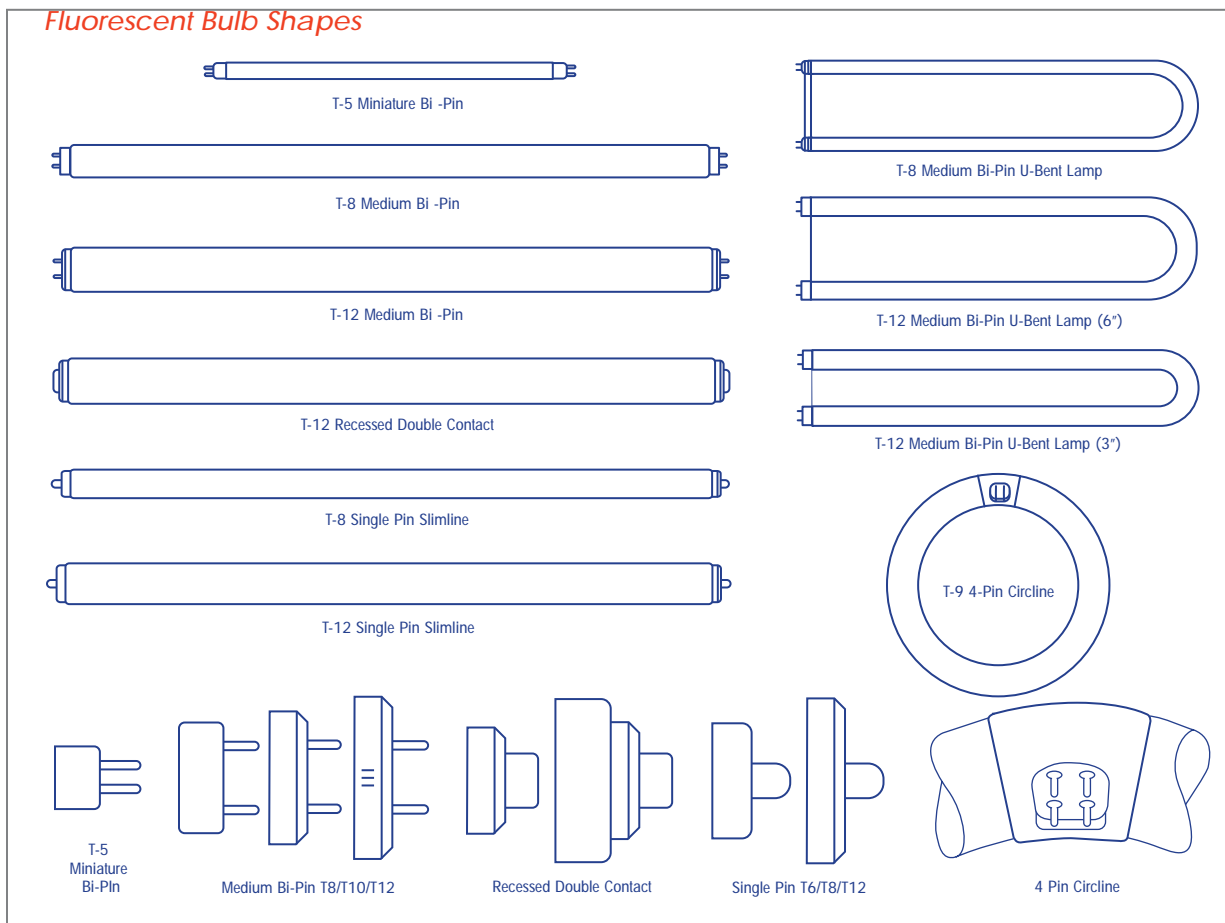

Fluorescent Bulb Shapes