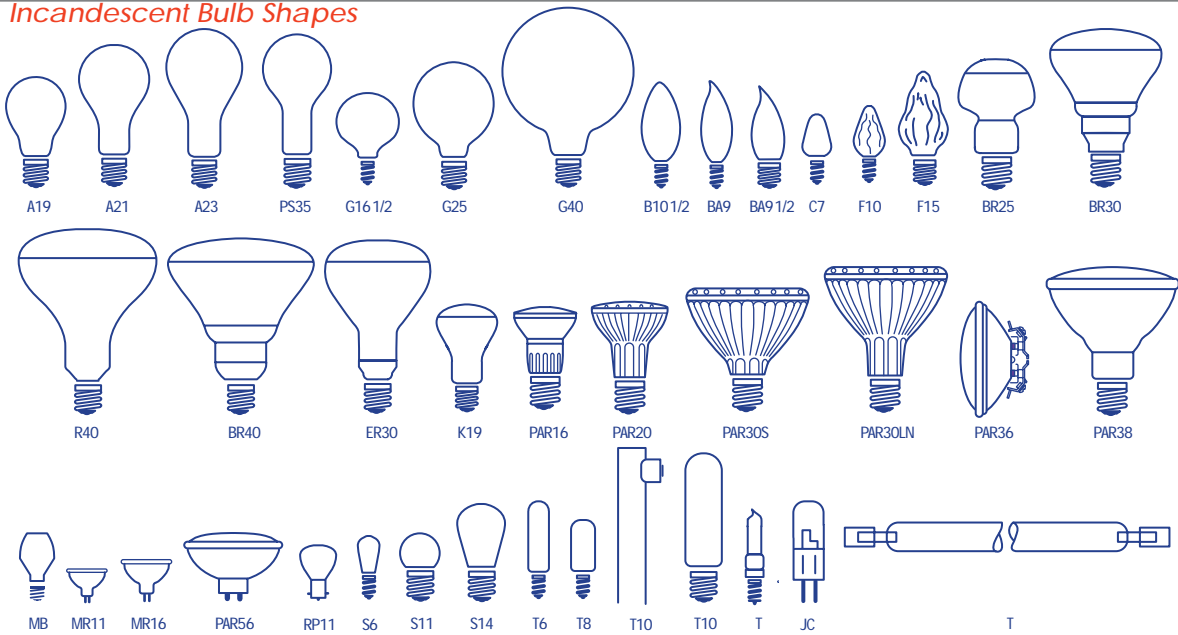

Incandescent Bulb Shapes