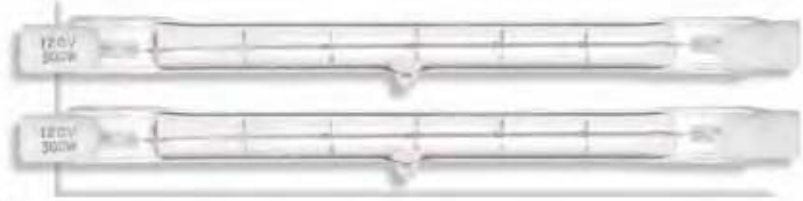

# Halogen *Double Ended* Carded Lamps

2000 Hours

all carded halogen items feature UV protection

*Promotional Packs*

78MM J-Type Short (120V) 2 Pack

- S3422 100 Watt
- S3423 150 Watt

Packing:  
2 Bulbs/Card  
12 Cards/Master