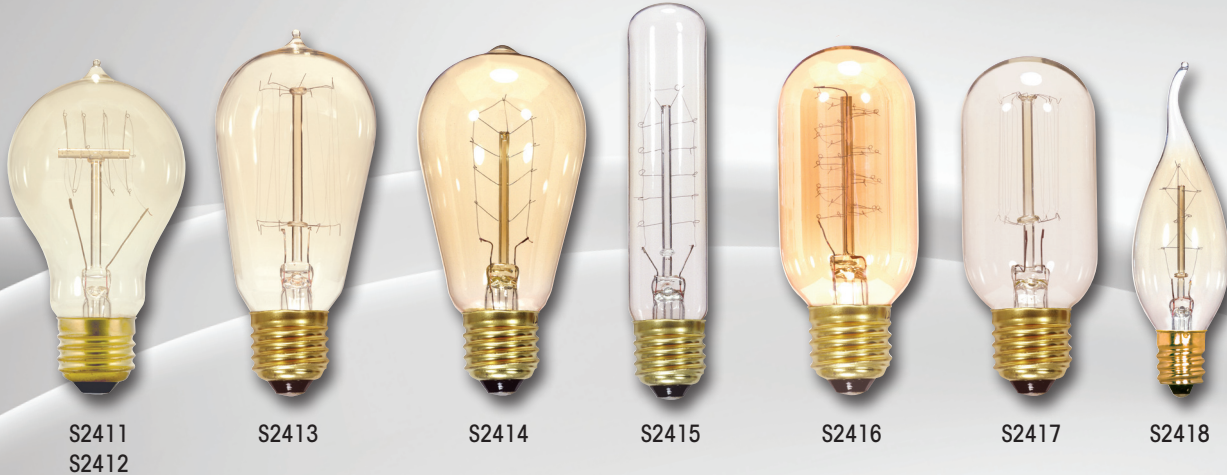

VINTAGE STYLE Incandescent

Historically Accurate Bulbs all beautifully reproduced

- Classic warm glow from clearly visible filaments
- Historic restoration quality
- Perfect for hotel, theater, restaurants & other themed venues
- Authentic reproductions display beautifully.
- Attractive full - color packaging

ITEM NUMBER	DESCRIPTION	WATTAGE	COIL DESIGN	VOLTS	BASE	FINISH	HOURS	LUMENS	CARTON	EACH	MASTER
S2411	25A19/CL/120V VINTAGE	25	Quad Loop	120V	E26	Clear	3000	50	48/6	$5.55	$4.85
S2412	40A19/CL/120V VINTAGE	40	Quad Loop	120V	E26	Clear	3000	130	48/6	$5.55	$4.85
S2413	40ST19/CL/15S/120V VINTAGE	40	Cage Style	120V	E26	Clear	3000	135	48/6	$5.65	$4.95
S2414	40ST19/CL/9S/120V VINTAGE	40	Hairpin	120V	E26	Clear	3000	165	48/6	$5.65	$4.95
S2415	20T9/CL/120V VINTAGE	20	Hairpin	120V	E26	Clear	3000	20	48/6	$5.45	$4.75
S2416	40T14/CL/32S/120V VINTAGE	40	Spiral	120V	E26	Clear	3000	135	50/10	$5.65	$4.95
S2417	40T14/CL/15S/120V VINTAGE	40	Cage Style	120V	E26	Clear	3000	135	50/10	$5.65	$4.95
S2418	25CFC/7S/120V VINTAGE	25	Deco Carbon	120V	E12	Clear	3000	45	50/10	$3.95	$3.25

National Toll-Free: 1-800-43-SATCO (1-800-437-2826)

Visit Our Web Site at: www.satco.com

Also see us on

EXECUTIVE OFFICES & WAREHOUSE; NEW YORK, 110 Heartland Blvd., Brentwood, NY 11717 • 800-437-2826 • (631) 243-2022 • FAX (631) 243-2027
FLORIDA, 900 N.W. 159th Drive, Miami, FL 33169 • 800-437-2826 • (305) 624-2044 • FAX (305) 623-0286
TEXAS, 2000 Valwood Parkway, Farmers branch, TX 75234 • 800-437-2826 • (972) 247-2437 • FAX (972) 247-5408
CALIFORNIA, 31288 San Benito St., Hayward, CA 94544 • 800-437-2826 • (510) 487-4822 • FAX (510) 487-8955
WASHINGTON, 4710 116th St. S.W., Mukilteo, WA 98275 • 800-437-2826 • (425) 789-3300 • FAX (425) 789-3310
PUERTO RICO, Bldg 3, Campeche St. 23 Julio N. Matos Industrial Park • Bo Martin Gonzales Carolina, PR 00984 • (787) 757-3510 • FAX (787) 757-3540

Not responsible for typographical errors.