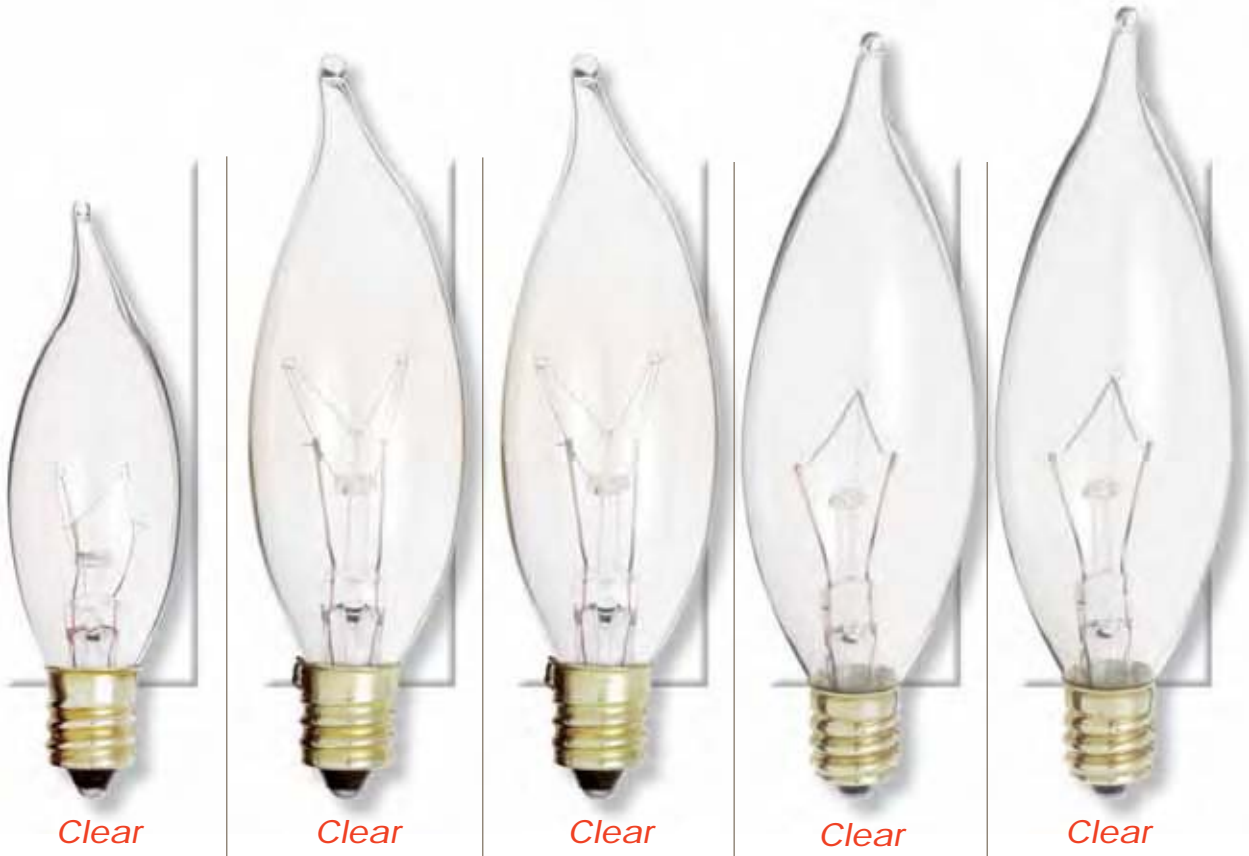

decorative incandescent lamps

**Bulbs**

120 Volt / 1500 Hours

*Candelabra Base*

**S3272** 10 Watt  
Packing: Indiv. Boxed 500/Master, 25/Inner

**S3273** 15 Watt  
Packing: Indiv. Boxed 500/Master, 25/Inner