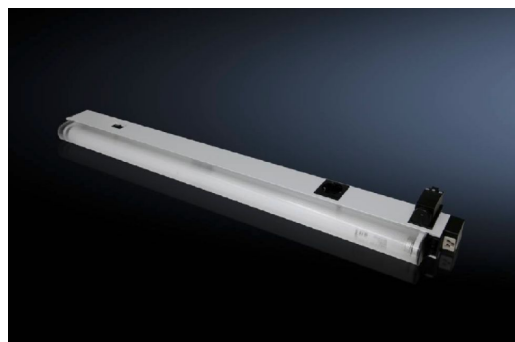

## Product description

**Version:** with door-operated switch

**Supply includes:** Courtesy light  
Light (bulb)  
Light cover  
Assembly components  
Integral door-operated switch

## Product features

**Dimensions:** Height: 117 mm (4.6 ")  
Width: 987 mm (39 ")  
Depth: 50 mm (2 ")

**Rated operating voltage:** 100 V - 240 V, 1~, 50 Hz/60 Hz

**Installation options:** TS horizontal profile from roof frames: direct  
TS, SE vertical section: with TS adapter bracket  
SE sections on front and rear of roof frame: with TS adapter bracket  
SE profiles to the side of roof frames: direct