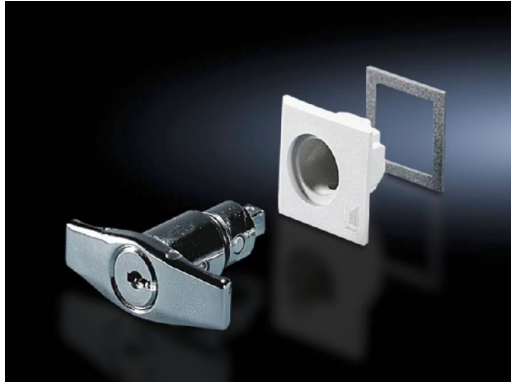

SOFTWARE & SERVICES

FRIEDHELM LOH GROUP

T Handles – SZ 2575.000

created: 24.05.2018 build on www.rittal.com/us-en

Product description

Version: B

Supply includes: Seal
with 2 keys

Product features

Suitable for: Enclosure type: EB
Enclosure type: BG with cam
Enclosure type: AE with cam
Enclosure type: Basic AE with cam
Enclosure type: Wall-mounted housing AE with cam
Enclosure type: One-piece console TP console cover
Enclosure type: TP desk unit and top piece

Lock Insert: with cylinder insert, lock no. 3524 E

Packaging unit: 1 pc(s).

Weight/packaging unit: 0.08 kg (0.2 lb.)

EAN: 4028177028272

Customs tariff number: 83024110

ETIM 6.0: EC000327

ETIM 5.0: EC000327

| | |
|------------------------------------|--|
| eCl@ss 8.0/8.1: | 27409217 |
| eCl@ss 7.0/7.1: | 27189266 |
| eCl@ss 6.0/6.1: | 27189266 |
| eCl@ss 5.1/5.1.4: | 27189220 |
| Product description (long): | SZ T handle, version B, with lock cylinder insert, Lock no. 3524 E |
| Approvals | |
| Certificates: | EAC |