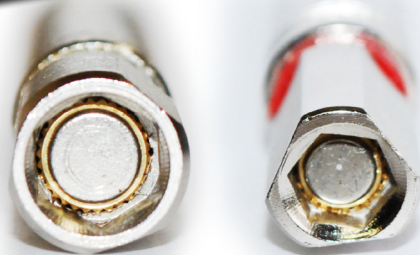

## Introducing the DOUBLE HEX BIT

Patent Pending

Part# 72564RY

1/4"

5/16"

**COLOR CODING**

**IT'S SO SIMPLE BUT IT WORKS.**

Racky Bits are easier to use and harder to lose and they make your job easier. If that's not enough, our genuine Robertson® RACKY BITS have hardened tips that fit better and last longer.

#### GENUINE ROBERTSON BITS

YELLOW	#0 Square Drive
GREEN	#1 Square Drive
RED	#2 Square Drive
BLACK	#3 Square Drive
ORANGE	#4 Square Drive

#### MAGNETIC HEX BITS

RED	1/4" Hex Drive
YELLOW	5/16" Hex Drive
BLUE	3/8" Hex Drive
BROWN	7/16" Hex Drive
BLACK	1/2" Hex Drive
Available in: 2 1/2" & 6" Hex Bits	