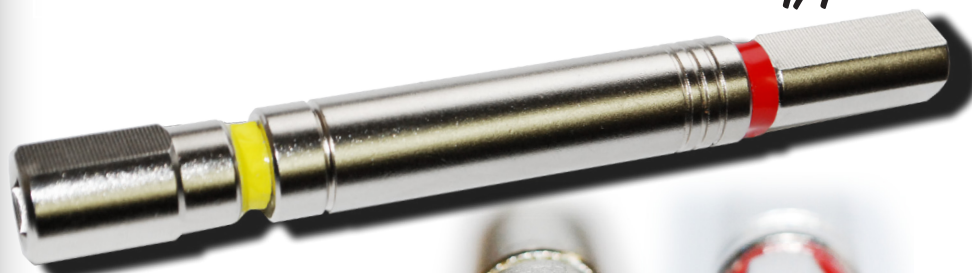

### IMPACT BITS

## Introducing the DOUBLE HEX BIT

Patent Pending

Part# 72564RY

1/4"

5/16"

**COLOR CODING**

**IT'S SO SIMPLE BUT IT WORKS.**

Racky Bits are easier to use and harder to lose and they make your job easier. If that's not enough, our genuine Robertson® RACKY BITS have hardened tips that fit better and last longer.