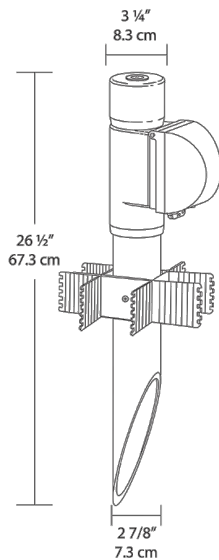

Color: Black

Weight: 3.7 lbs

Project:	Type:
Prepared By:	Date:

Technical Specifications

Listings

UL Listing:

Suitable for wet locations. Fixtures with ground wire must be used.

Construction

Materials:

Post PVC Cap ABS In-Use Cover Clear PVC MP Adapter ABS Junction Box Polycarbonate

Set Screw:

Locks cap to post and prevents rotation

Other

Buy American Act Compliance:

RAB values USA manufacturing! Upon request, RAB may be able to manufacture this product to be compliant with the Buy American Act (BAA). Please contact customer service to request a quote for the product to be made BAA compliant.

Dimensions

Features

- Clear PVC plastic turtle cover with lockable latch
- Fits all standard rectangular covers
- Durable molded ABS Post Adapter
- Close up plug included
- Knockout holes in bottom of Post Adapter for easy wiring
- Mighty Post Adapter extends post height to keep outlets about plants and snow
- Add an electrical box to your Might Post and Lawn Light combo