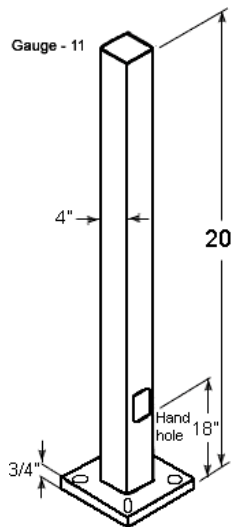

Technical Specifications (continued)

Construction

Anchor Bolt:

Galvanized anchor bolts and galvanized hardware and anchor bolt template. All bolts have a 3" hook.

Anchor Bolt Templates:

WARNING Template must be printed on 11" x 17" sheet for actual size. CHECK SCALE BEFORE USING. Templates shipped with anchor bolts and available [online](#).

Pre-Shipped Anchor Bolts:

Bolts can be pre-shipped upon request for additional freight charge

Max EPA's/Max Weights:

70MPH 10.7 ft./360 lb.
80MPH 7.0 ft./350 lb.
90MPH 4.3 ft./350 lb.
100MPH 2.5 ft./350 lb.
110MPH 1.1 ft./350 lb.
120MPH 0.1 ft./340lb

Other

Terms of Sale:

Pole Terms of Sale is available [online](#).

Buy American Act Compliance:

RAB values USA manufacturing! Upon request, RAB may be able to manufacture this product to be compliant with the Buy American Act (BAA). Please contact customer service to request a quote for the product to be made BAA compliant.

Dimensions

Features

- Designed for ground mounting
- Heavy duty TGIC polyester coating
- Reinforced hand holes with grounding lug and removable cover for easy wiring access
- Pole caps, base covers & bolts are sold separately
- Custom manufactured for each application