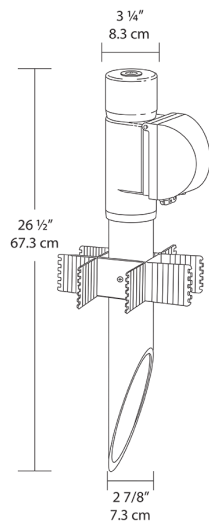

19" Mighty Post Plus with Mighty Post Adapter section and Blank cover is everything you need for a self-standing electrical outlet. Lets you install an In-Use Outlet or most other rectangular covers on a Mighty Post. Adapter made from tough ABS. Post top and blank ABS plate in matching color included.

Color: Black

Weight: 3.1 lbs

Project:	Type:
Prepared By:	Date:

Technical Specifications

Compliance

UL Listed:

Suitable for wet locations. Fixtures with ground wire must be used.

Construction

Materials:

Post PVC Cap ABS In-Use Cover Clear PVC MP Adapter ABS Junction Box Polycarbonate

Set Screw:

Locks cap to post and prevents rotation

Other

Buy American Act Compliance:

RAB values USA manufacturing! Upon request, RAB may be able to manufacture this product to be compliant with the Buy American Act (BAA). Please contact customer service to request a quote for the product to be made BAA compliant.

Dimensions**Features**

- Clear PVC plastic turtle cover with lockable latch
- Fits all standard rectangular covers
- Durable molded ABS Post Adapter
- Close up plug included
- Knockout holes in bottom of Post Adapter for easy wiring
- Mighty Post Adapter extends post height to keep outlets about plants and snow
- Add an electrical box to your Might Post and Lawn Light combo