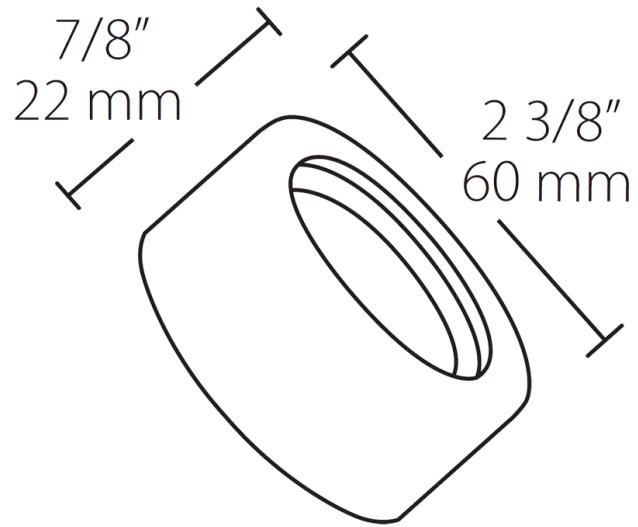

Dimensions

Features

- Microprismatic diffusion lens for smooth and even light distribution
- Precision die-cast aluminum housing
- 5-Year, No-Compromise Warranty