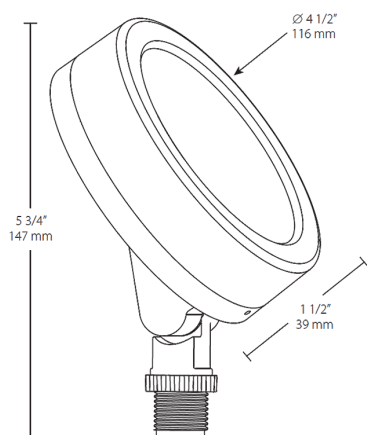

Dimensions

Features

- Equivalent to 75W halogen BR30 wide flood
- Wide 6H x 6V distribution
- Diffused lens for smooth, even light distribution
- Energy Star® certified
- Very low profile
- Adjustable knuckle
- 60,000-Hour LED lifespan