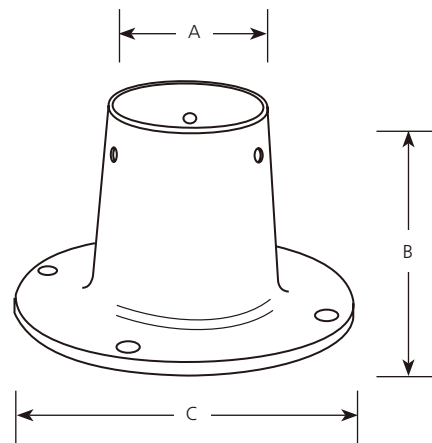

Accessories

Surface Mount
Post Top Adapter

Outdoor

Type _____
-31
P8748

Catalog No.	Finish	Dimensions (Inches)		
		A	B	C
P8748	-31	3	5	8

Specifications:

General

- Heavy duty flanged cast aluminum
- Black finish
- Powder coated finish

Note

- Internal reinforcing tube not used when P8748 is used with P5394 commercial grade post

Mounting

- Post adapter which fits 3" post
- Complete with "J" bolts and template for mounting on concrete
- Post is set inside of adapter which has an internal reinforcing tube which prevent collapse of fitter when set screw is tightened