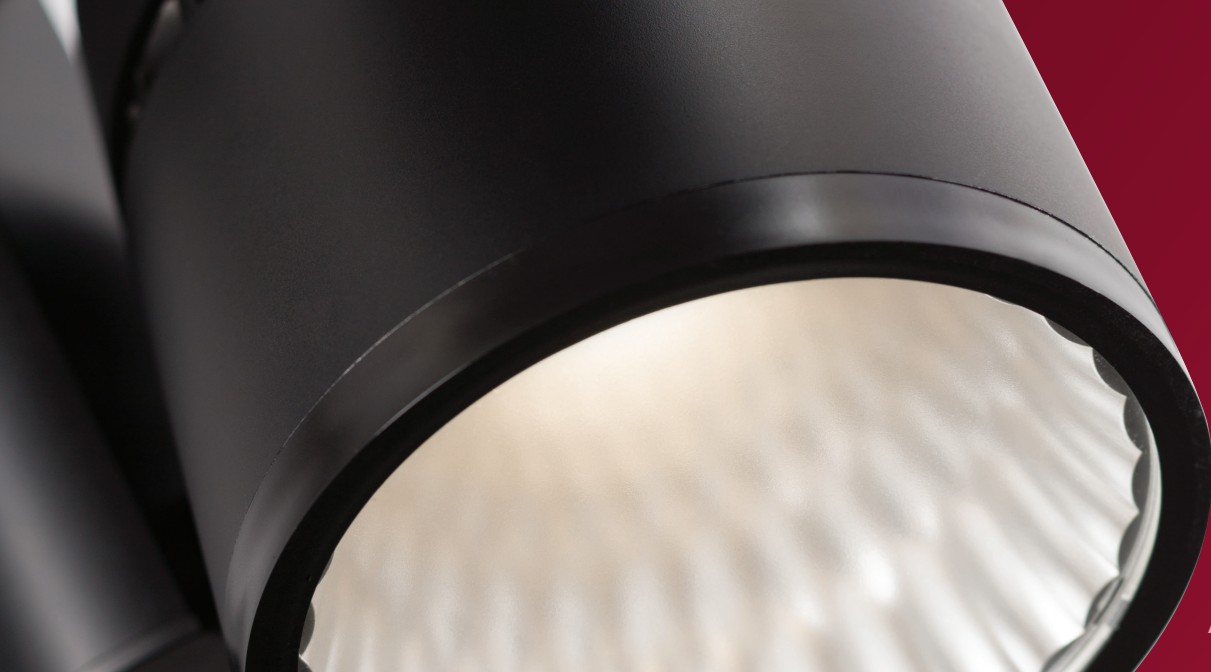

**PHILIPS
LIGHTOLIER**

Track

Alcyon LED

Vertical cylinder track heads

Actual Size

Clean **architectural** design

Specification-grade track lighting

Actual size

Alcyon LED vertical

Taking LED accent lighting to the next level.

Alcyon LED Vertical is a single-optic LED platform designed with a balance of form, function and visual comfort. Flexibility in lumen output and beam angle allows for optimal lighting designs including extremely tight accent applications. Its industry leading efficacy and candlepower levels offer customers a low energy consumption solution that provides maximum light output at minimum watts per square foot to meet the latest ASHRAE codes.