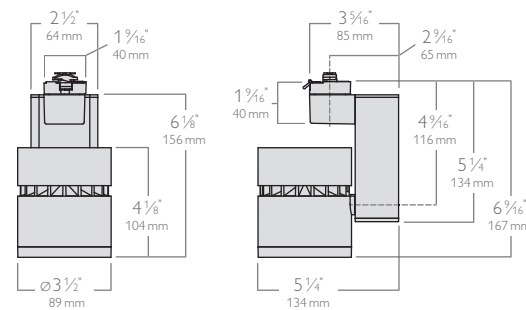

Aperture ring allows for multiple accessories.

LLAV01 & LLAV11

10W/600lm 15W/1000lm

1000lm 10° RNS (Narrow Spot) delivers more than 24,000CBCP (Center Beam Candle Power) for excellent visual punch.

LLAV20