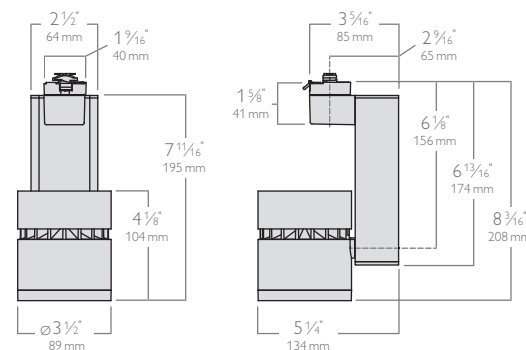

LLAV20

28W/2000lm