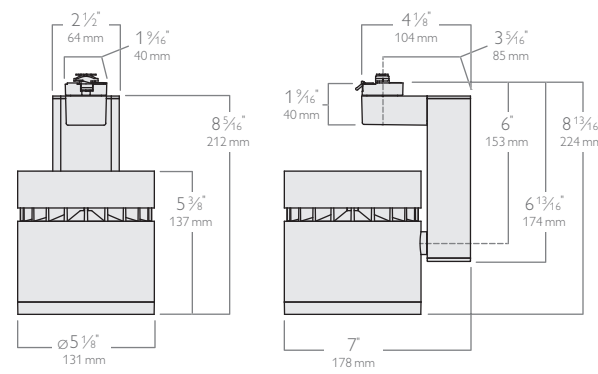

LLAV30

34W/3000lm

Features

- Efficacy: Up to 75 lm/w at 3000K
- Lumens: 600, 1000, 2000, 3000
- Correlated Color Temp. (CCT): 2700K, 3000K, 4000K
- Color Rendering Index (CRI): 80-90
- Reflectors: Narrow Spot, Spot, Narrow Flood, Flood
- Finishes: White, Black, Aluminum
- Dimming: Trailing edge (ELV)

Components

1. Fixture
2. Reflector
3. Accessory holder
4. Accessory spring
5. Diffusion filters
6. Hex cell louver
7. Snoot
8. Aperture ring

Comprised of a fixture + reflector, and a combination of optional accessories.

Fixture

example: LLAV30930BKCW

Series	Lumen	CRI/CCT	Adapter	Finish	Option
LLAV	☐	☐	☐	☐	☐
LLAV	01 10W/600lm	27 80CRI/2700K	— Lightolier	WH White	—
Alcyon LED vertical cylinders	11 15W/1000lm	30 80CRI/3000K	H Halo	AL Alum.	
	20 28W/2000lm	40 80CRI/4000K	J Juno	BK Black	
	30 34W/3000lm		P Prospec²		
		927 90CRI/2700K	— Lightolier	WH White	CW CrispWhite¹
		930 90CRI/3000K¹	H Halo	AL Alum.	
			J Juno	BK Black	
			P Prospec²		

1. CrispWhite (CW) is only available with 90CRI / 3000K CCT (930).
2. Prospec is only offered in White (WH) and Black (BK).

Reflector

example: LLAV12RF

Series	Lumens	Reflector
LLAV	☐	☐
LLAV	11 10W/600lm, 15W/1000lm, 28W/2000lm	RNS 10° Narrow Spot
Alcyon LED vertical cylinders		RS 18° Spot
		RNF 24° Narrow Flood
		RF 36° Flood
	12 34W/3000lm	RNS 11° Narrow Spot
		RS 17° Spot
		RNF 24° Narrow Flood
		RF 36° Flood

Interchangeable reflectors along with the widest range of accessories help designers customize the light output to create the perfect environment and to offer added flexibility.

Accessories¹

example: 23SNT6BK

Series	Finish
☐	☐
Accessory holders	
LLAV11AH for LLAV01, LLAV11, & LLAV20	WH White
LLAV12AH for LLAV30	AL Alum.
	BK Black
Compatible snoots	
LLA11SN for LLAV01, LLAV11, & LLAV20	WH White
23SNT6 for LLAV30	AL Alum.
	BK Black

Diffusion filters

LLAV11 for LLAV01, LLAV11, & LLAV20 series
ADF4 for LLAV30 series

Color filters

Compatible color filters/gels provided by others (not available for 2000lm fixtures).

Hex cell louvers (matte black)

LLAHCA11 for LLAV01, LLAV11, & LLAV20 series
AL4HC for LLAV30 series

Mounting

Compatible with all Monopoint, Multipoint, recessed track, suspension track, suspension stems, sloped ceiling adapters as well as Basic, Advent and Radius track systems. Ceiling and horizontal or vertical wall mounted.

Labels

cULus, I.B.E.W.
5 year warranty.
(direct ceiling and wall mount only).

Rated lifetime of 50,000hours at 70% lumen maintenance.

See specification sheets LLAV01, LLAV11, LLAV20, or LLAV30 for quick ship options, additional drawings and information.