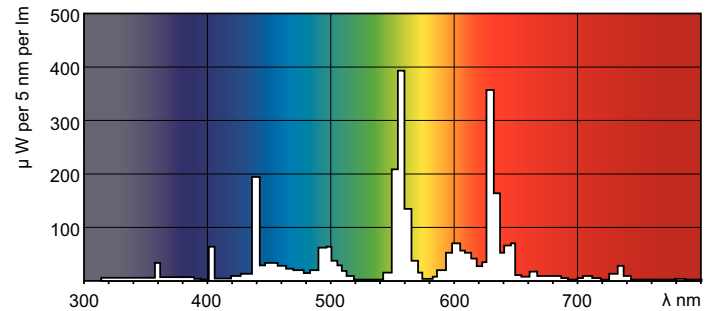

T5 High Output

F54T5/841/HO/ALTO 40PK

Philips T5 HO lamps are environmentally-responsible, ultra-slim and have extraordinary light output and longer life.

Product data

General Information	
Cap-Base	G5 [G5]
Life to 50% Failures Preheat (Nom)	30000 h
Features	HO Alto® [High Output Alto]
System Description	High Output (HO)
LSF Preheat 2000 h Rated	99 %
LSF Preheat 4000 h Rated	99 %
LSF Preheat 6000 h Rated	99 %
LSF Preheat 8000 h Rated	99 %
LSF Preheat 16000 h Rated	97 %
LSF Preheat 20000 h Rated	84 %
Light Technical	
Color Code	841 [CCT of 4100K]
Initial lumen (Nom)	5000 lm
Luminous Flux (Rated) (Nom)	4500 lm
Color Designation	Cool White (CW)
Luminous Efficacy (@ Max Lumen, Rated) (Nom)	93 lm/W
Correlated Color Temperature (Nom)	4100 K
Luminous Efficacy (rated) (Nom)	83 lm/W
Color Rendering Index (Max)	85
Color Rendering Index (Min)	80
Color Rendering Index (Nom)	82
LLMF 2000 h Rated	96 %
LLMF 4000 h Rated	95 %

LLMF 6000 h Rated	94 %
LLMF 8000 h Rated	93 %
LLMF 12000 h Rated	92 %
LLMF 16000 h Rated	91 %
LLMF 20000 h Rated	90 %
Operating and Electrical	
Power (Rated) (Nom)	54.1 W
Lamp Current (Nom)	0.455 A
Temperature	
Design Temperature (Nom)	35 °C
Controls and Dimming	
Dimmable	Yes
Mechanical and Housing	
Cap-Base Information	Green [Green Cap]
Approval and Application	
Energy Efficiency Label (EEL)	A
Mercury (Hg) Content (Nom)	1.4 mg
Product Data	
Order product name	54W/840 Min Bipin T5 HO ALTO UNP

Warnings and Safety

- Lamp contains mercury. Manage in Accord with Disposal Laws. See: www.lamprecycle.org or 1-800-555-0050

Dimensional drawing

Product	D (max)	A (max)	B (max)	B (min)	C (max)
54W/840 Min Bipin T5 HO	17 mm	1149.0 mm	1156.1 mm	1153.7 mm	1163.2 mm
ALTO UNP					

TL5 HO F54T5/841 HO Alto

Photometric data

Lightcolor /840

Lightcolor /840

T5 High Output

Lifetime

MASTER TL5 HO/ActiViva Life Expectancy 3 h cycle

MASTER TL5 HO/ActiViva Life Expectancy 12 h cycle