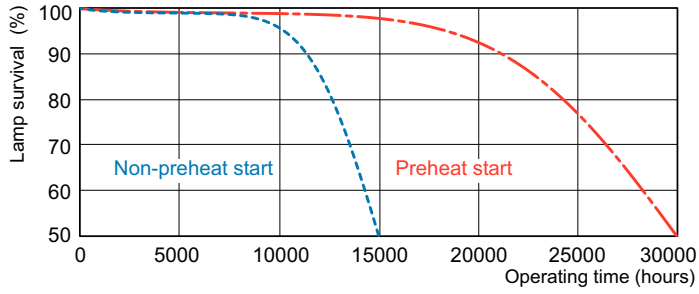

T5 High Output

F54T5/841/HO/ALTO 40PK

Philips T5 HO lamps are environmentally-responsible, ultra-slim and have extraordinary light output and longer life.

Product data

General Information	
Cap-Base	G5 [G5]
Life to 50% Failures Preheat (Nom)	30000 h
Features	HO Alto® [High Output Alto]
System Description	High Output (HO)
LSF Preheat 2000 h Rated	99 %
LSF Preheat 4000 h Rated	99 %
LSF Preheat 6000 h Rated	99 %
LSF Preheat 8000 h Rated	99 %
LSF Preheat 16000 h Rated	97 %
LSF Preheat 20000 h Rated	84 %
Light Technical	
Color Code	841 [CCT of 4100K]
Initial lumen (Nom)	5000 lm
Luminous Flux (Rated) (Nom)	4500 lm
Color Designation	Cool White (CW)
Luminous Efficacy (@ Max Lumen, Rated) (Nom)	93 lm/W
Correlated Color Temperature (Nom)	4100 K
Luminous Efficacy (rated) (Nom)	83 lm/W
Color Rendering Index (Max)	85
Color Rendering Index (Min)	80
Color Rendering Index (Nom)	82
LLMF 2000 h Rated	96 %
LLMF 4000 h Rated	95 %

TL5 HO F54T5/841 HO Alto

Photometric data

Lightcolor /840

Lightcolor /840

T5 High Output

Lifetime

MASTER TL5 HO/ActiViva Life Expectancy 3 h cycle

MASTER TL5 HO/ActiViva Life Expectancy 12 h cycle