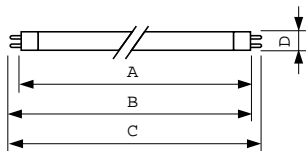

T5 High Output

EAN/UPC - Product	046677290832
Order code	290833
Numerator - Quantity Per Pack	1
Numerator - Packs per outer box	40
Material Nr. (12NC)	927993184022

Net Weight (Piece)	105.800 g
ILCOS Code	FDH-54/40/1B-L/P-G5-16/1150

Warnings and Safety

- Lamp contains mercury. Manage in Accord with Disposal Laws. See: www.lamprecycle.org or 1-800-555-0050

Dimensional drawing

Product	D (max)	A (max)	B (max)	B (min)	C (max)
54W/840 Min Bipin T5 HO	17 mm	1149.0 mm	1156.1 mm	1153.7 mm	1163.2 mm
ALTO UNP					