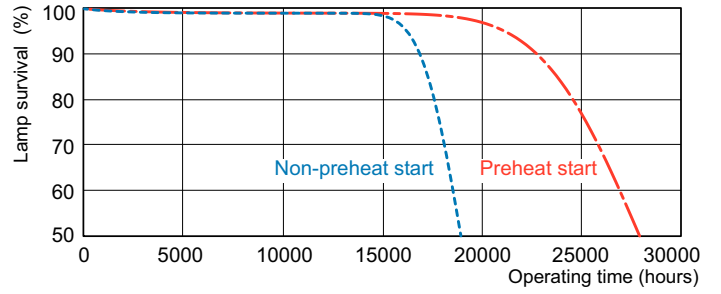

T5 High Output

F54T5/841/HO/ALTO 40PK

Philips T5 HO lamps are environmentally-responsible, ultra-slim and have extraordinary light output and longer life.

Product data

General Information	
Cap-Base	G5 [G5]
Life to 50% Failures Preheat (Nom)	30000 h
Features	HO Alto® [High Output Alto]
System Description	High Output (HO)
LSF Preheat 2000 h Rated	99 %
LSF Preheat 4000 h Rated	99 %
LSF Preheat 6000 h Rated	99 %
LSF Preheat 8000 h Rated	99 %
LSF Preheat 16000 h Rated	97 %
LSF Preheat 20000 h Rated	84 %
Light Technical	
Color Code	841 [CCT of 4100K]
Initial lumen (Nom)	5000 lm
Luminous Flux (Rated) (Nom)	4500 lm
Color Designation	Cool White (CW)
Luminous Efficacy (@ Max Lumen, Rated) (Nom)	93 lm/W
Correlated Color Temperature (Nom)	4100 K
Luminous Efficacy (rated) (Nom)	83 lm/W
Color Rendering Index (Max)	85
Color Rendering Index (Min)	80
Color Rendering Index (Nom)	82
LLMF 2000 h Rated	96 %
LLMF 4000 h Rated	95 %

TL5 HO F54T5/841 HO Alto

Photometric data

Lightcolor /840

Lightcolor /840

T5 High Output

Lifetime

MASTER TL5 HO/ActiViva Life Expectancy 3 h cycle

MASTER TL5 HO/ActiViva Life Expectancy 12 h cycle