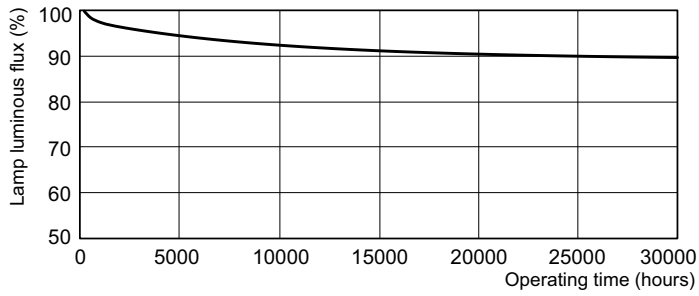

T5 High Output

F54T5/841/HO/ALTO 40PK

Philips T5 HO lamps are environmentally-responsible, ultra-slim and have extraordinary light output and longer life.

Product data

General Information	
Cap-Base	G5 [G5]
Life to 50% Failures Preheat (Nom)	30000 h
Features	HO Alto® [High Output Alto]
System Description	High Output (HO)
LSF Preheat 2000 h Rated	99 %
LSF Preheat 4000 h Rated	99 %
LSF Preheat 6000 h Rated	99 %
LSF Preheat 8000 h Rated	99 %
LSF Preheat 16000 h Rated	97 %
LSF Preheat 20000 h Rated	84 %
Light Technical	
Color Code	841 [CCT of 4100K]
Initial lumen (Nom)	5000 lm
Luminous Flux (Rated) (Nom)	4500 lm
Color Designation	Cool White (CW)
Luminous Efficacy (@ Max Lumen, Rated) (Nom)	93 lm/W
Correlated Color Temperature (Nom)	4100 K
Luminous Efficacy (rated) (Nom)	83 lm/W
Color Rendering Index (Max)	85
Color Rendering Index (Min)	80
Color Rendering Index (Nom)	82
LLMF 2000 h Rated	96 %
LLMF 4000 h Rated	95 %

Warnings and Safety

- Lamp contains mercury. Manage in Accord with Disposal Laws. See: www.lamprecycle.org or 1-800-555-0050

Dimensional drawing

Product	D (max)	A (max)	B (max)	B (min)	C (max)
54W/840 Min Bipin T5 HO	17 mm	1149.0 mm	1156.1 mm	1153.7 mm	1163.2 mm
ALTO UNP					

TL5 HO F54T5/841 HO Alto

Photometric data

Lightcolor /840

Lightcolor /840

T5 High Output

Lifetime

MASTER TL5 HO/ActiViva Life Expectancy 3 h cycle

MASTER TL5 HO/ActiViva Life Expectancy 12 h cycle