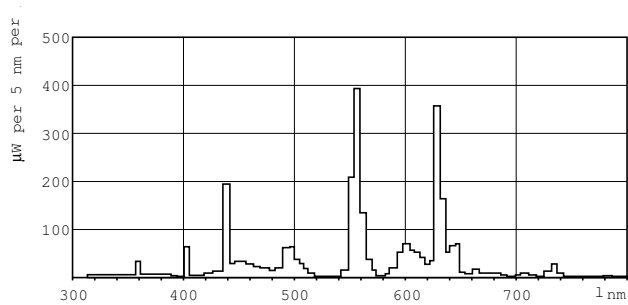

T5 High Output

F54T5/841/HO/ALTO 40PK

Philips T5 HO lamps are environmentally-responsible, ultra-slim and have extraordinary light output and longer life.

Product data

General Information	
Cap-Base	G5 [G5]
Life to 50% Failures Preheat (Nom)	30000 h
Features	HO Alto® [High Output Alto]
System Description	High Output (HO)
LSF Preheat 2000 h Rated	99 %
LSF Preheat 4000 h Rated	99 %
LSF Preheat 6000 h Rated	99 %
LSF Preheat 8000 h Rated	99 %
LSF Preheat 16000 h Rated	97 %
LSF Preheat 20000 h Rated	84 %
Light Technical	
Color Code	841 [CCT of 4100K]
Initial lumen (Nom)	5000 lm
Luminous Flux (Rated) (Nom)	4500 lm
Color Designation	Cool White (CW)
Luminous Efficacy (@ Max Lumen, Rated) (Nom)	93 lm/W
Correlated Color Temperature (Nom)	4100 K
Luminous Efficacy (rated) (Nom)	83 lm/W
Color Rendering Index (Max)	85
Color Rendering Index (Min)	80
Color Rendering Index (Nom)	82
LLMF 2000 h Rated	96 %
LLMF 4000 h Rated	95 %

LLMF 6000 h Rated	94 %
LLMF 8000 h Rated	93 %
LLMF 12000 h Rated	92 %
LLMF 16000 h Rated	91 %
LLMF 20000 h Rated	90 %
Operating and Electrical	
Power (Rated) (Nom)	54.1 W
Lamp Current (Nom)	0.455 A
Temperature	
Design Temperature (Nom)	35 °C
Controls and Dimming	
Dimmable	Yes
Mechanical and Housing	
Cap-Base Information	Green [Green Cap]
Approval and Application	
Energy Efficiency Label (EEL)	A
Mercury (Hg) Content (Nom)	1.4 mg
Product Data	
Order product name	54W/840 Min Bipin T5 HO ALTO UNP

Warnings and Safety

- Lamp contains mercury. Manage in Accord with Disposal Laws. See: www.lamprecycle.org or 1-800-555-0050

Dimensional drawing

Product	D (max)	A (max)	B (max)	B (min)	C (max)
54W/840 Min Bipin T5 HO	17 mm	1149.0 mm	1156.1 mm	1153.7 mm	1163.2 mm
ALTO UNP					

TL5 HO F54T5/841 HO Alto

Photometric data

Lightcolor /840

Lightcolor /840

T5 High Output

Lifetime

MASTER TL5 HO/ActiViva Life Expectancy 3 h cycle

MASTER TL5 HO/ActiViva Life Expectancy 12 h cycle