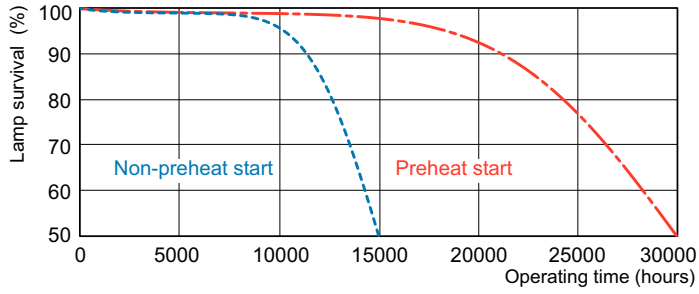

T5 High Output

F39T5/830/HO/ALTO 40PK

Philips T5 HO lamps are environmentally-responsible, ultra-slim and have extraordinary light output and longer life.

Product data

General Information		LLMF 6000 h Rated		94 %	
Cap-Base	G5 [G5]	LLMF 8000 h Rated	93 %		
Life to 50% Failures Preheat (Nom)	30000 h	LLMF 12000 h Rated	92 %		
Features	HO Alto® [High Output Alto]	LLMF 16000 h Rated	91 %		
System Description	High Output (HO)	LLMF 20000 h Rated	90 %		
LSF Preheat 2000 h Rated	99 %	Operating and Electrical			
LSF Preheat 4000 h Rated	99 %	Power (Rated) (Nom)	38.0 W		
LSF Preheat 6000 h Rated	99 %	Lamp Current (Nom)	0.325 A		
LSF Preheat 8000 h Rated	99 %	Temperature			
LSF Preheat 16000 h Rated	97 %	Design Temperature (Nom)	35 °C		
LSF Preheat 20000 h Rated	84 %	Controls and Dimming			
Light Technical		Dimmable	Yes		
Color Code	830 [CCT of 3000K]	Mechanical and Housing			
Initial lumen (Nom)	3500 lm	Cap-Base Information	Green [Green Cap]		
Luminous Flux (Rated) (Nom)	3100 lm	Approval and Application			
Color Designation	Warm White (WW)	Energy Efficiency Label (EEL)	A		
Luminous Efficacy (@ Max Lumen, Rated) (Nom)	92 lm/W	Mercury (Hg) Content (Nom)	1.4 mg		
Correlated Color Temperature (Nom)	3000 K	Product Data			
Luminous Efficacy (rated) (Nom)	82 lm/W	Order product name	39W/830 Min Bipin T5 HO ALTO UNP		
Color Rendering Index (Max)	85				
Color Rendering Index (Min)	80				
Color Rendering Index (Nom)	82				
LLMF 2000 h Rated	96 %				
LLMF 4000 h Rated	95 %				

TL5 HO F39T5/830 HO Alto

Photometric data

Lightcolor /830

Lightcolor /830

T5 High Output

Lifetime

MASTER TL5 HO/ActiViva Life Expectancy 3 h cycle

MASTER TL5 HO/ActiViva Life Expectancy 12 h cycle