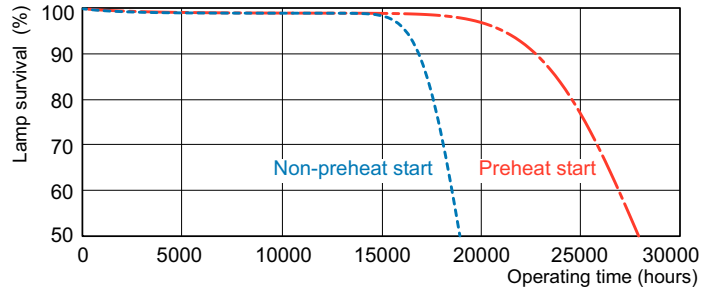

T5 High Output

F39T5/830/HO/ALTO 40PK

Philips T5 HO lamps are environmentally-responsible, ultra-slim and have extraordinary light output and longer life.

Product data

General Information		LLMF 6000 h Rated		94 %	
Cap-Base	G5 [G5]	LLMF 8000 h Rated	93 %		
Life to 50% Failures Preheat (Nom)	30000 h	LLMF 12000 h Rated	92 %		
Features	HO Alto® [High Output Alto]	LLMF 16000 h Rated	91 %		
System Description	High Output (HO)	LLMF 20000 h Rated	90 %		
LSF Preheat 2000 h Rated	99 %	Operating and Electrical			
LSF Preheat 4000 h Rated	99 %	Power (Rated) (Nom)	38.0 W		
LSF Preheat 6000 h Rated	99 %	Lamp Current (Nom)	0.325 A		
LSF Preheat 8000 h Rated	99 %	Temperature			
LSF Preheat 16000 h Rated	97 %	Design Temperature (Nom)	35 °C		
LSF Preheat 20000 h Rated	84 %	Controls and Dimming			
Light Technical		Dimmable	Yes		
Color Code	830 [CCT of 3000K]	Mechanical and Housing			
Initial lumen (Nom)	3500 lm	Cap-Base Information	Green [Green Cap]		
Luminous Flux (Rated) (Nom)	3100 lm	Approval and Application			
Color Designation	Warm White (WW)	Energy Efficiency Label (EEL)	A		
Luminous Efficacy (@ Max Lumen, Rated) (Nom)	92 lm/W	Mercury (Hg) Content (Nom)	1.4 mg		
Correlated Color Temperature (Nom)	3000 K	Product Data			
Luminous Efficacy (rated) (Nom)	82 lm/W	Order product name	39W/830 Min Bipin T5 HO ALTO UNP		
Color Rendering Index (Max)	85				
Color Rendering Index (Min)	80				
Color Rendering Index (Nom)	82				
LLMF 2000 h Rated	96 %				
LLMF 4000 h Rated	95 %				

Warnings and Safety

- Lamp contains mercury. Manage in Accord with Disposal Laws. See: www.lamprecycle.org or 1-800-555-0050

Dimensional drawing

Product	D (max)	A (max)	B (max)	B (min)	C (max)
39W/830 Min Bipin T5 HO	17 mm	849.0 mm	856.1 mm	853.7 mm	863.2 mm
ALTO UNP					

TL5 HO F39T5/830 HO Alto

Photometric data

Lightcolor /830

Lightcolor /830

T5 High Output

Lifetime

MASTER TL5 HO/ActiViva Life Expectancy 3 h cycle

MASTER TL5 HO/ActiViva Life Expectancy 12 h cycle