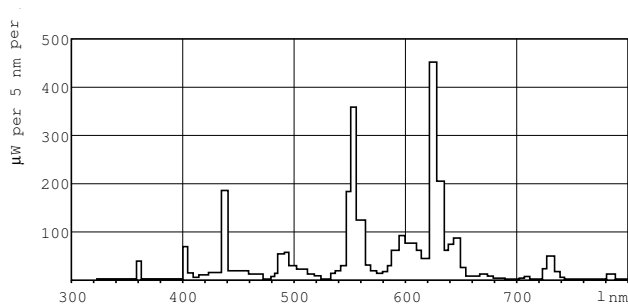

T5 High Output

F39T5/830/HO/ALTO 40PK

Philips T5 HO lamps are environmentally-responsible, ultra-slim and have extraordinary light output and longer life.

Product data

General Information		LLMF 6000 h Rated		94 %	
Cap-Base	G5 [G5]	LLMF 8000 h Rated	93 %		
Life to 50% Failures Preheat (Nom)	30000 h	LLMF 12000 h Rated	92 %		
Features	HO Alto® [High Output Alto]	LLMF 16000 h Rated	91 %		
System Description	High Output (HO)	LLMF 20000 h Rated	90 %		
LSF Preheat 2000 h Rated	99 %	Operating and Electrical			
LSF Preheat 4000 h Rated	99 %	Power (Rated) (Nom)	38.0 W		
LSF Preheat 6000 h Rated	99 %	Lamp Current (Nom)	0.325 A		
LSF Preheat 8000 h Rated	99 %	Temperature			
LSF Preheat 16000 h Rated	97 %	Design Temperature (Nom)	35 °C		
LSF Preheat 20000 h Rated	84 %	Controls and Dimming			
Light Technical		Dimmable	Yes		
Color Code	830 [CCT of 3000K]	Mechanical and Housing			
Initial lumen (Nom)	3500 lm	Cap-Base Information	Green [Green Cap]		
Luminous Flux (Rated) (Nom)	3100 lm	Approval and Application			
Color Designation	Warm White (WW)	Energy Efficiency Label (EEL)	A		
Luminous Efficacy (@ Max Lumen, Rated) (Nom)	92 lm/W	Mercury (Hg) Content (Nom)	1.4 mg		
Correlated Color Temperature (Nom)	3000 K	Product Data			
Luminous Efficacy (rated) (Nom)	82 lm/W	Order product name	39W/830 Min Bipin T5 HO ALTO UNP		
Color Rendering Index (Max)	85				
Color Rendering Index (Min)	80				
Color Rendering Index (Nom)	82				
LLMF 2000 h Rated	96 %				
LLMF 4000 h Rated	95 %				

Warnings and Safety

- Lamp contains mercury. Manage in Accord with Disposal Laws. See: www.lamprecycle.org or 1-800-555-0050

Dimensional drawing

Product	D (max)	A (max)	B (max)	B (min)	C (max)
39W/830 Min Bipin T5 HO	17 mm	849.0 mm	856.1 mm	853.7 mm	863.2 mm
ALTO UNP					

TL5 HO F39T5/830 HO Alto

Photometric data

Lightcolor /830

Lightcolor /830

T5 High Output

Lifetime

MASTER TL5 HO/ActiViva Life Expectancy 3 h cycle

MASTER TL5 HO/ActiViva Life Expectancy 12 h cycle