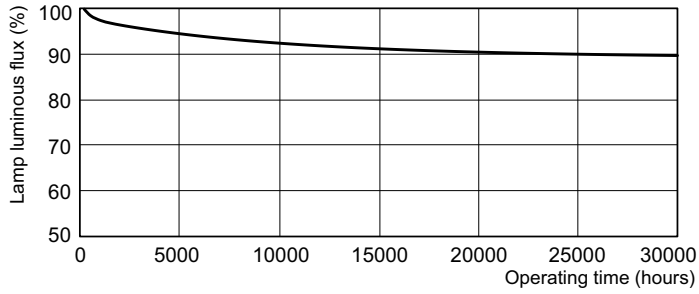

T5 High Output

F39T5/830/HO/ALTO 40PK

Philips T5 HO lamps are environmentally-responsible, ultra-slim and have extraordinary light output and longer life.

Product data

General Information		LLMF 6000 h Rated		94 %	
Cap-Base	G5 [G5]	LLMF 8000 h Rated	93 %		
Life to 50% Failures Preheat (Nom)	30000 h	LLMF 12000 h Rated	92 %		
Features	HO Alto® [High Output Alto]	LLMF 16000 h Rated	91 %		
System Description	High Output (HO)	LLMF 20000 h Rated	90 %		
LSF Preheat 2000 h Rated	99 %	Operating and Electrical			
LSF Preheat 4000 h Rated	99 %	Power (Rated) (Nom)	38.0 W		
LSF Preheat 6000 h Rated	99 %	Lamp Current (Nom)	0.325 A		
LSF Preheat 8000 h Rated	99 %	Temperature			
LSF Preheat 16000 h Rated	97 %	Design Temperature (Nom)	35 °C		
LSF Preheat 20000 h Rated	84 %	Controls and Dimming			
Light Technical		Dimmable	Yes		
Color Code	830 [CCT of 3000K]	Mechanical and Housing			
Initial lumen (Nom)	3500 lm	Cap-Base Information	Green [Green Cap]		
Luminous Flux (Rated) (Nom)	3100 lm	Approval and Application			
Color Designation	Warm White (WW)	Energy Efficiency Label (EEL)	A		
Luminous Efficacy (@ Max Lumen, Rated) (Nom)	92 lm/W	Mercury (Hg) Content (Nom)	1.4 mg		
Correlated Color Temperature (Nom)	3000 K	Product Data			
Luminous Efficacy (rated) (Nom)	82 lm/W	Order product name	39W/830 Min Bipin T5 HO ALTO UNP		
Color Rendering Index (Max)	85				
Color Rendering Index (Min)	80				
Color Rendering Index (Nom)	82				
LLMF 2000 h Rated	96 %				
LLMF 4000 h Rated	95 %				

Warnings and Safety

- Lamp contains mercury. Manage in Accord with Disposal Laws. See: www.lamprecycle.org or 1-800-555-0050

Dimensional drawing

Product	D (max)	A (max)	B (max)	B (min)	C (max)
39W/830 Min Bipin T5 HO	17 mm	849.0 mm	856.1 mm	853.7 mm	863.2 mm
ALTO UNP					

TL5 HO F39T5/830 HO Alto

Photometric data

Lightcolor /830

Lightcolor /830

T5 High Output

Lifetime

MASTER TL5 HO/ActiViva Life Expectancy 3 h cycle

MASTER TL5 HO/ActiViva Life Expectancy 12 h cycle