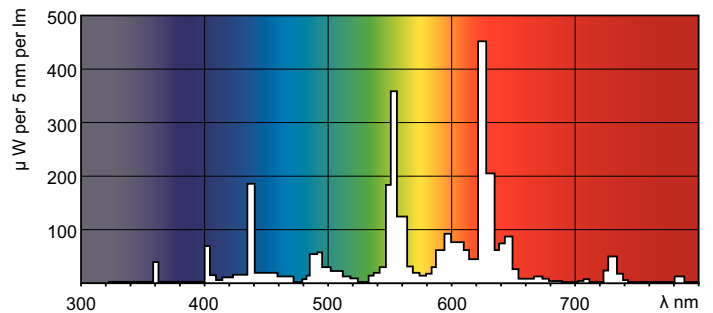

T5 High Output

F39T5/830/HO/ALTO 40PK

Philips T5 HO lamps are environmentally-responsible, ultra-slim and have extraordinary light output and longer life.

Product data

General Information		LLMF 6000 h Rated		94 %	
Cap-Base	G5 [G5]	LLMF 8000 h Rated	93 %		
Life to 50% Failures Preheat (Nom)	30000 h	LLMF 12000 h Rated	92 %		
Features	HO Alto® [High Output Alto]	LLMF 16000 h Rated	91 %		
System Description	High Output (HO)	LLMF 20000 h Rated	90 %		
LSF Preheat 2000 h Rated	99 %	Operating and Electrical			
LSF Preheat 4000 h Rated	99 %	Power (Rated) (Nom)	38.0 W		
LSF Preheat 6000 h Rated	99 %	Lamp Current (Nom)	0.325 A		
LSF Preheat 8000 h Rated	99 %	Temperature			
LSF Preheat 16000 h Rated	97 %	Design Temperature (Nom)	35 °C		
LSF Preheat 20000 h Rated	84 %	Controls and Dimming			
Light Technical		Dimmable	Yes		
Color Code	830 [CCT of 3000K]	Mechanical and Housing			
Initial lumen (Nom)	3500 lm	Cap-Base Information	Green [Green Cap]		
Luminous Flux (Rated) (Nom)	3100 lm	Approval and Application			
Color Designation	Warm White (WW)	Energy Efficiency Label (EEL)	A		
Luminous Efficacy (@ Max Lumen, Rated) (Nom)	92 lm/W	Mercury (Hg) Content (Nom)	1.4 mg		
Correlated Color Temperature (Nom)	3000 K	Product Data			
Luminous Efficacy (rated) (Nom)	82 lm/W	Order product name	39W/830 Min Bipin T5 HO ALTO UNP		
Color Rendering Index (Max)	85				
Color Rendering Index (Min)	80				
Color Rendering Index (Nom)	82				
LLMF 2000 h Rated	96 %				
LLMF 4000 h Rated	95 %				

Warnings and Safety

- Lamp contains mercury. Manage in Accord with Disposal Laws. See: www.lamprecycle.org or 1-800-555-0050

Dimensional drawing

Product	D (max)	A (max)	B (max)	B (min)	C (max)
39W/830 Min Bipin T5 HO	17 mm	849.0 mm	856.1 mm	853.7 mm	863.2 mm
ALTO UNP					

TL5 HO F39T5/830 HO Alto

Photometric data

Lightcolor /830

Lightcolor /830

T5 High Output

Lifetime

MASTER TL5 HO/ActiViva Life Expectancy 3 h cycle

MASTER TL5 HO/ActiViva Life Expectancy 12 h cycle