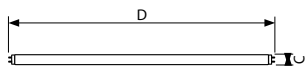

Energy Advantage T8

Dimensional drawing

Product

F32T8/ADV835/XEW/ALTO 25W 30PK

F32T8 25W/836 XEW ALTO ES