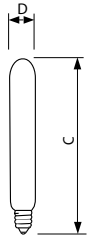

Sign

20T6-1/2/IF 120V 24PK

Philips Sign bulbs provide the perfect light for dramatic accents and display lighting that is great for hard to reach signs, indoors and out.

Product data

General Information	
Cap-Base	E17 [Intermediate Screw]
Operating Position	Universal [Universal]
Main Application	Exit Sign
Gas Filling	VACUUM
Footnote Incandescent 1	Indefinite-long life. (3)
Light Technical	
Initial lumen (Nom)	150 lm
Operating and Electrical	
Power (Rated) (Nom)	20 W
Voltage (Nom)	120 V
Mechanical and Housing	
Bulb Finish	Frosted (FR)

Cap-Base Information	Aluminium [Aluminium Cap]
Filament Shape	C-8
Product Data	
Order product name	20T6-1/2/IF 120V 24PK
EAN/UPC - Product	046677248536
Order code	248534
Numerator - Quantity Per Pack	1
Numerator - Packs per outer box	24
Material Nr. (12NC)	920603636301
Net Weight (Piece)	0.001 kg

Sign

Dimensional drawing

Product

20T6-1/2/IF 120V 24PK

20W E17 120V T6 1/2 FR