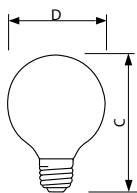

### Product data

General Information		Cap-Base Information	
Cap-Base	E26 [ Single Contact Medium Screw]	Cap-Base Information	Aluminium [ Aluminium Cap]
Operating Position	Universal [ Universal]	Filament Shape	CC6 [ Straight]
Main Application	Vanity	<b>Product Data</b>	
Gas Filling	GAS	Order product name	40G25/CL/LL 120V 12/1 TP
<b>Light Technical</b>		EAN/UPC - Product	046677167479
Initial lumen (Nom)	410 lm	Order code	167478
<b>Operating and Electrical</b>		Numerator - Quantity Per Pack	1
Power (Rated) (Nom)	40 W	Numerator - Packs per outer box	12
Voltage (Nom)	120 V	Material Nr. (12NC)	925244136345
<b>Mechanical and Housing</b>		Net Weight (Piece)	0.001 kg
Bulb Finish	Clear (CL)		

### Dimensional drawing