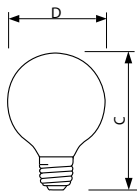

### Product data

General Information		Cap-Base Information	
Cap-Base	E26 [ Single Contact Medium Screw]	Cap-Base Information	Aluminium [ Aluminium Cap]
Operating Position	Universal [ Universal]	Filament Shape	CC6 [ Straight]
Main Application	Vanity	<b>Product Data</b>	
Gas Filling	GAS	Order product name	40G25/W/LL 120V 12/1 TP
<b>Light Technical</b>		EAN/UPC - Product	046677167462
Initial lumen (Nom)	370 lm	Order code	167460
<b>Operating and Electrical</b>		Numerator - Quantity Per Pack	1
Power (Rated) (Nom)	40 W	Numerator - Packs per outer box	12
Voltage (Nom)	120 V	Material Nr. (12NC)	925244036357
<b>Mechanical and Housing</b>		Net Weight (Piece)	0.001 kg
Bulb Finish	White (WH)		

### Dimensional drawing