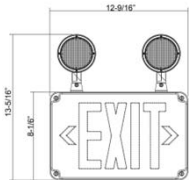

Catalog Number 73456
UPC Number 60198673456
Description LED Wet Location Combo Exit and Emergency Sign
High Output
Red Legend
120/277 Volt

Features

Flame Retardant, UV-stabilized corrosion & impact resistant Polycarbonate Housing Clear Polycarbonate Cover
Enclosure resistant to corrosive atmospheres, non-hazardous dust environment, hose-down water spray or splashing water
Universal canopy provides top, end or back mount convenience
2 Face Plates for Side or Top Installation
Universal K/O Pattern on back plate for wall mount
Engineering Grade Rubber Gasketing
Top and Side K/O's provided for conduit feed applications
EZ Snap-out chevron directional indicators
Meets UL924 for Wet Locations,
5 Year Warranty

General

Material: Polycarbonate Housing
Clear Polycarbonate Cover
Lamp Type: LED
Battery : 3.6V 1800mAH Ni-MH
Emergency Power: 180 Minutes for 2 Heads(Base Unit)

Dimension Information

Length: 12-9/16"
Height: 13-5/16"
Depth: 2-1/2"