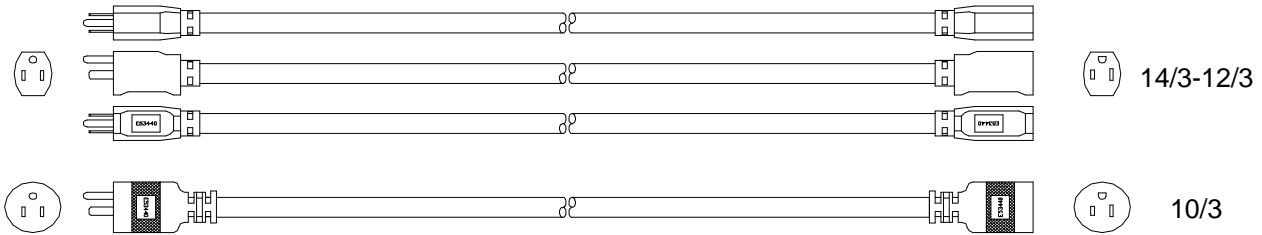

CATALOG NUMBER: See table below
DESCRIPTION: Extension cord with power indicator light in the cord connector
APPROVALS: UL Listed and CSA Certified or CUL Listed Outdoor Use Cord Set

CONSTRUCTION PARAMETERS:

Cable type: SJTW, see table below for gauge
 Cable jacket material: PVC, see table below for color
 Cord rating: Hard Usage per the National Electrical Code
 Cable legend type: Indent print

Note: Plug style may vary

Attachment plug configuration: NEMA 5-15P
 Cord connector configuration: NEMA 5-15R
 Plug and connector material: Clear PVC, with neon power indicator lamp in the connector

ELECTRICAL AND ENVIRONMENTAL PROPERTIES:

Cable temperature rating: -40 to +60 °C
 Nominal operating voltage: 125 VAC
 Maximum operating current: See table below

Catalog no.	Gauge	Color	Length	Current rating	Case qty	UPC
24878804	14/3	Red	25 ft	15A	12	0 29892 26460 4
24888804		Red	50 ft		6	0 29892 26460 4
24898804		Red	100 ft	13A	6	0 29892 26462 8
25878802	12/3	Yellow	25 ft	15A	12	0 29892 82587 4
25880002		Yellow	50 ft		6	0 29892 11504 3
25890002		Yellow	100 ft		4	0 29892 82589 8
26878802	10/3	Yellow	25 ft	15A	6	0 29892 33755 1
26888802		Yellow	50 ft		4	0 29892 02688 2
26898802		Yellow	100 ft		3	0 29892 02689 9