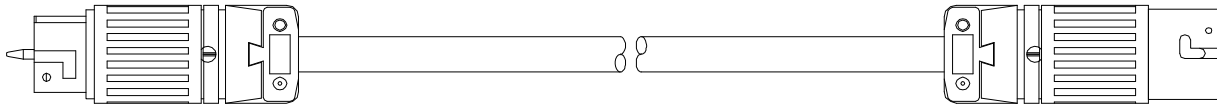

**CATALOG NUMBER:** See table below  
**DESCRIPTION:** 6/3 & 8/1 SEOW, 125/250V 50A outdoor use cord set with "California Standard" twist-to-lock plug and cord connector

**CONSTRUCTION PARAMETERS:**

Conductors: (3) 6 AWG, 96/26 bunched bare copper  
 (1) 8 AWG, 96/28 bunched bare copper  
 Jacket material: TPE, black  
 Overall cable O.D. (nom): 0.868"

CS6364C

CS6365C

Plug and connector manufacturer: Hubbell Wiring Device  
 Plug and connector configuration: 50A 125/250V 3 pole 4 wire grounding, non-NEMA "California Standard"  
 Plug and connector materials: Thermoplastic polyester interior with nylon cover  
 Neoprene cord gasket  
 Stainless steel plug shroud

**PROPERTIES:**

Temperature rating of cable: -40 to +90 deg C  
 Electrical ratings: 125/250 VAC, 50A

Catalog number	Length	Case qty	UPC
19380008	50 ft	1	0 29892 01938 9
19390008	100 ft	1	0 29892 01939 6