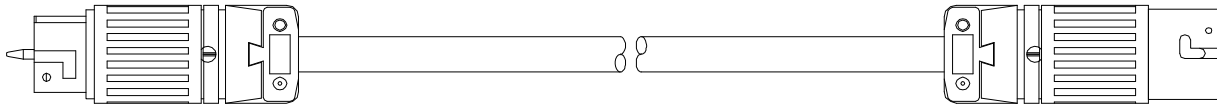

CATALOG NUMBER: See table below
DESCRIPTION: 6/3 & 8/1 SEOW, 125/250V 50A outdoor use cord set with "California Standard" twist-to-lock plug and cord connector

CONSTRUCTION PARAMETERS:

Conductors: (3) 6 AWG, 96/26 bunched bare copper
 (1) 8 AWG, 96/28 bunched bare copper
 Jacket material: TPE, black
 Overall cable O.D. (nom): 0.868"

CS6364C

CS6365C

Plug and connector manufacturer: Hubbell Wiring Device
 Plug and connector configuration: 50A 125/250V 3 pole 4 wire grounding, non-NEMA "California Standard"
 Plug and connector materials: Thermoplastic polyester interior with nylon cover
 Neoprene cord gasket
 Stainless steel plug shroud

PROPERTIES:

Temperature rating of cable: -40 to +90 deg C
 Electrical ratings: 125/250 VAC, 50A

Catalog number	Length	Case qty	UPC
19380008	50 ft	1	0 29892 01938 9
19390008	100 ft	1	0 29892 01939 6

The information presented here is, to the best of our knowledge, true and accurate. However, since conditions of use are beyond our control, all recommendations or suggestions are presented without guarantee or responsibility on our part.