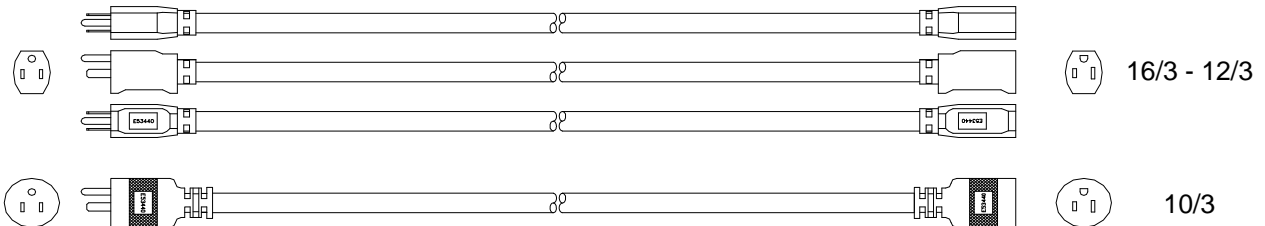

**CATALOG NUMBER:** See table below  
**DESCRIPTION:** POLAR/SOLAR® extension cord with power indicator light in the cord connector  
**APPROVALS:** UL Listed and CSA Certified (16-12 ga) Outdoor Use Cord Set

**CONSTRUCTION PARAMETERS:**

Cable type: SJEOOW, see table below for gauge  
 Cable jacket material: TPE, yellow  
 Cord rating: Hard Usage per the National Electrical Code  
 Cable legend type: Indent print

Attachment plug configuration: NEMA 5-15P  
 Cord connector configuration: NEMA 5-15R  
 Plug and connector material: Clear PVC, with neon power indicator lamp in the connector

**ELECTRICAL AND ENVIRONMENTAL PROPERTIES:**

Cable temperature rating: -50 to +105 °C  
 Nominal operating voltage: 125 VAC  
 Maximum operating current: See table below

Catalog no.	Gauge	Length	Current rating	Case qty	UPC
12870002	16/3	25 ft	13A	12	0 29892 01287 8
12880002		50 ft		12	0 29892 01288 5
12890002		100 ft	10A	6	0 29892 01289 2
14840002	14/3	10 ft	15A	24	0 29892 01484 1
14870002		25 ft		12	0 29892 01487 2
14880002		50 ft		6	0 29892 01488 9
14890002		100 ft		13A	6
16870002	12/3	25 ft	15A	12	0 29892 01687 6
16880002		50 ft		6	0 29892 01688 3
16890002		100 ft		4	0 29892 01689 0
17870002	10/3	25 ft		6	0 29892 01787 3
17880002		50 ft		4	0 29892 01788 0
17890002		100 ft		3	0 29892 01789 7