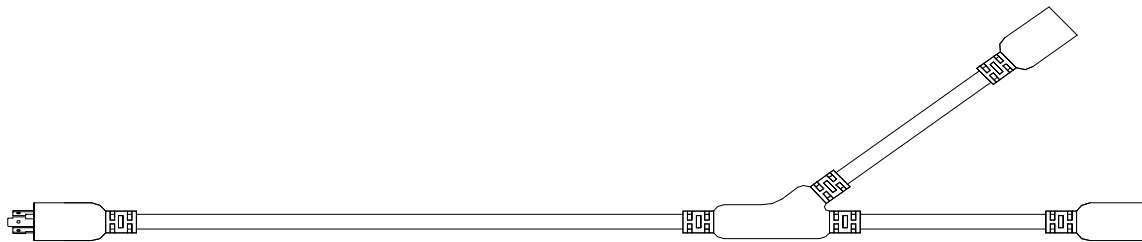

**CATALOG NUMBER:** See table below  
**DESCRIPTION:** 30A twist-to-lock outdoor use "Y"-adapter cord set

### CONSTRUCTION PARAMETERS:

Cable type: 10/3 STOW  
Jacket material: PVC, yellow  
Cable rating: Extra Hard Usage per the National Electrical Code  
Cable temperature rating: -40 to +60 °C

*Note: Plug and connector style may vary*

Cord set length: 3 ft total, 2 ft from plug to "Y"  
Attachment plug configuration: NEMA L5-30P  
Cord connector configuration: See table below  
Plug and "Y" material: PVC, black  
Cord connector material: PVC, clear with power indicator lights

### ELECTRICAL PROPERTIES:

Nominal operating voltage: 125 VAC  
Maximum operating current: 20 A per connector, 30A total  
Maximum operating wattage: 2500 W per connector, 3750 W total

Catalog number	Connector config	Case qty	UPC
19148802	(2) NEMA L5-20R	4	0 29892 33519 9
19158802	(2) NEMA 5-20R	4	0 29892 33520 5