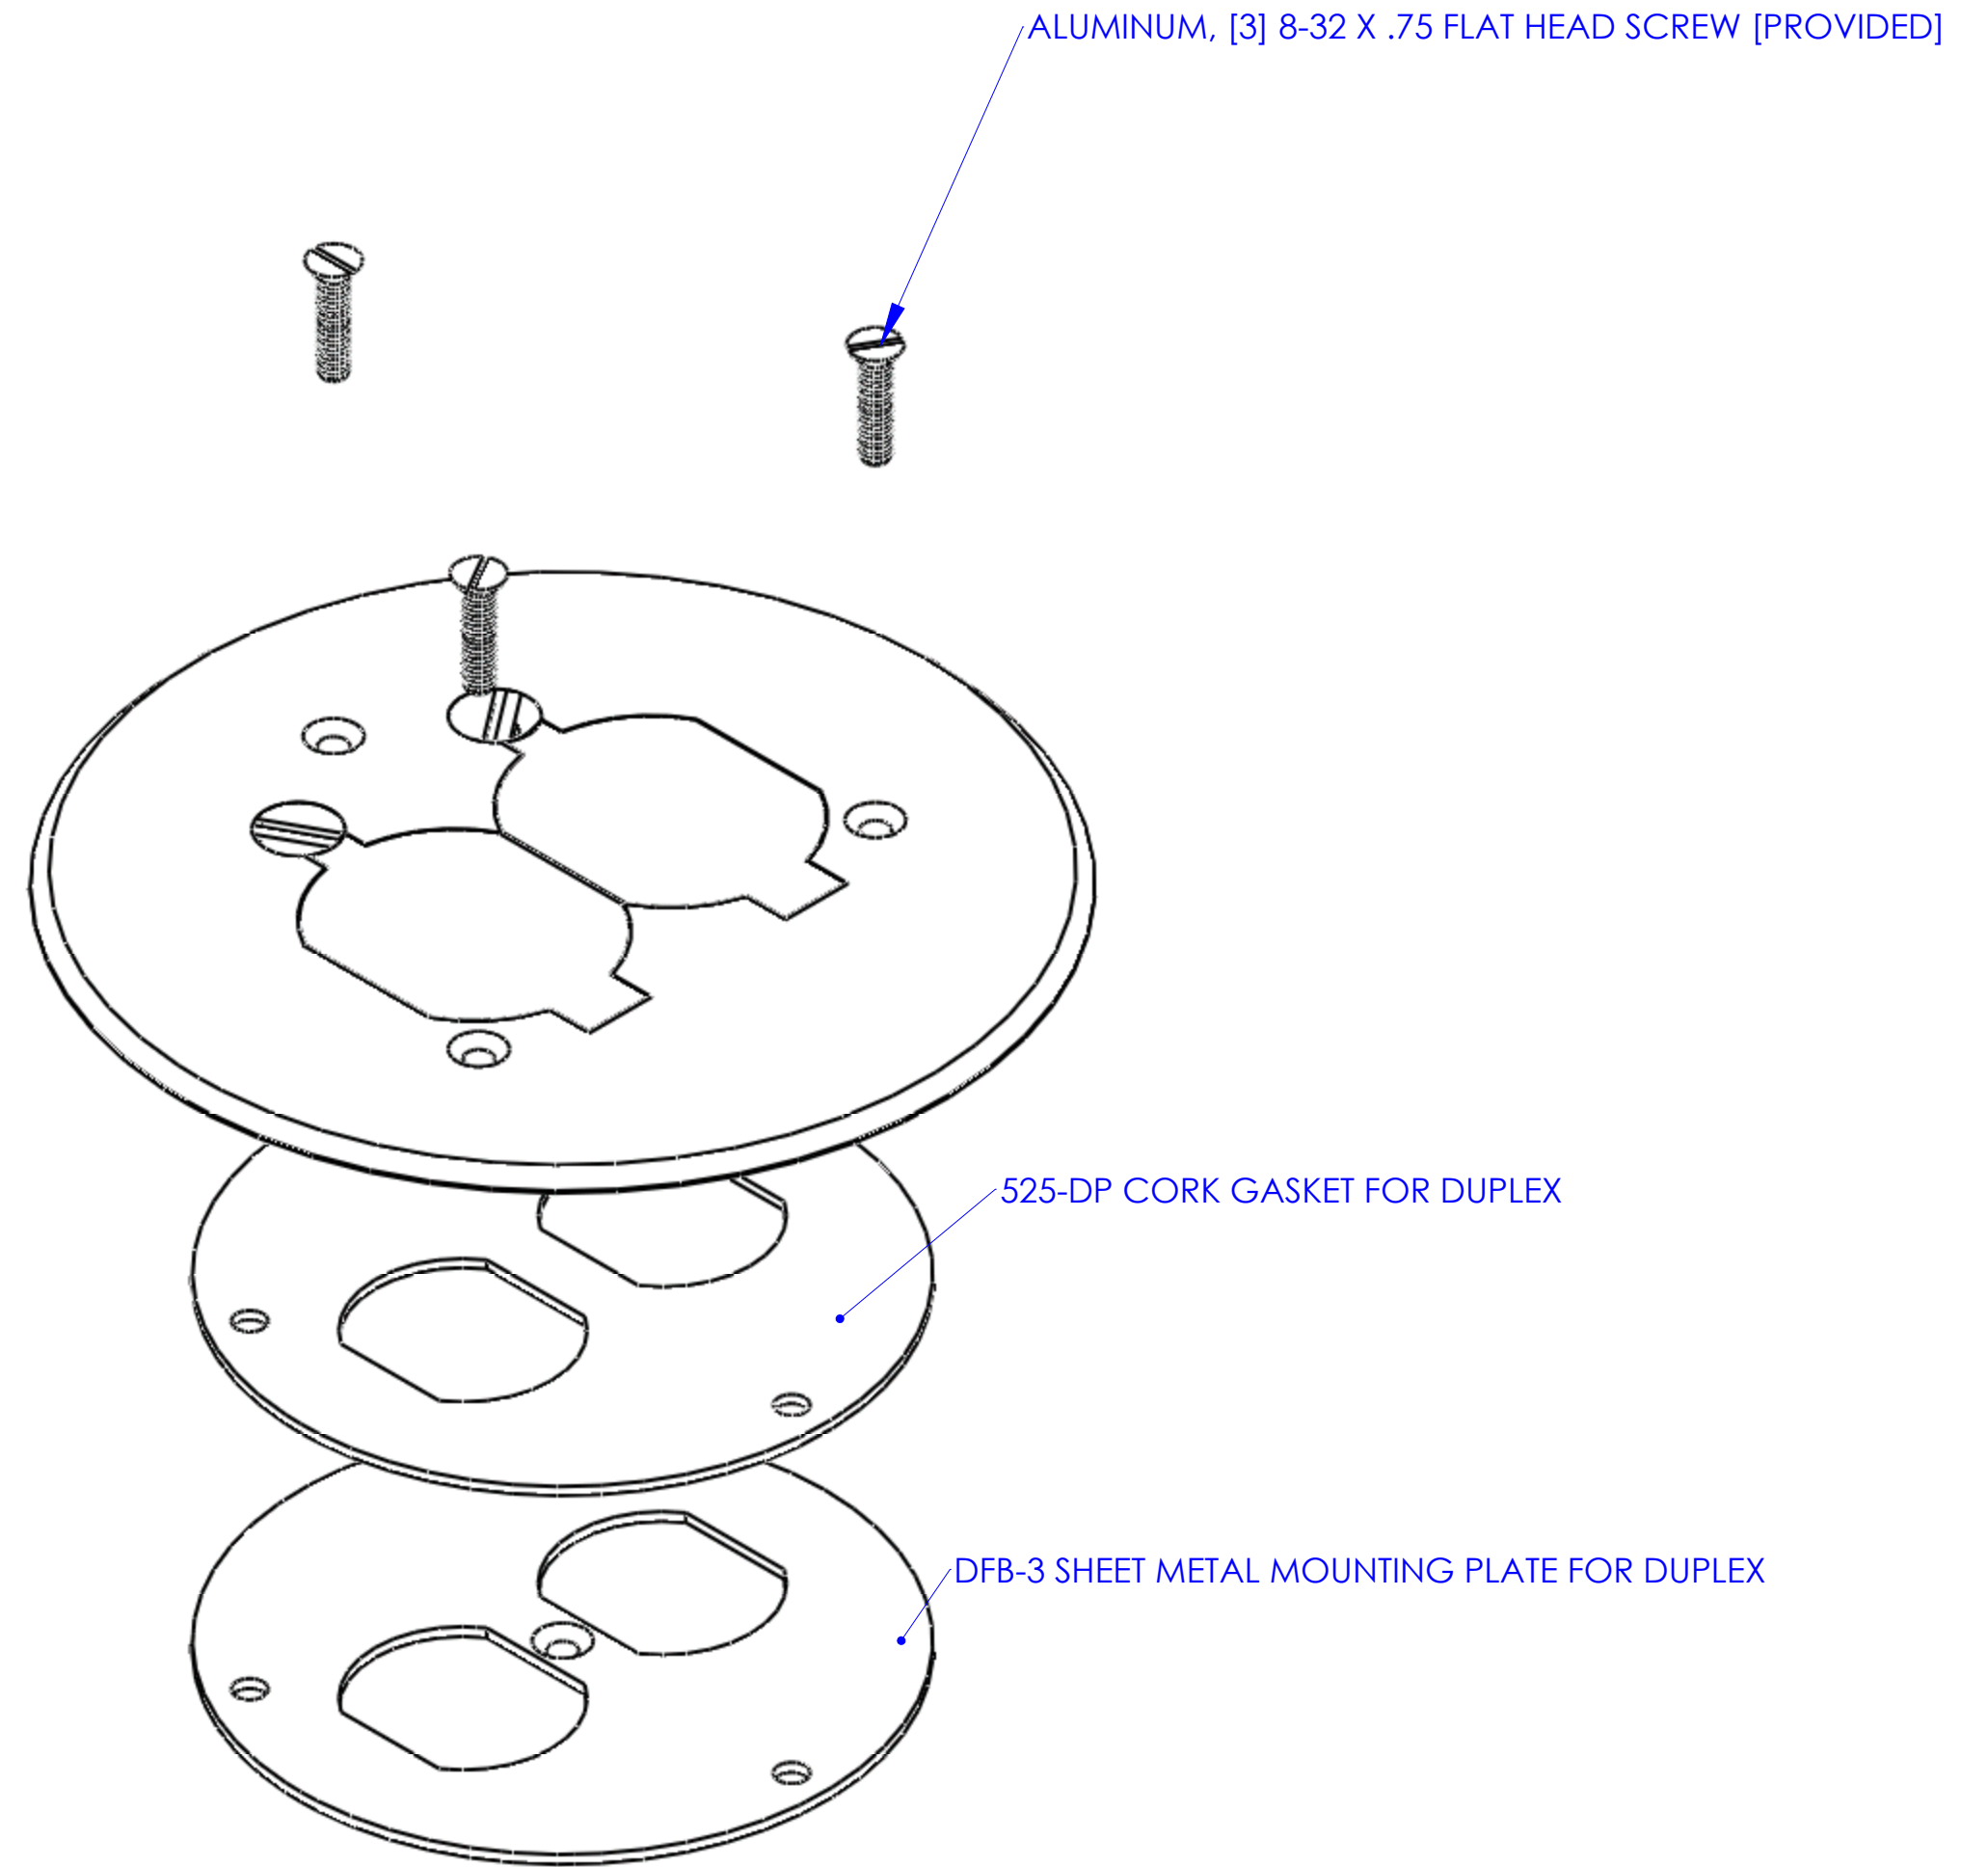

DESCRIPTION:  
ALUMINUM, 5 3/4 SEAMLESS FLANGED COVER WITH DUAL FLIP  
LID AND DUPLEX MOUNT

**LEW ELECTRIC  
FITTINGS COMPANY**  
SERVING THE ELCTRICAL INDUSTRY SINCE 1901  
1801 W. St. Charles Rd. Maywood, IL 60153  
PHONE: 708-345-2075

UNLESS OTHERWISE SPECIFIED:		NAME	DATE	TITLE: <b>TCP-2-LR-A</b>
DIMENSIONS ARE IN INCHES		DRAWN	P.J.G.	
TOLERANCES:				
FRACTIONAL ±				
ANGULAR: MATCH ± BEND ±				
TWO PLACE DECIMAL ±				
THREE PLACE DECIMAL ±				
INTERPRET GEOMETRIC TOLERANCING PER:		COMMENTS:		
MATERIAL				
FINISH				
DO NOT SCALE DRAWING		SIZE	DWG. NO.	REV
		<b>C</b>	100122	<b>A</b>
		WEIGHT:	SHEET 2 OF 13	