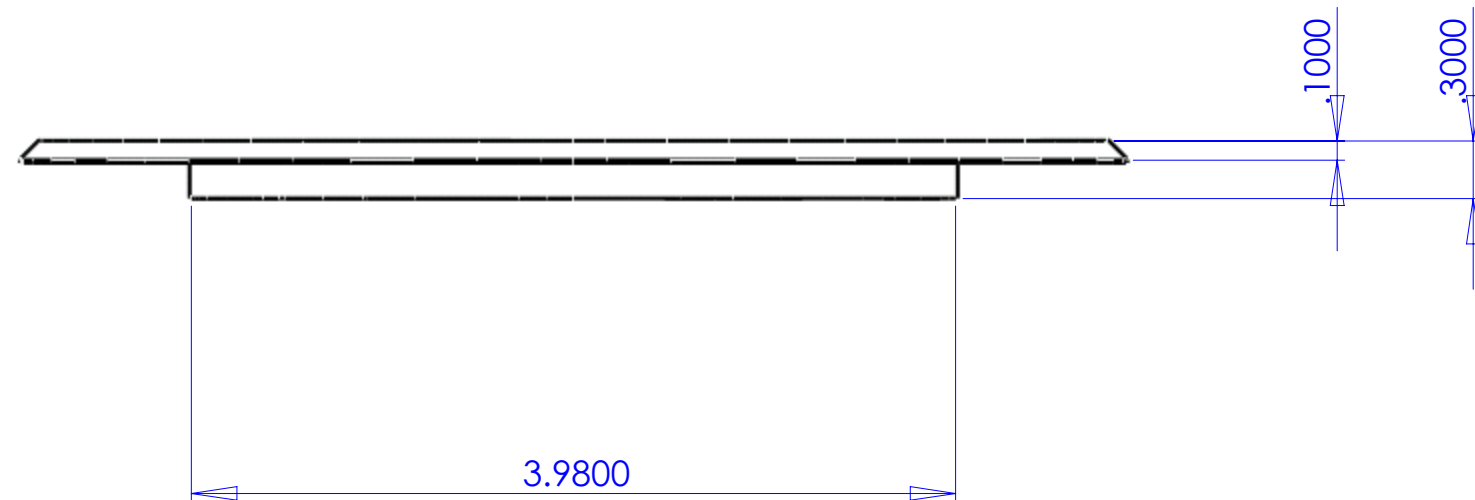

DESCRIPTION:  
ALUMINUM, 5 3/4 SEAMLESS FLANGED COVER WITH DUAL FLIP  
LID AND DUPLEX MOUNT

**LEW ELECTRIC  
FITTINGS COMPANY**  
SERVING THE ELCTRICAL INDUSTRY SINCE 1901  
1801 W. St. Charles Rd. Maywood, IL 60153  
PHONE: 708-345-2075

UNLESS OTHERWISE SPECIFIED:		NAME	DATE	TITLE: <b>TCP-2-LR-A</b>
DIMENSIONS ARE IN INCHES		DRAWN	P.J.G.	
TOLERANCES:				
FRACTIONAL ±				
ANGULAR: MATCH ± BEND ±				
TWO PLACE DECIMAL ±				
THREE PLACE DECIMAL ±				
INTERPRET GEOMETRIC TOLERANCING PER:		COMMENTS:		
MATERIAL				
FINISH				
DO NOT SCALE DRAWING		SIZE	DWG. NO.	REV
		<b>C</b>	100122	<b>A</b>
		WEIGHT:	SHEET 2 OF 13	