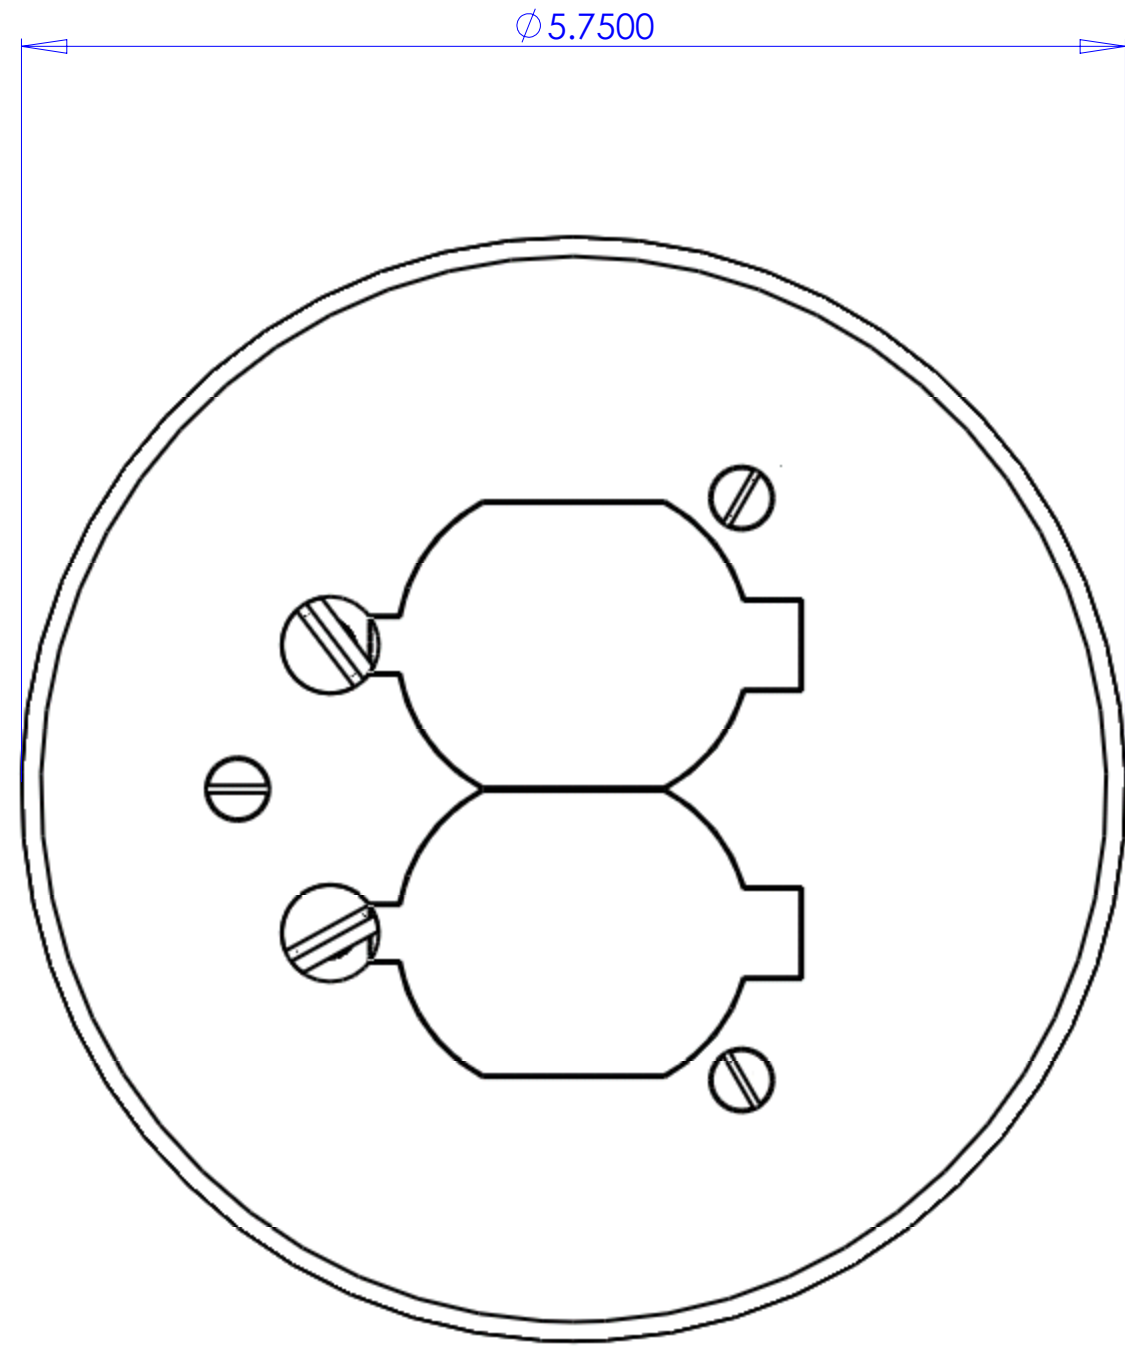

DESCRIPTION:  
ALUMINUM, 5 3/4 SEAMLESS FLANGED COVER WITH DUAL FLIP  
LID AND DUPLEX MOUNT

**LEW ELECTRIC  
FITTINGS COMPANY**  
SERVING THE ELCTRICAL INDUSTRY SINCE 1901  
1801 W. St. Charles Rd. Maywood, IL 60153  
PHONE: 708-345-2075

UNLESS OTHERWISE SPECIFIED:		NAME	DATE	TITLE: <b>TCP-2-LR-A</b>
DIMENSIONS ARE IN INCHES		DRAWN	P.J.G.	
TOLERANCES:				
FRACTIONAL ±				
ANGULAR: MATCH ± BEND ±				
TWO PLACE DECIMAL ±				
THREE PLACE DECIMAL ±				
INTERPRET GEOMETRIC TOLERANCING PER:		COMMENTS:		
MATERIAL				
FINISH				
DO NOT SCALE DRAWING		SIZE	DWG. NO.	REV
		<b>C</b>	100122	<b>A</b>
		WEIGHT:	SHEET 2 OF 13	