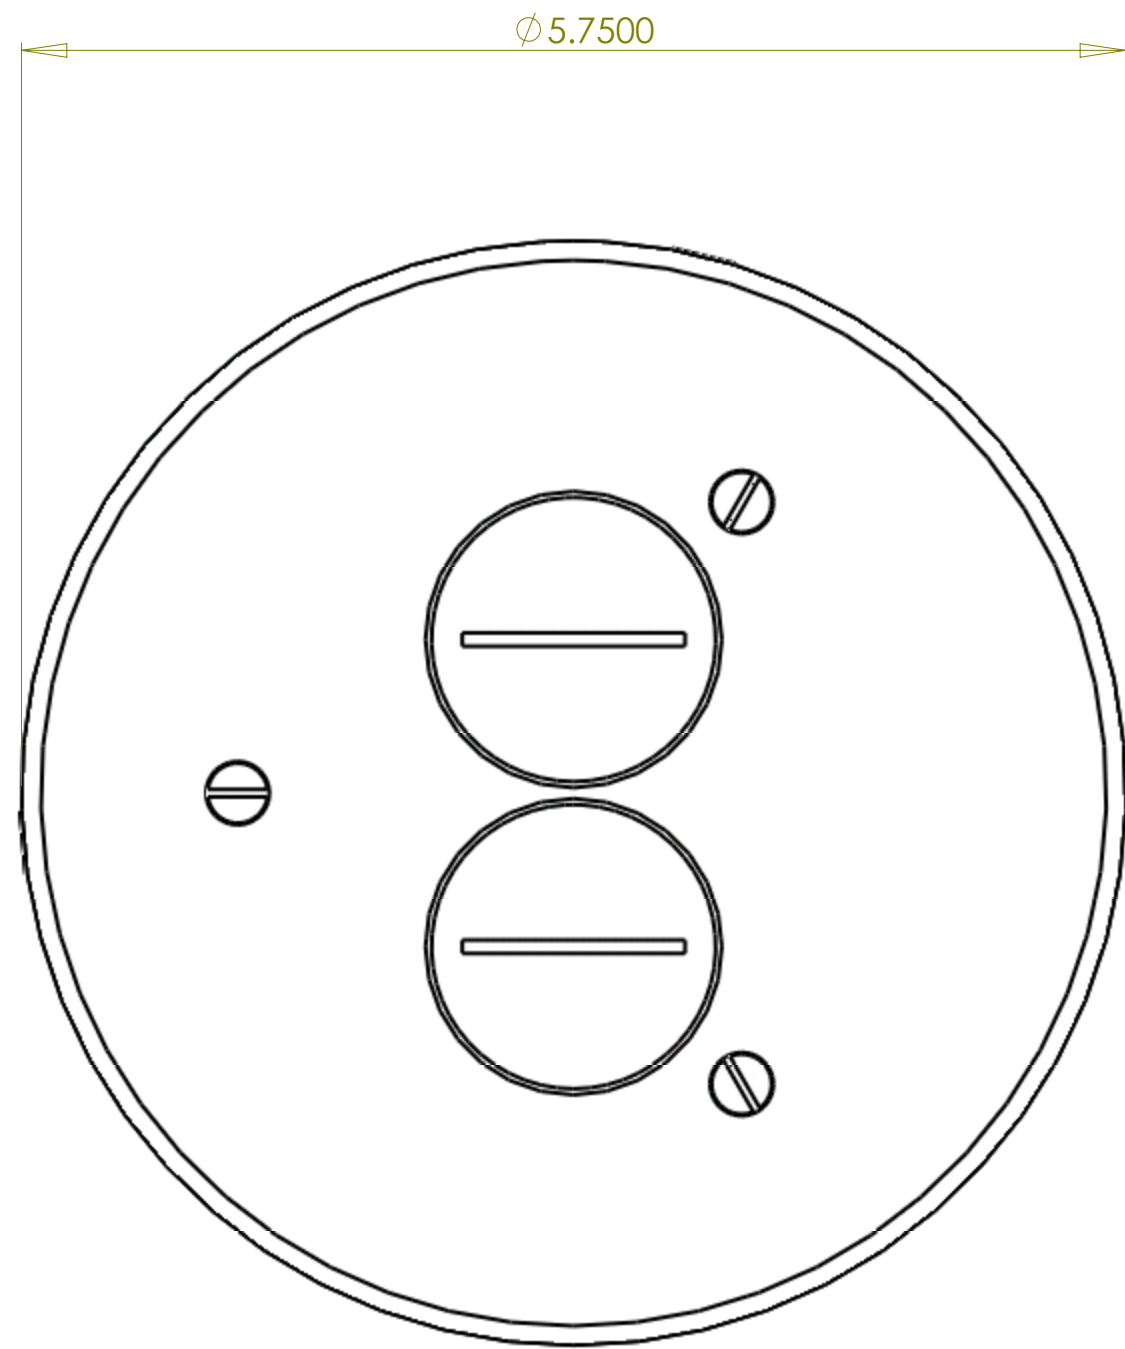

DESCRIPTION:
 ALUMINUM, 5 3/4 FLANGED COVER WITH (2) 1 1/2". SCREW
 PLUGS FOR DUPLEX POWER OR COM/DATA

**LEW ELECTRIC
 FITTINGS COMPANY**
 SERVING THE ELCTRICAL INDUSTRY SINCE 1901
 1801 W. St. Charles Rd. Maywood, IL 60153
 PHONE: 708-345-2075

UNLESS OTHERWISE SPECIFIED:	NAME	DATE	
DIMENSIONS ARE IN INCHES TOLERANCES: FRACTIONAL ± ANGULAR: MACH ± BEND ± TWO PLACE DECIMAL ± THREE PLACE DECIMAL ±	DRAWN	P.J.G.	9/25/2007
INTERPRET GEOMETRIC TOLERANCING PER: MATERIAL	COMMENTS:		
FINISH			
DO NOT SCALE DRAWING	TITLE: TCP-2-A		REV A
	SIZE C	DWG. NO. 100120	WEIGHT: SHEET 4 OF 13