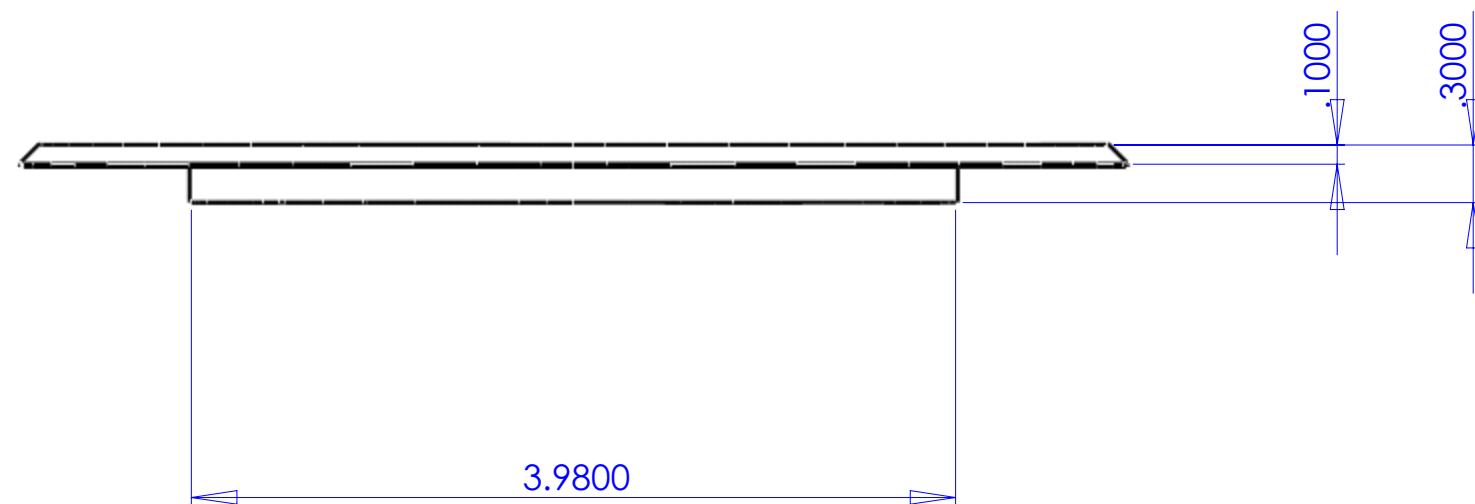

DESCRIPTION:
 ALUMINUM, 5 3/4 FLANGED COVER WITH (2) 1 1/2". SCREW
 PLUGS FOR DUPLEX POWER OR COM/DATA

**LEW ELECTRIC
 FITTINGS COMPANY**
 SERVING THE ELCTRICAL INDUSTRY SINCE 1901
 1801 W. St. Charles Rd. Maywood, IL 60153
 PHONE: 708-345-2075

UNLESS OTHERWISE SPECIFIED:	NAME	DATE	
DIMENSIONS ARE IN INCHES TOLERANCES: FRACTIONAL ± ANGULAR: MACH ± BEND ± TWO PLACE DECIMAL ± THREE PLACE DECIMAL ±	DRAWN	P.J.G.	9/25/2007
INTERPRET GEOMETRIC TOLERANCING PER: MATERIAL	COMMENTS:		
FINISH			
DO NOT SCALE DRAWING	TITLE: TCP-2-A		REV A
	SIZE C	DWG. NO. 100120	WEIGHT: SHEET 4 OF 13