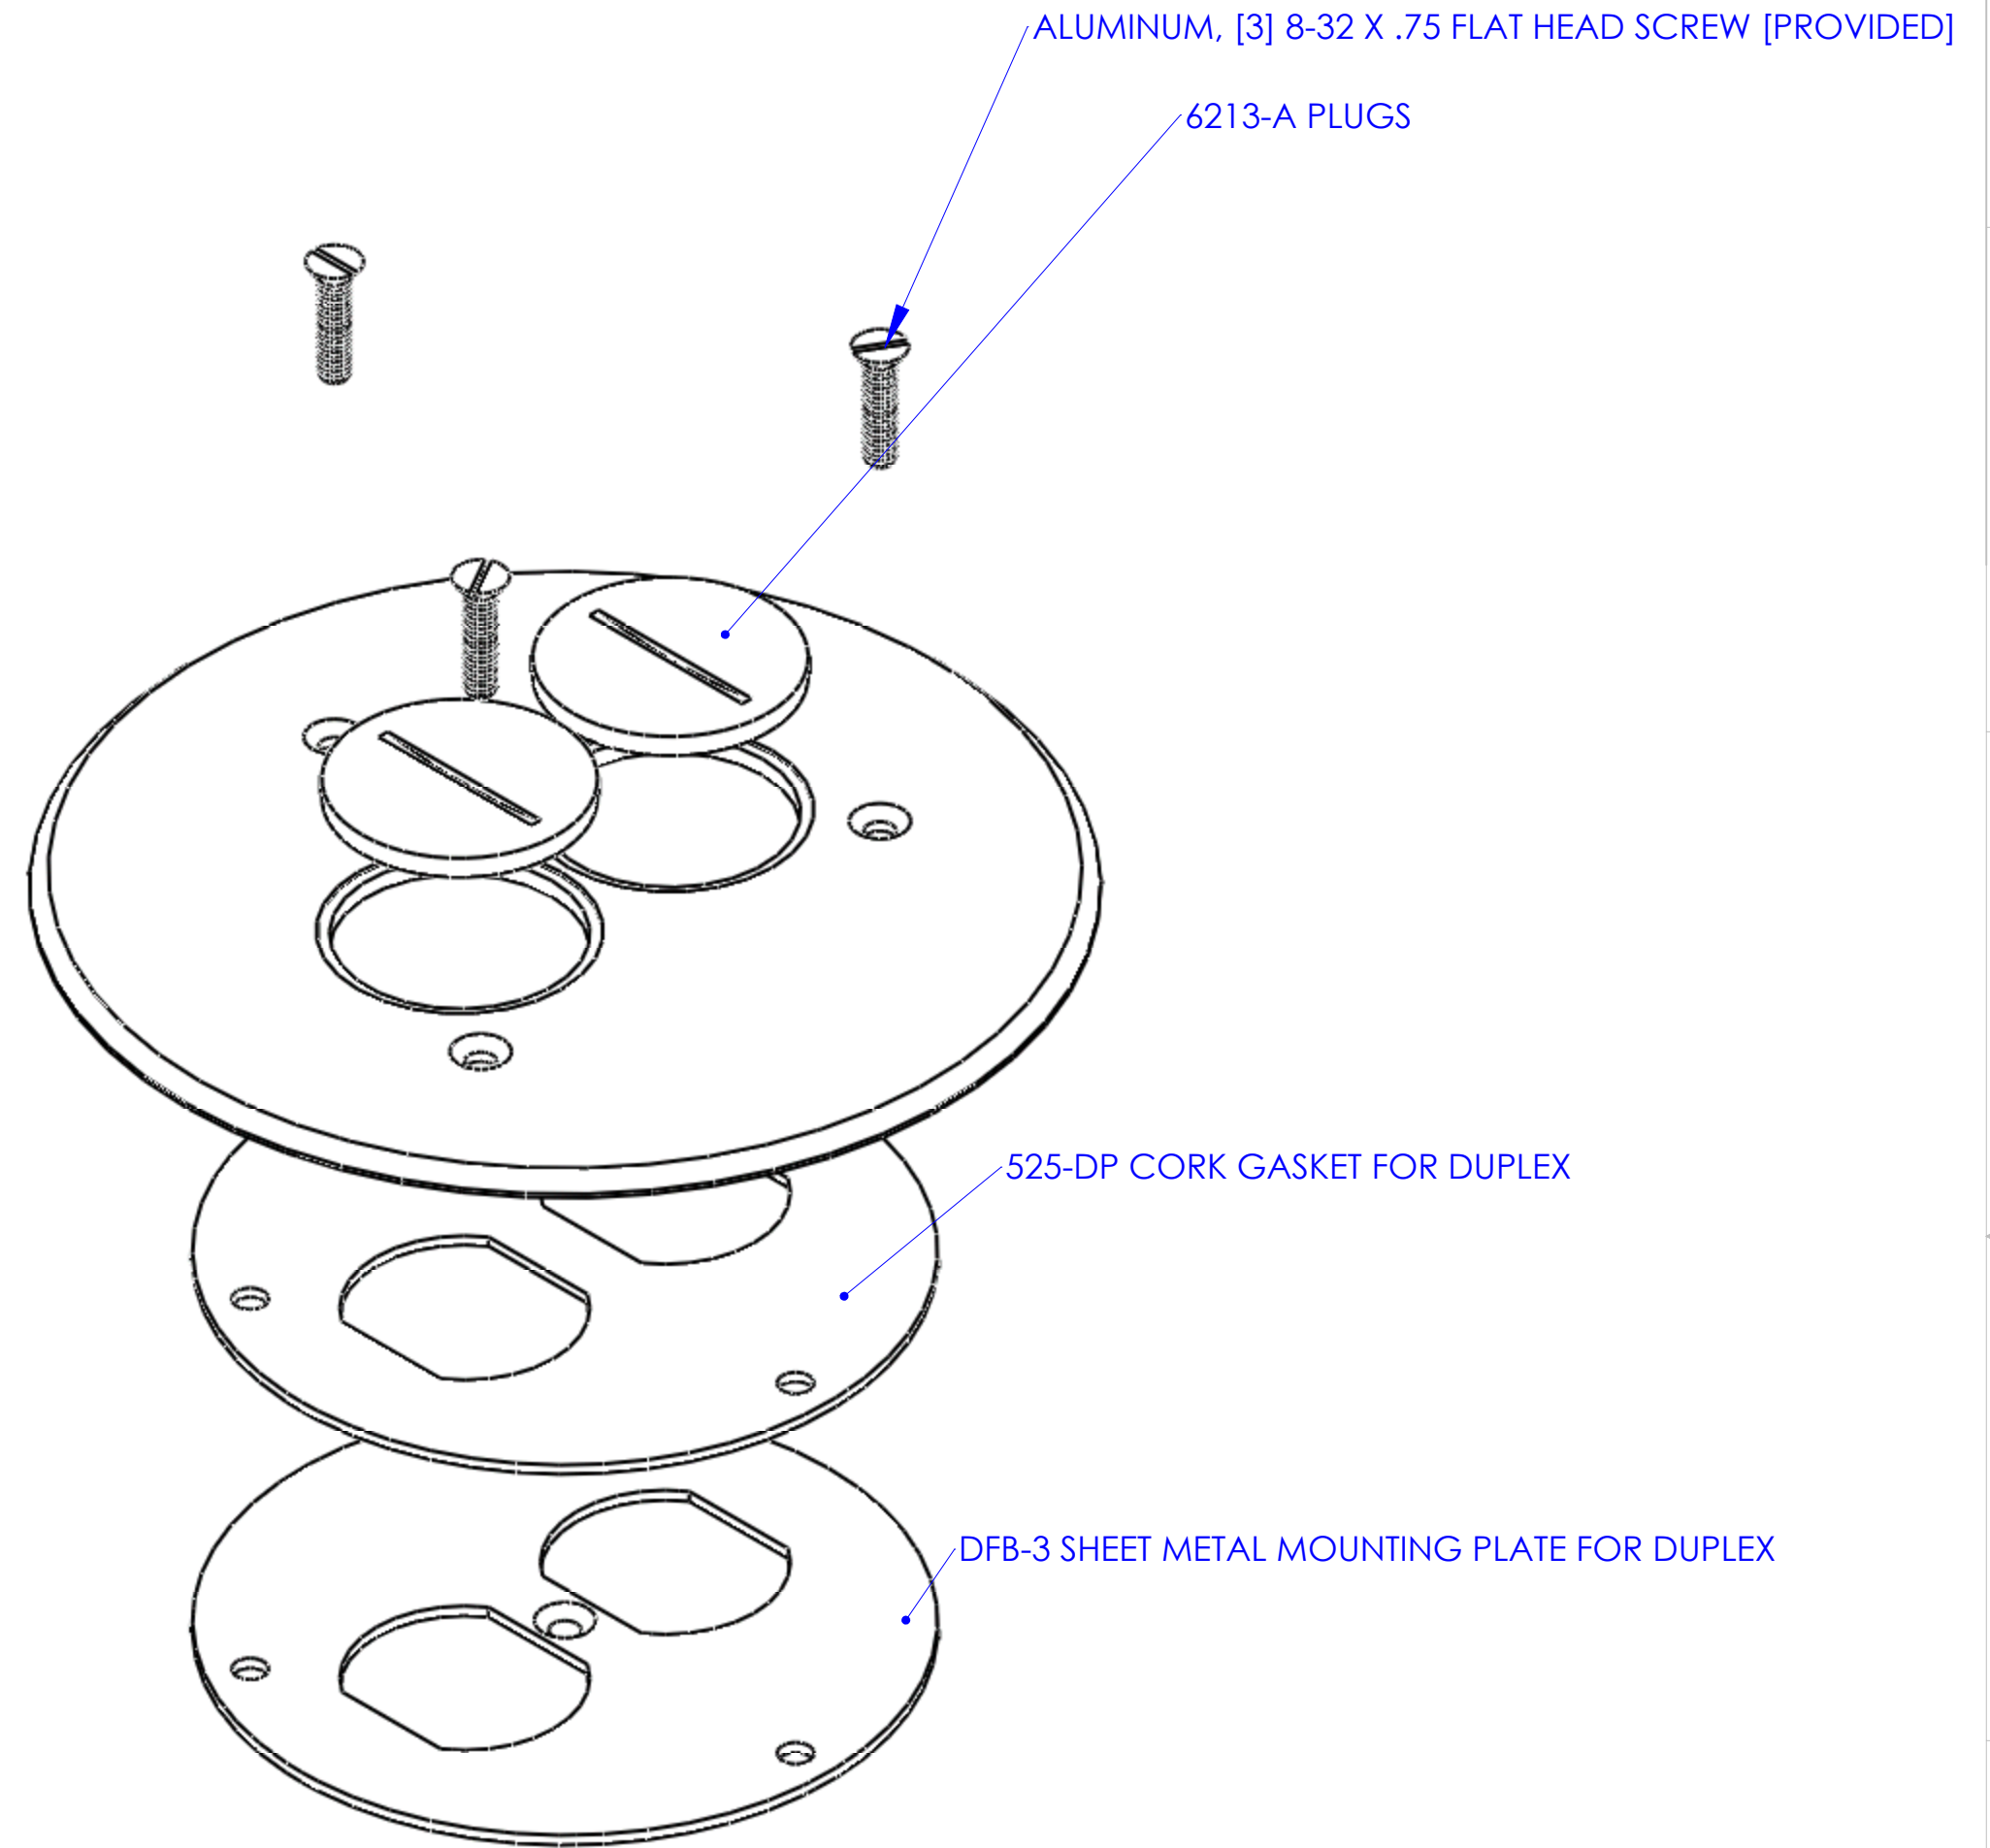

DESCRIPTION:
 ALUMINUM, 5 3/4 FLANGED COVER WITH (2) 1 1/2". SCREW
 PLUGS FOR DUPLEX POWER OR COM/DATA

**LEW ELECTRIC
 FITTINGS COMPANY**
 SERVING THE ELCTRICAL INDUSTRY SINCE 1901
 1801 W. St. Charles Rd. Maywood, IL 60153
 PHONE: 708-345-2075

UNLESS OTHERWISE SPECIFIED:	NAME	DATE	
DIMENSIONS ARE IN INCHES TOLERANCES: FRACTIONAL ± ANGULAR: MACH ± BEND ± TWO PLACE DECIMAL ± THREE PLACE DECIMAL ±	DRAWN	P.J.G.	9/25/2007
INTERPRET GEOMETRIC TOLERANCING PER: MATERIAL	COMMENTS:		
FINISH			
DO NOT SCALE DRAWING	TITLE: TCP-2-A		REV A
	SIZE C	DWG. NO. 100120	WEIGHT: SHEET 4 OF 13