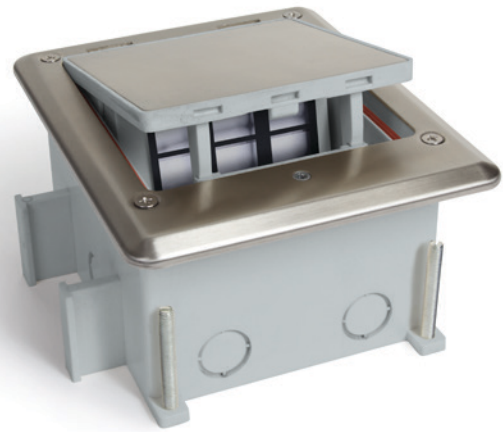

OUTDOOR

CATALOG #	DESCRIPTION
OB-1-SP	Outdoor floor box with stainless cover; Push Button Open ; Fully IP66 rated water proof (<i>when in closed position</i>). Includes wrench for inside wire connections.
OB-1-SH	Outdoor floor box with stainless cover; Hex Key Open ; Fully IP66 rated water proof (<i>when in closed position</i>). Includes wrench for inside wire connections.
OB-1-SP-6PORT ¹	Outdoor floor box for Comm./Data with stainless cover: Push Button Open ; Fully IP66 rated water proof (<i>when in closed position</i>). Includes wrench for inside wire connections.
OB-1-SH-6PORT ¹	Outdoor floor box for Comm./Data with stainless cover: Hex Key Open ; Fully IP66 rated water proof (<i>when in closed position</i>). Includes wrench for inside wire connections.

¹ Max 3 CAT 6 jacks per six port

OB-1-SP

OB-1-SH

OB-1-SP-6PORT

OB-1-SH-6PORT

BOX SPECIFICATIONS

- Cover is 6 7/8" L x 5 11/16" W
- Overall height with box is 3 5/8" minimum depth can be adjusted upwards of 1 3/4"
- Box dimensions are 5 1/4" L x 4 3/4" W (the cover hangs over more on one side of the box than the other)

FEATURES & BENEFITS

- Intertek **IP66 RATED** BOX (when in closed position)
- UL Listed Receptacle: E60120
- Tamper Proof opening** (with hex key option)
- Gangable**
- Includes **weather resistant** U.L. listed receptacle
- Patent protected**
- Stainless Steel #316: increases general corrosion resistance, improves resistance to pitting from chloride ion solutions, and provides increased strength at elevated temperatures.