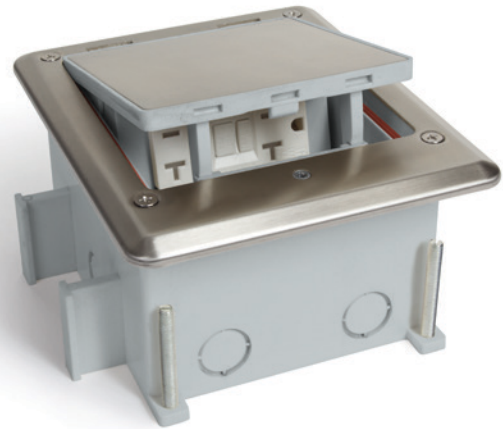

OUTDOOR

CATALOG #	DESCRIPTION
OB-1-SP	Outdoor floor box with stainless cover; Push Button Open ; Fully IP66 rated water proof (<i>when in closed position</i>). Includes wrench for inside wire connections.
OB-1-SH	Outdoor floor box with stainless cover; Hex Key Open ; Fully IP66 rated water proof (<i>when in closed position</i>). Includes wrench for inside wire connections.
OB-1-SP-6PORT ¹	Outdoor floor box for Comm./Data with stainless cover: Push Button Open ; Fully IP66 rated water proof (<i>when in closed position</i>). Includes wrench for inside wire connections.
OB-1-SH-6PORT ¹	Outdoor floor box for Comm./Data with stainless cover: Hex Key Open ; Fully IP66 rated water proof (<i>when in closed position</i>). Includes wrench for inside wire connections.

¹ Max 3 CAT 6 jacks per six port

OB-1-SP

OB-1-SH

OB-1-SP-6PORT

OB-1-SH-6PORT

BOX SPECIFICATIONS

- Cover is 6 7/8" L x 5 11/16" W
- Overall height with box is 3 5/8" minimum depth can be adjusted upwards of 1 3/4"
- Box dimensions are 5 1/4" L x 4 3/4" W (the cover hangs over more on one side of the box than the other)

FEATURES & BENEFITS

- Intertek **IP66 RATED** BOX (when in closed position)
- UL Listed Receptacle: E60120
- Tamper Proof opening** (with hex key option)
- Gangable**
- Includes **weather resistant** U.L. listed receptacle
- Patent protected**
- Stainless Steel #316: increases general corrosion resistance, improves resistance to pitting from chloride ion solutions, and provides increased strength at elevated temperatures.