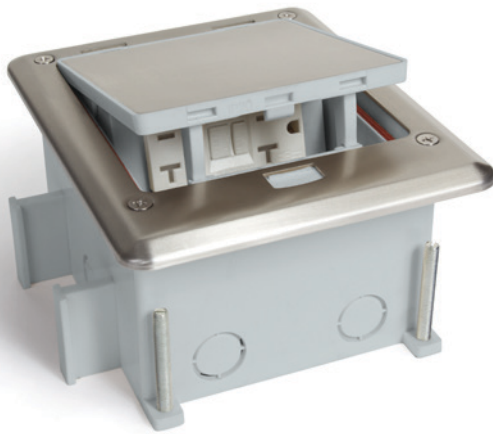

OUTDOOR

CATALOG #	DESCRIPTION
OB-1-SP	Outdoor floor box with stainless cover; Push Button Open ; Fully IP66 rated water proof (<i>when in closed position</i>). Includes wrench for inside wire connections.
OB-1-SH	Outdoor floor box with stainless cover; Hex Key Open ; Fully IP66 rated water proof (<i>when in closed position</i>). Includes wrench for inside wire connections.
OB-1-SP-6PORT ¹	Outdoor floor box for Comm./Data with stainless cover: Push Button Open ; Fully IP66 rated water proof (<i>when in closed position</i>). Includes wrench for inside wire connections.
OB-1-SH-6PORT ¹	Outdoor floor box for Comm./Data with stainless cover: Hex Key Open ; Fully IP66 rated water proof (<i>when in closed position</i>). Includes wrench for inside wire connections.

¹ Max 3 CAT 6 jacks per six port

OB-1-SP

OB-1-SH

OB-1-SP-6PORT

OB-1-SH-6PORT

BOX SPECIFICATIONS

- Cover is 6 7/8" L x 5 11/16" W
- Overall height with box is 3 5/8" minimum depth can be adjusted upwards of 1 3/4"
- Box dimensions are 5 1/4" L x 4 3/4" W (the cover hangs over more on one side of the box than the other)

FEATURES & BENEFITS

- Intertek **IP66 RATED** BOX (when in closed position)
- UL Listed Receptacle: E60120
- Tamper Proof opening** (with hex key option)
- Gangable**
- Includes **weather resistant** U.L. listed receptacle
- Patent protected**
- Stainless Steel #316: increases general corrosion resistance, improves resistance to pitting from chloride ion solutions, and provides increased strength at elevated temperatures.