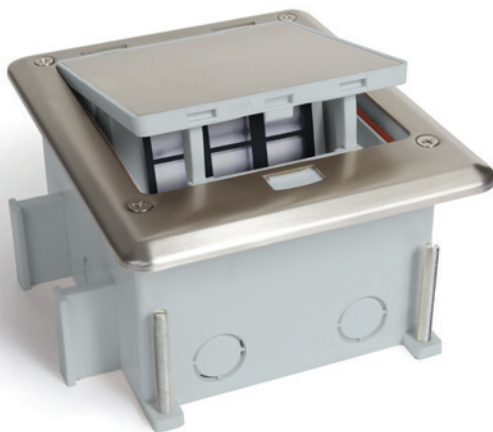

OUTDOOR

CATALOG #	DESCRIPTION
OB-1-SP	Outdoor floor box with stainless cover; Push Button Open ; Fully IP66 rated water proof (<i>when in closed position</i>). Includes wrench for inside wire connections.
OB-1-SH	Outdoor floor box with stainless cover; Hex Key Open ; Fully IP66 rated water proof (<i>when in closed position</i>). Includes wrench for inside wire connections.
OB-1-SP-6PORT ¹	Outdoor floor box for Comm./Data with stainless cover: Push Button Open ; Fully IP66 rated water proof (<i>when in closed position</i>). Includes wrench for inside wire connections.
OB-1-SH-6PORT ¹	Outdoor floor box for Comm./Data with stainless cover: Hex Key Open ; Fully IP66 rated water proof (<i>when in closed position</i>). Includes wrench for inside wire connections.

¹ Max 3 CAT 6 jacks per six port

OB-1-SP

OB-1-SH

OB-1-SP-6PORT

OB-1-SH-6PORT

BOX SPECIFICATIONS

- Cover is 6 7/8" L x 5 11/16" W
- Overall height with box is 3 5/8" minimum depth can be adjusted upwards of 1 3/4"
- Box dimensions are 5 1/4" L x 4 3/4" W (the cover hangs over more on one side of the box than the other)

FEATURES & BENEFITS

- Intertek **IP66 RATED** BOX (when in closed position)
- UL Listed Receptacle: E60120
- Tamper Proof opening** (with hex key option)
- Gangable**
- Includes **weather resistant** U.L. listed receptacle
- Patent protected**
- Stainless Steel #316: increases general corrosion resistance, improves resistance to pitting from chloride ion solutions, and provides increased strength at elevated temperatures.