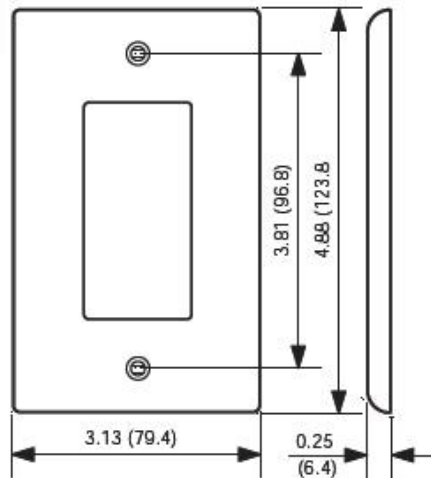

Item Description

3-Gang Decora/GFCI Device Decora Wallplate/Faceplate, Midway Size, Thermoplastic Nylon, Device Mount, - White

Technical Information

Product Features

Type: Midway Size

Gang: 3

Material: Nylon

Color: White

Mount: Device

Standards and Certifications: UL/CSA

Warranty: 10-Year Limited

Color: White

UPC Code: 07847795796

NOTE: Add 1.81" (46.0mm) for each additional gang.

SPECIFICATION SUBMITTAL