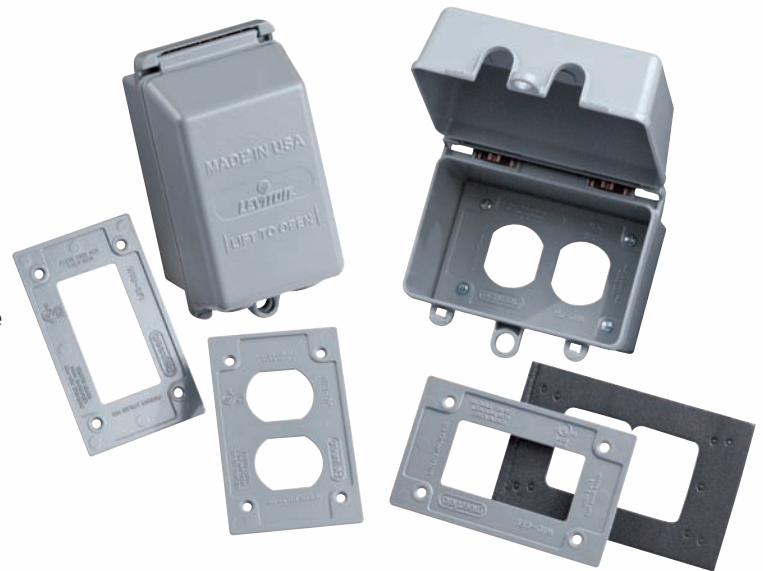

Now Available... Metal Raintight While-In-Use Covers

**Expanded line ideal for
residential applications.
Available in White or Gray**

Leviton adds the heavy-duty protection of rugged metal to its line of Raintight While-In-Use covers. Built of durable cast zinc, powder-coated to resist scratches and corrosion, the While-In-Use covers shield electrical devices against rain, sleet and dust. With covers closed, they fully comply with NEC® Section 406.8(B)(1) requirements for damp or wet locations, and are NEMA 3R rated for outdoor use with unattended plugs in live receptacles. Conveniently packaged with duplex and Decora® plates, mounting hardware and gaskets, they're ready to install on decks, patios, porches and more. Available in White or Gray. Connect with Leviton for a large selection of outdoor products designed to withstand the elements.

- Powder-coated cast zinc construction resists scratching and corrosion
- Self-closing lid with stainless steel hinge
- Choice of vertical and horizontal mounting
- Includes duplex and Decora® plates, mounting hardware and gaskets
- Accepts standard padlock for increased security
- Meets NEC® Section 406.8(B)(1) requirements
- NEMA 3R rated for use in wet or damp locations with cover closed

Agency Standards:

- Meets NEC® section 406.8(B)(1) requirements
- NEMA 3R Rated to protect against rain, sleet and dust
- Full compliance with UL, CSA and NEC Section 410-57B requirements for damp and wet locations with cover closed
- cULus Listed 

ORDERING INFORMATION:**Metal Raintight While-In-Use Covers**

Catalog Number	Mounting Orientation	Color	Device Plate Configurations Provided	Plate Width (in.)	UPC Number	Pack Mode
M5979-0GY	Vertical	Gray	Decora and Duplex	2.65	07847730139 5	SW1/00/10
M5979-00W	Vertical	White	Decora and Duplex	2.65	07847727960 1	SW1/00/10
M5999-0GY	Horizontal	Gray	Decora and Duplex	2.65	07847730140 1	SW1/00/10
M5999-00W	Horizontal	White	Decora and Duplex	2.65	07847727961 8	SW1/00/10