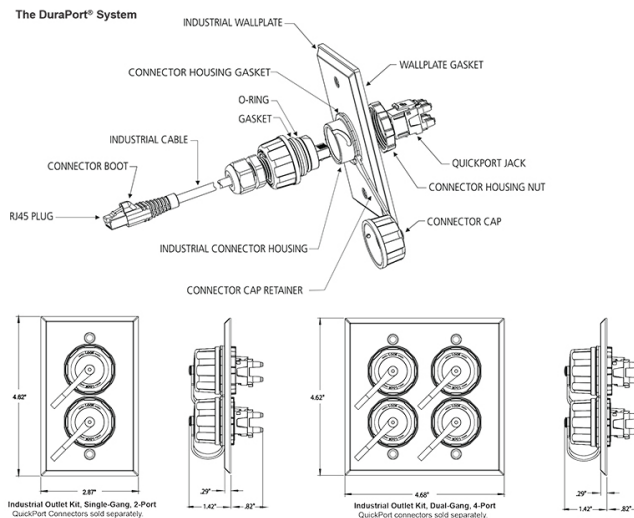

Patents*

US7470858

USD554067

*This list is provided for patent marking purposes only. A good faith effort is made to maintain the accuracy and completeness of this list. No legal inference should be drawn from the omission of a patent from this list.