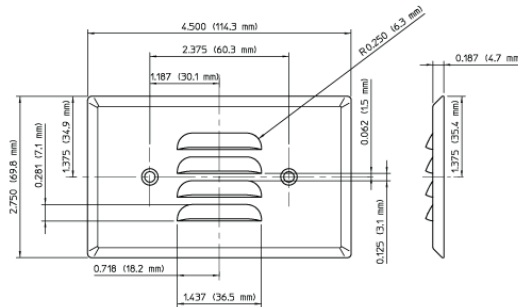

SPECIFICATION SUBMITTAL

JOB NAME:	CATALOG NUMBERS:	
____	____	____
JOB NUMBER:	____	____