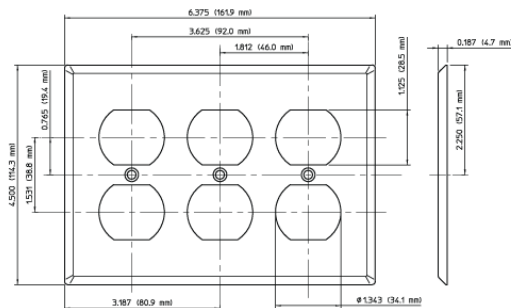

## Item Description

3-Gang Duplex Device Receptacle Wallplate, Standard Size, 302 Stainless Steel, Device Mount, - Stainless Steel

**Color:** N/A Stainless Steel

**UPC Code:** 07847778003

**Country Of Origin:** Mexico

### Product Features

**Type:** Standard Size

**Gang:** 3

**Material:** 302 Stainless Steel

**Color:** Stainless Steel

**Mount:** Device

**Standards and Certifications:** UL/CSA

**Warranty:** 10-Year Limited