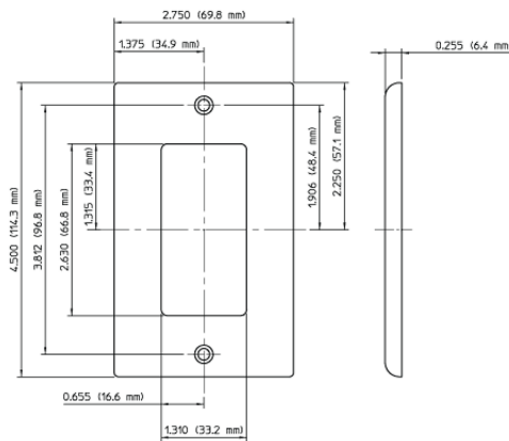

SPECIFICATION SUBMITTAL

JOB NAME: ____	CATALOG NUMBERS: ____	
JOB NUMBER: ____	____	____