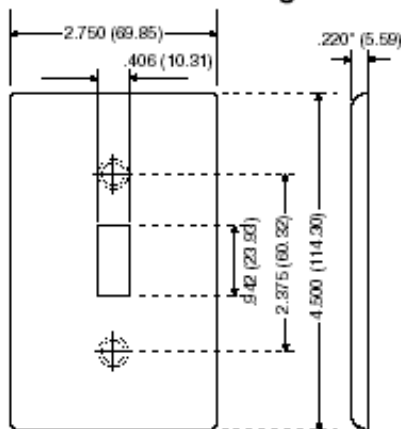

### Product Features

**Type:** Standard Size

**Gang:** 1

**Material:** Thermoset

**Color:** Light Almond

**Mount:** Device

**Standards and Certifications:** UL/CSA

**UPC Code:** 07847727540

## Dimensional Diagram