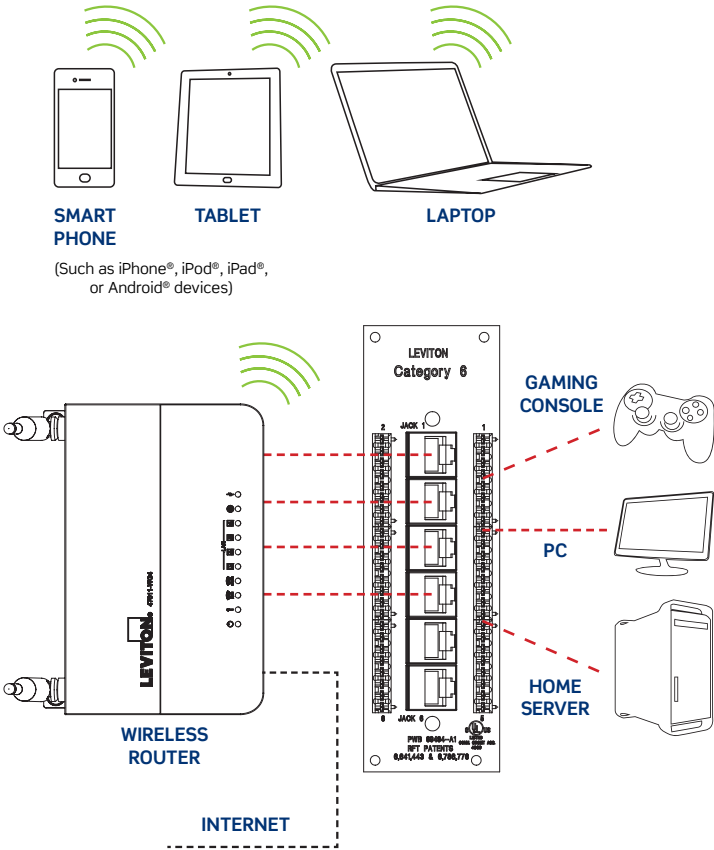

APPLICATION DIAGRAM

iPhone®, iPod®, iPad® are registered trademarks of Apple / Android® is a registered trademark of Google

ORDER YOUR GIGABIT NETWORKING SYSTEM NOW

PRODUCT	CAT. NO.	DESCRIPTION
	47611-0C6	CAT 6 Expansion Board
	46711-C6B	CAT 6 Stand-alone Module
	47611-5GB 47611-8GB	Gigabit Switches
	47611-WG4	Gigabit 4-Port WiFi Router
	61HOM-R*6 * = Color: White (W), Light Almond (T), Ivory (I), Blue (L), Grey (G), Black (E), Brown (B)	Home 6 Connectors
	6H460-xx* xx = Length: 6' (01), 1' (02), 2' (03), 3' (04), 4' (05) * = Color: White (W), Blue (L)	High Flex HD6 Patch Cords

Leviton Manufacturing Co. Inc.
201 N. Service Road, Melville, NY 11747 USA
T: 800.323.8920 / +1.631.812.6000
E: customersevice@leviton.com
Tech Line: 1-800-824-3005
(8:30am-7:30pm EST Monday-Friday)

Leviton Network Solutions
2222-222nd St S.E., Bothell, WA 98021 USA
T: 800.722.2082 / +1.425.486.2222
E: customersevice@leviton.com
Tech Line: 1-800-824-3005
(8:30am-7:30pm EST Monday-Friday)

Leviton Manufacturing of Canada, Ltd.
T: +1.514.954.1840
E: pcservice@leviton.com

Leviton S. de R.L. de C.V.
T: +52.55.5082.1040
E: lsamarketing@leviton.com

Visit our Website at:
www.Leviton.com

Note: Features and specifications subject to change ©2014 Leviton Manufacturing Co., Inc.