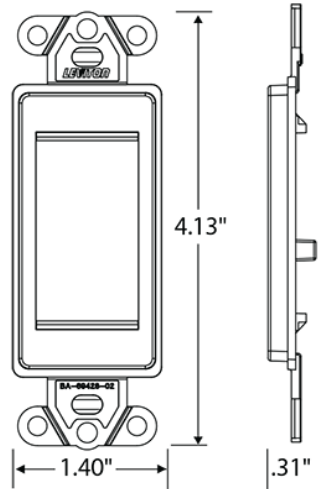

SPECIFICATION SUBMITTAL

JOB NAME:	CATALOG NUMBERS:	
____	____	____
JOB NUMBER:	____	____