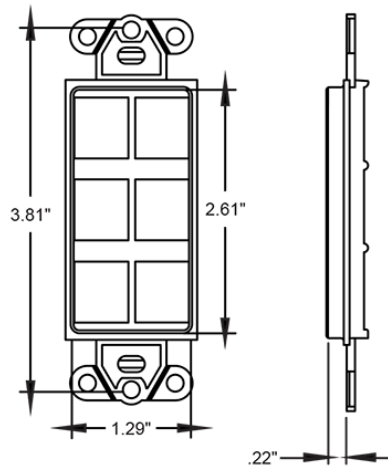

### Features and Benefits

- Mounts flush with Decora wallplate
- True Decora-brand design matches Leviton Decora rocker switches and electrical products
- Fits within minimum NEMA openings
- High port density options
- Inserts accept all QuickPort connectors
- Not compatible with Decora Plus Wallplates when used with low-voltage box eliminators