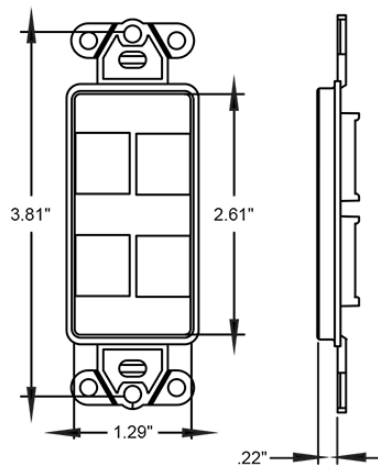

UPC Code: 07847701382

Country Of Origin: Mexico

41644-E

Brand Features

Decora inserts accept all QuickPort snap-in modules, and are used to support voice, data, audio, and video applications in NEMA openings where a Decora-brand look is desired. Available in white, light almond, ivory, grey, black, and brown.

Item Description

QuickPort Decora Insert, 4-Port, Black

Features and Benefits

- Mounts flush with Decora wallplate
- True Decora-brand design matches Leviton Decora rocker switches and electrical products
- Fits within minimum NEMA openings
- High port density options
- Inserts accept all QuickPort connectors
- Not compatible with Decora Plus Wallplates when used with low-voltage box eliminators