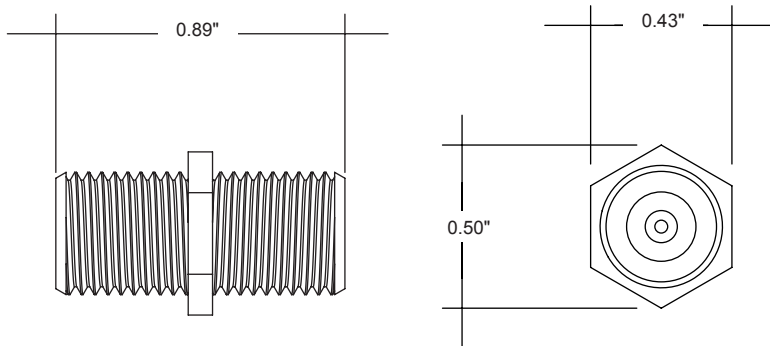

ELECTRONIC FILES

For CAD files, typical specs, or technical drawings (.DXF, .DWG), visit www.leviton.com.

40986-000

PART NUMBERS	
Description	Part No.
F-Connector Coupler	40986-000

Leviton Network Solutions
2222 - 222nd St. SE
Bothell, WA 98021-4416

Asia / Pacific
T +1.631.812.6228
E infoasean@leviton.com

Canada
T +1.514.954.1840
E pcservice@leviton.com

Caribbean
T +1.954.593.1896
E infocaribbean@leviton.com

China
T +852.2774.9876
E infochina@leviton.com

Colombia
T +57.1.743.6045
E infocolombia@leviton.com

tel 1-800-824-3005
tel +1-425-486-2222
appeng@leviton.com
www.leviton.com

Europe
T +33.6.8869.1380
E infoeurope@leviton.com

India / SAARC
T +91.80.4322.5678
E infoindia@leviton.com

Mexico
T +52.55.5082.1040
E lsamarketing@leviton.com

Middle East & Africa
T +971.4.886.4722
E lmeinfo@leviton.com

South Korea
T +82.2.3273.9963
E infokorea@leviton.com