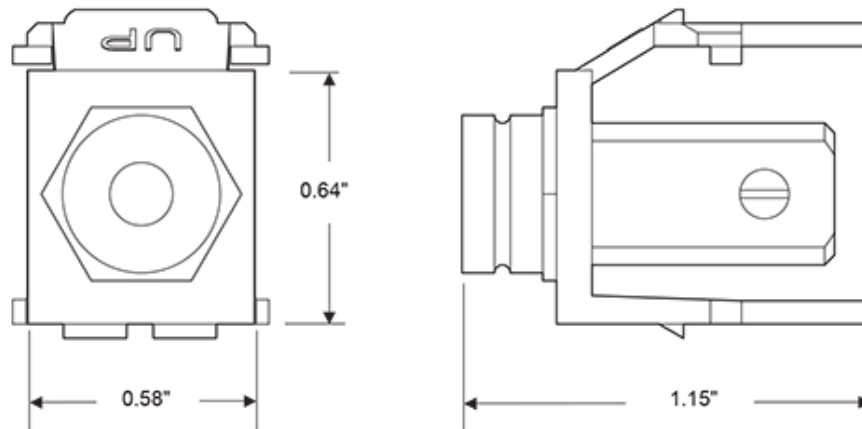

SPECIFICATION SUBMITTAL

JOB NAME: ____	CATALOG NUMBERS: ____	
JOB NUMBER: ____	____	____