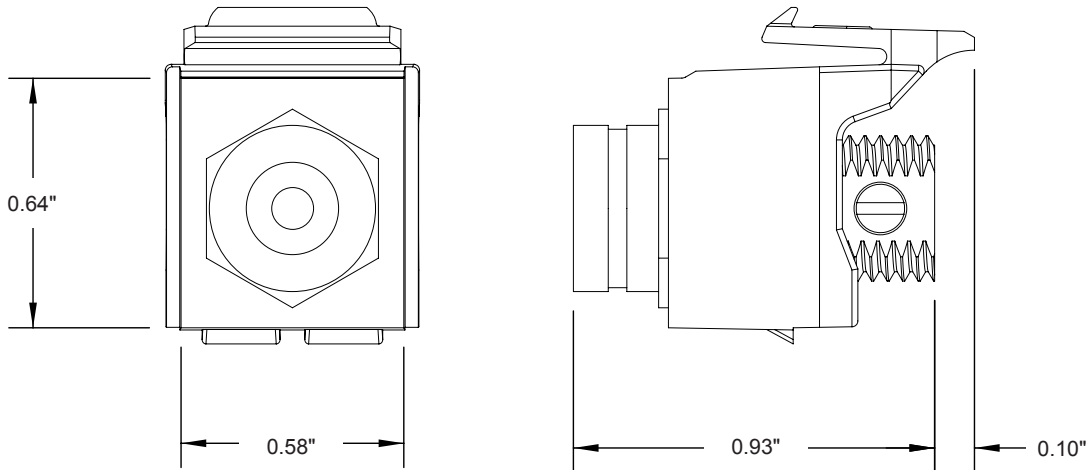

- Check clearance behind proposed location of bulkhead module to ensure space for proper bend-radius of cabling media

STANDARDS COMPLIANCE

- cULus Listed (UL 1863 , CAN/CSA-C22.2 No. 182.4-1990)

PHYSICAL SPECIFICATIONS

Dimensions: See page two

Materials: Connector bodies are high-impact, fire-retardant plastic

Banana Jack is gold flash-plated 5-15 µm

COUNTRY OF ORIGIN

China

WARRANTY INFORMATION

For a copy of Leviton product warranties, visit www.leviton.com/warranty.

ELECTRONIC FILES

For CAD files, typical specs, or technical drawings (.DXF, .DWG), visit www.leviton.com.

40837-Bxx

PART NUMBERS

| Description | WHITE | LT. ALMOND | IVORY |
|---|-----------|------------|-----------|
| Banana Jack QuickPort® Connector, feedthrough, black stripe | 40837-BWE | 40837-BTE | 40837-BIE |
| Banana Jack QuickPort Connector, feedthrough, red stripe | 40837-BWR | 40837-BTR | 40837-BIR |